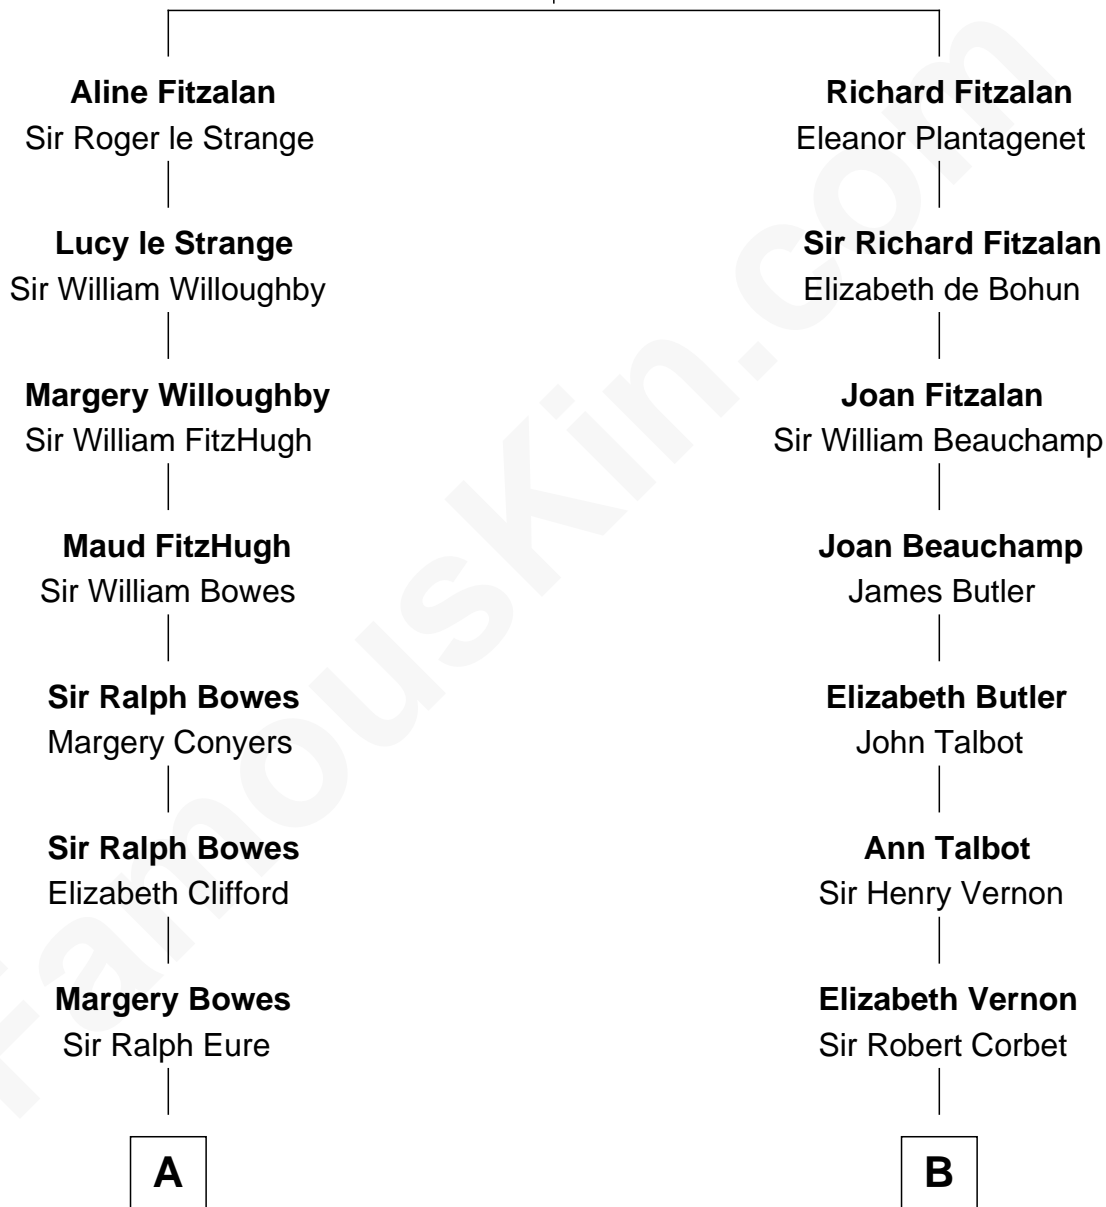

## Relationship Chart of

### Sandra Day O'Connor

*First Female U.S. Supreme Court Justice*

18th cousin 1 time removed of

### Grover Cleveland

*22nd and 24th U.S. President*

**Edmund Fitzalan**

Alice de Warenne

**C**

**Henry Clay Day**  
Alice Edith Hilton

**Henry R. Day**  
Ada Mae Wilkey

**Sandra Day O'Connor**  
*U.S. Supreme Court Justice*