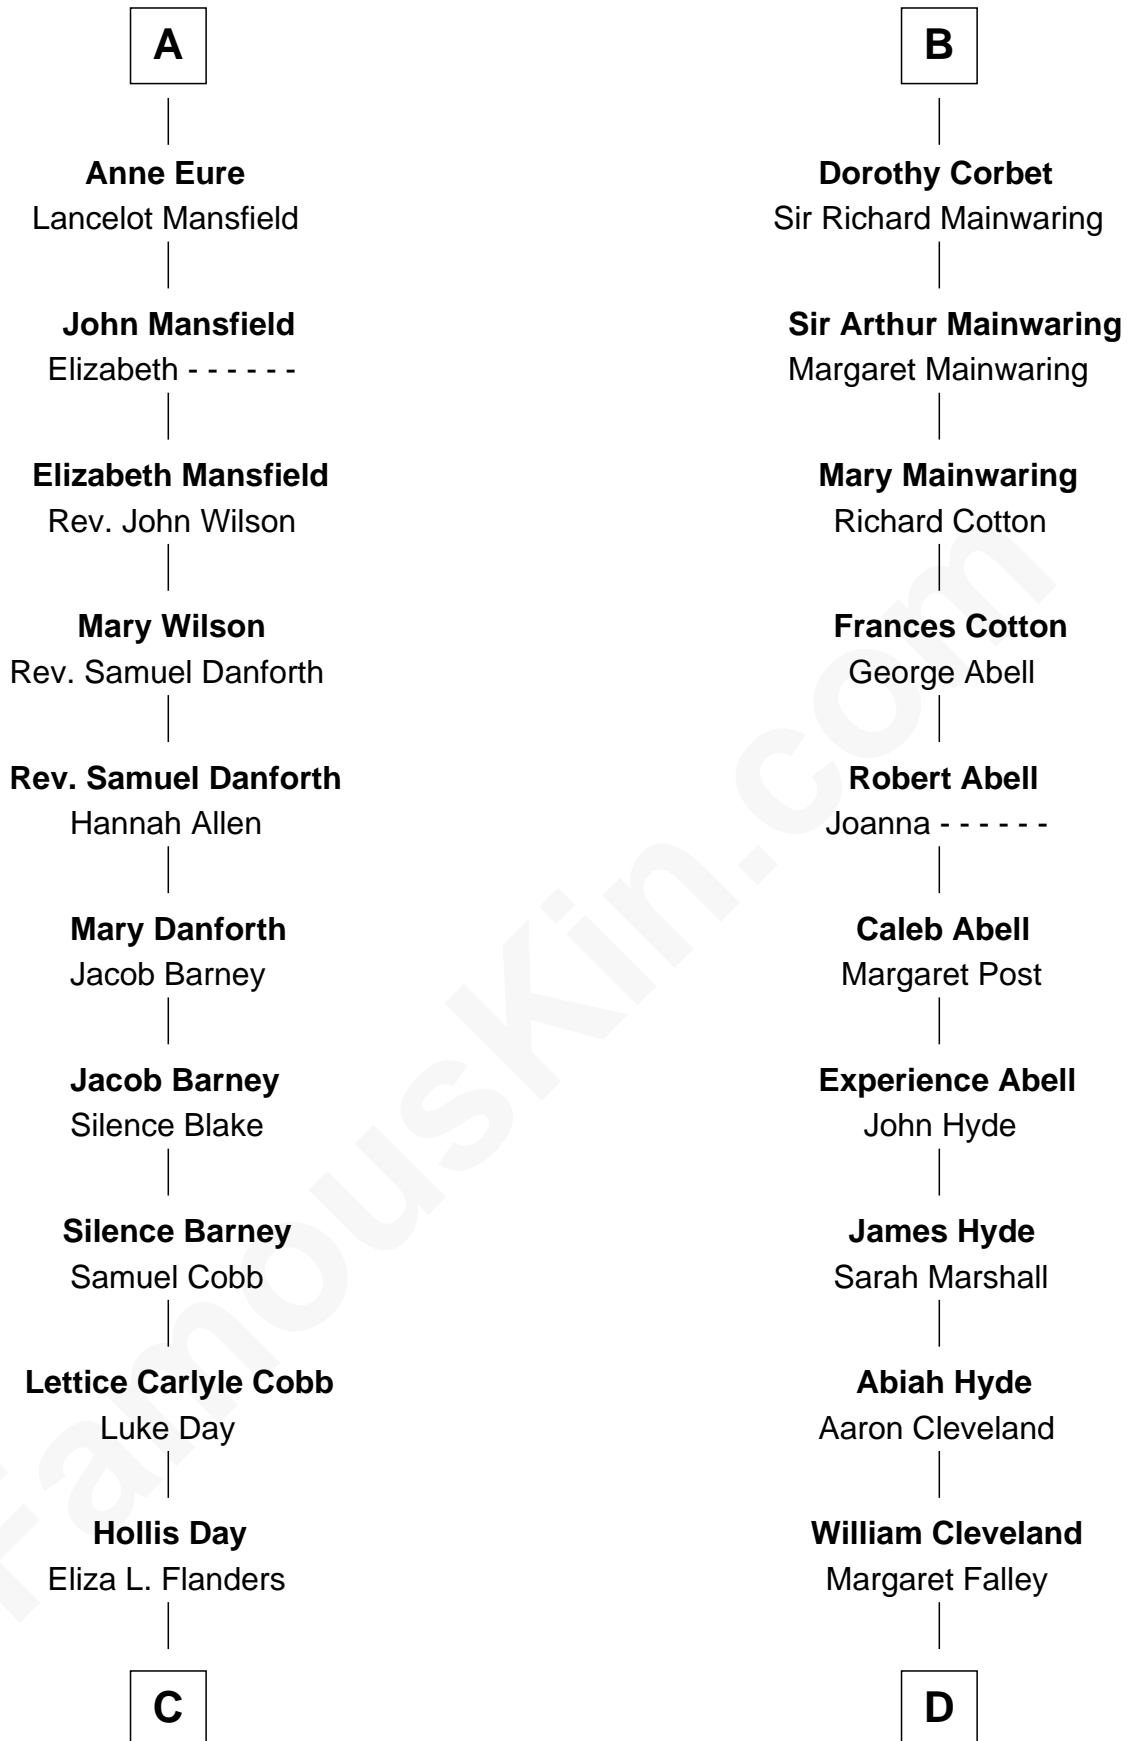

## Relationship Chart of

### Sandra Day O'Connor

*First Female U.S. Supreme Court Justice*

18th cousin 1 time removed of

### Grover Cleveland

*22nd and 24th U.S. President*

**Edmund Fitzalan**

Alice de Warenne

**C**

**Henry Clay Day**  
Alice Edith Hilton

**Henry R. Day**  
Ada Mae Wilkey

**Sandra Day O'Connor**  
*U.S. Supreme Court Justice*

**D**

**Rev. Richard Falley Cleveland**  
Ann Neal

**Grover Cleveland**  
*22nd and 24th U.S. President*

FamousKin.com