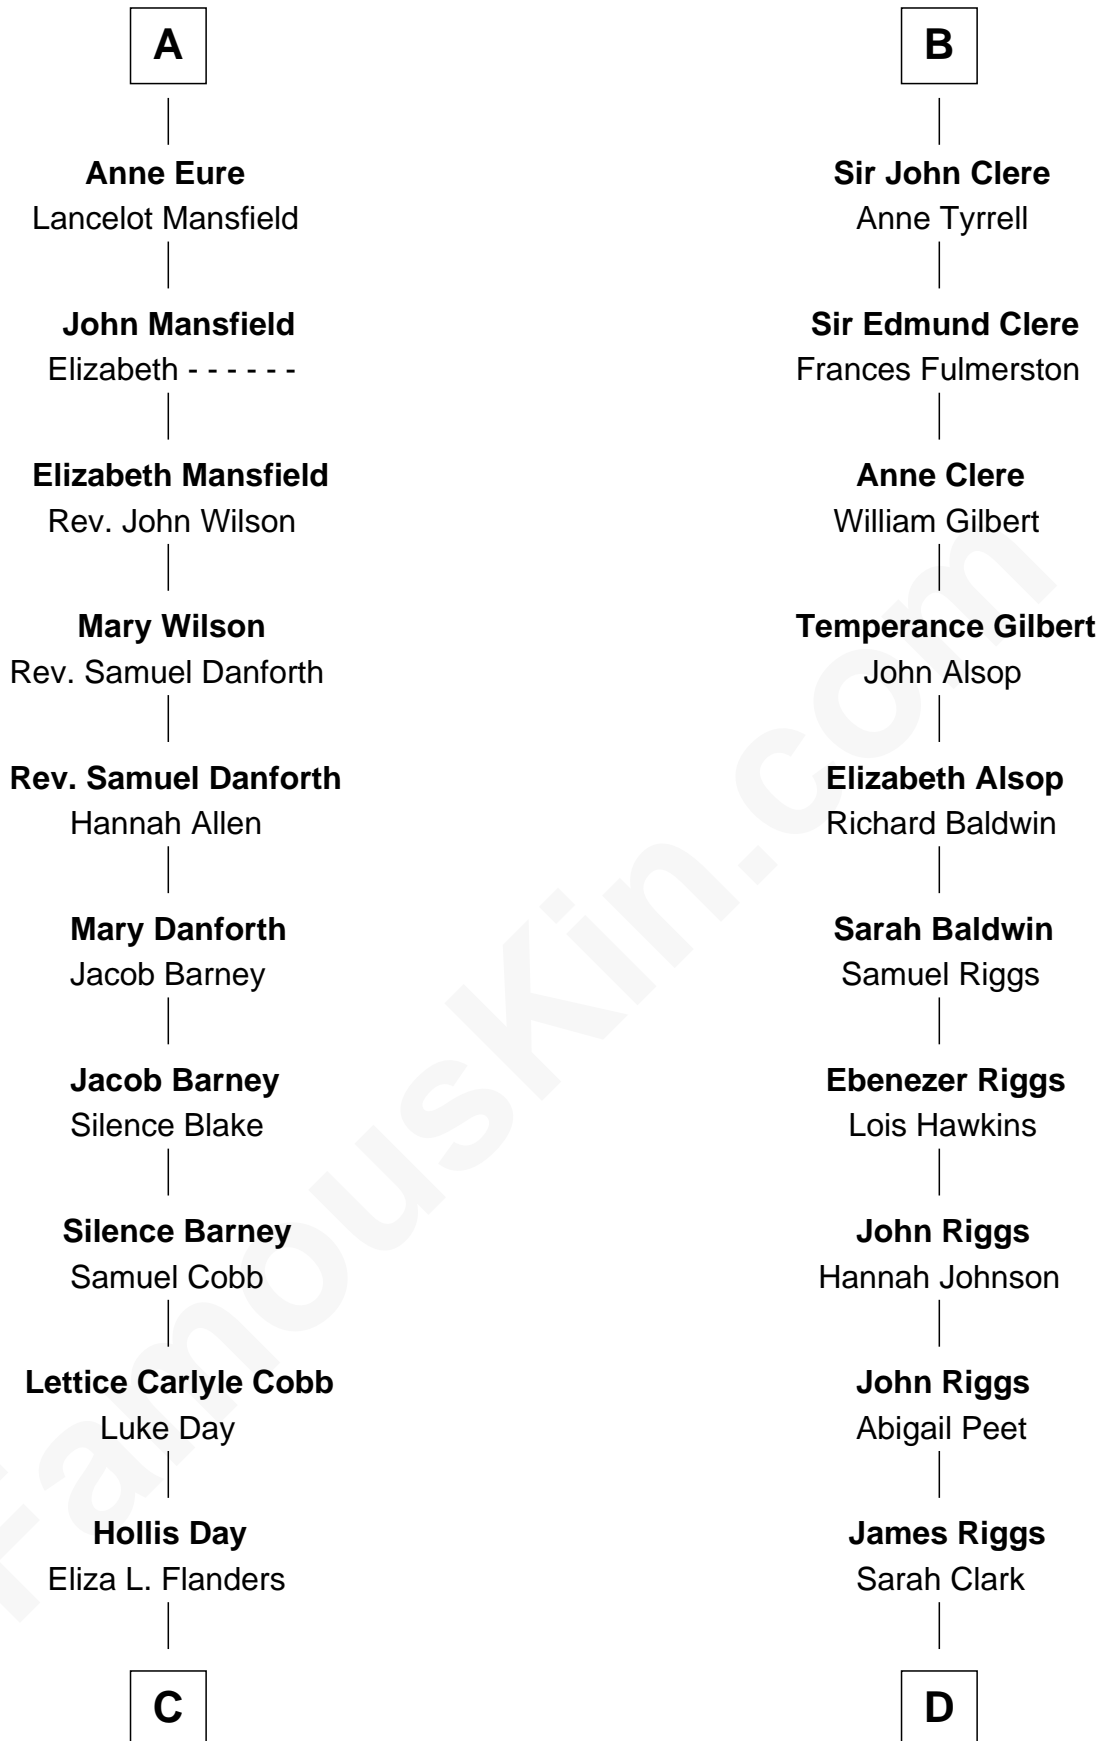

## Relationship Chart of

### Sandra Day O'Connor

*First Female U.S. Supreme Court Justice*

19th cousin 2 times removed of

### Mamie (Doud) Eisenhower

*First Lady of President Dwight Eisenhower*

**Edmund Fitzalan**  
Alice de Warenne

**C**

**Henry Clay Day**  
Alice Edith Hilton

**Henry R. Day**  
Ada Mae Wilkey

**Sandra Day O'Connor**  
*U.S. Supreme Court Justice*