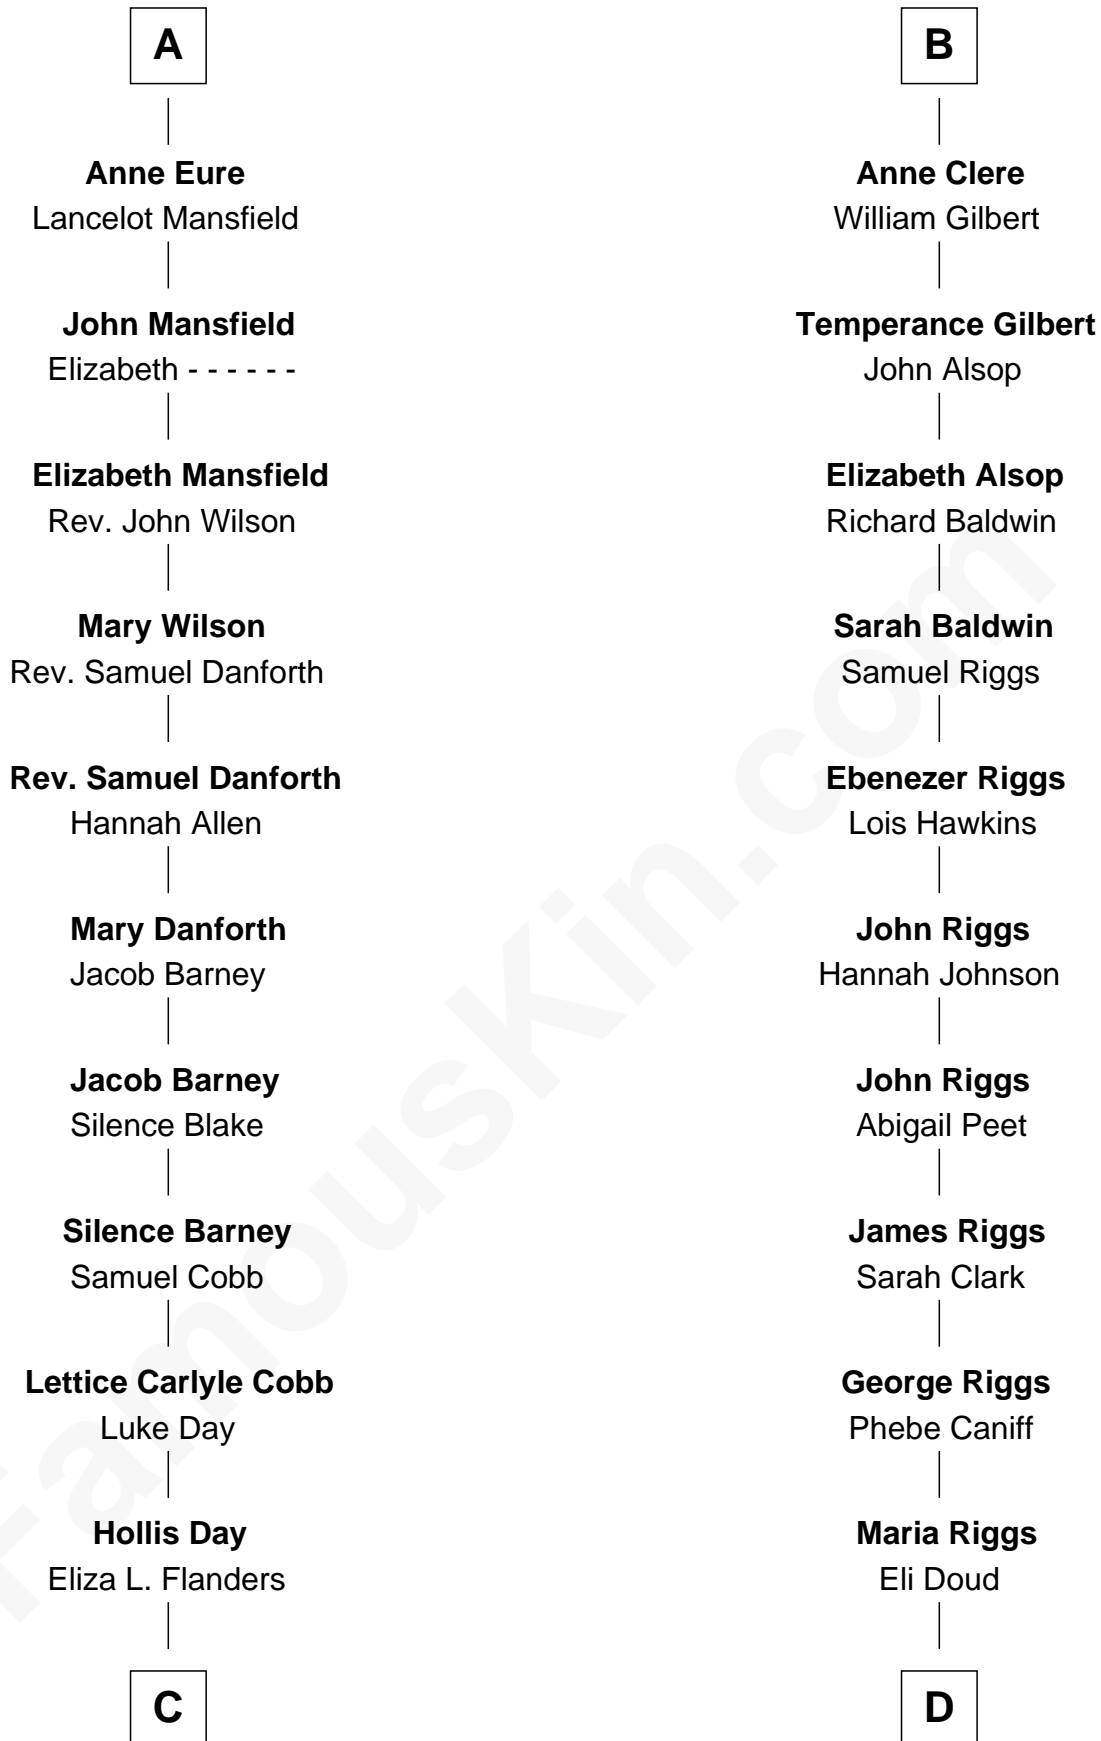

FamousKin.com
Relationship Chart of
Sandra Day O'Connor

First Female U.S. Supreme Court Justice

19th cousin of

Mamie (Doud) Eisenhower

First Lady of President Dwight Eisenhower

John de Welles

Maud de Roos

C

Henry Clay Day
Alice Edith Hilton

Henry R. Day
Ada Mae Wilkey

Sandra Day O'Connor
U.S. Supreme Court Justice

D

Royal Houghton Doud
Mary Cornelia Sheldon

John Sheldon Doud
Elivera Mathilda Carlson

Mamie (Doud) Eisenhower
First Lady of Dwight Eisenhower