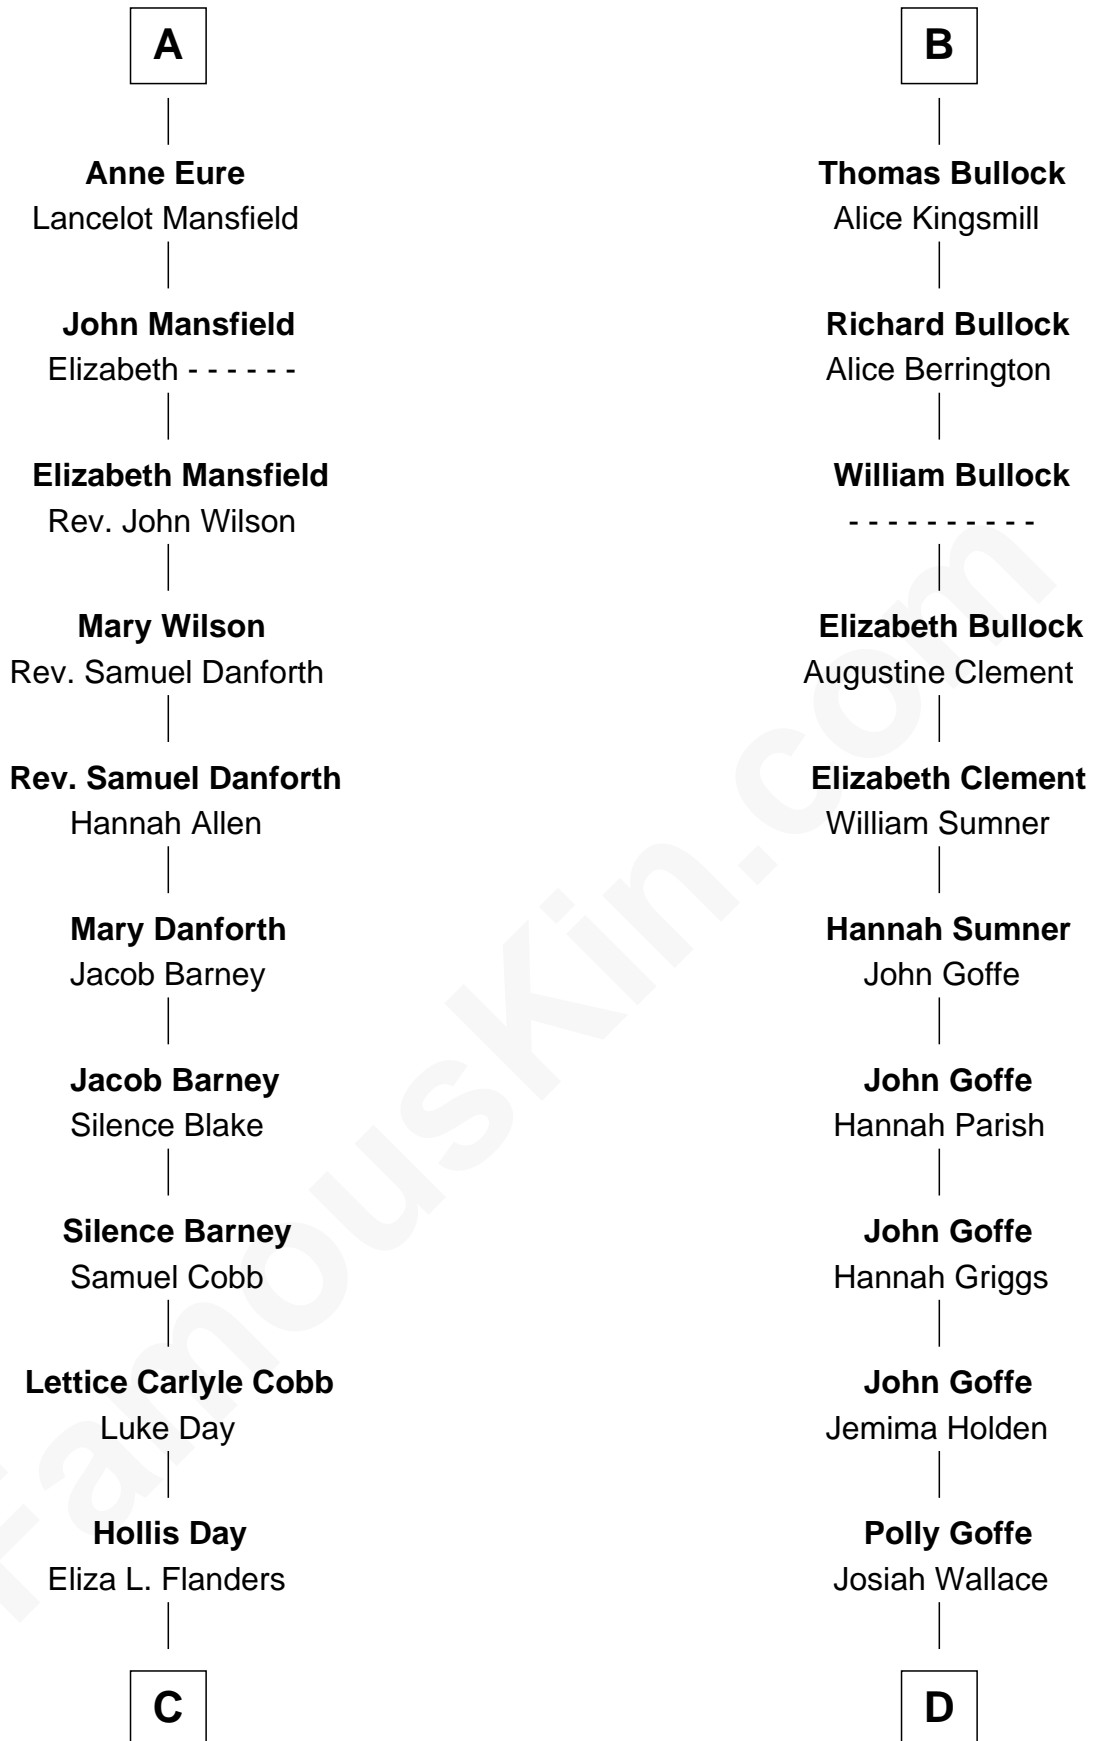

## Relationship Chart of

### Sandra Day O'Connor

*First Female U.S. Supreme Court Justice*

19th cousin 1 time removed of

### Lou (Henry) Hoover

*First Lady of President Herbert Hoover*

**Edmund Fitzalan**  
Alice de Warenne

**C**

**Henry Clay Day**  
Alice Edith Hilton

**Henry R. Day**  
Ada Mae Wilkey

**Sandra Day O'Connor**  
*U.S. Supreme Court Justice*

**D**

**Nancy M. Wallace**  
John Scobey

**Philomelia Sophia Scobey**  
Phineas Weed

**Florence Ida Weed**  
Charles Delano Henry

**Lou (Henry) Hoover**  
*First Lady of Herbert Hoover*