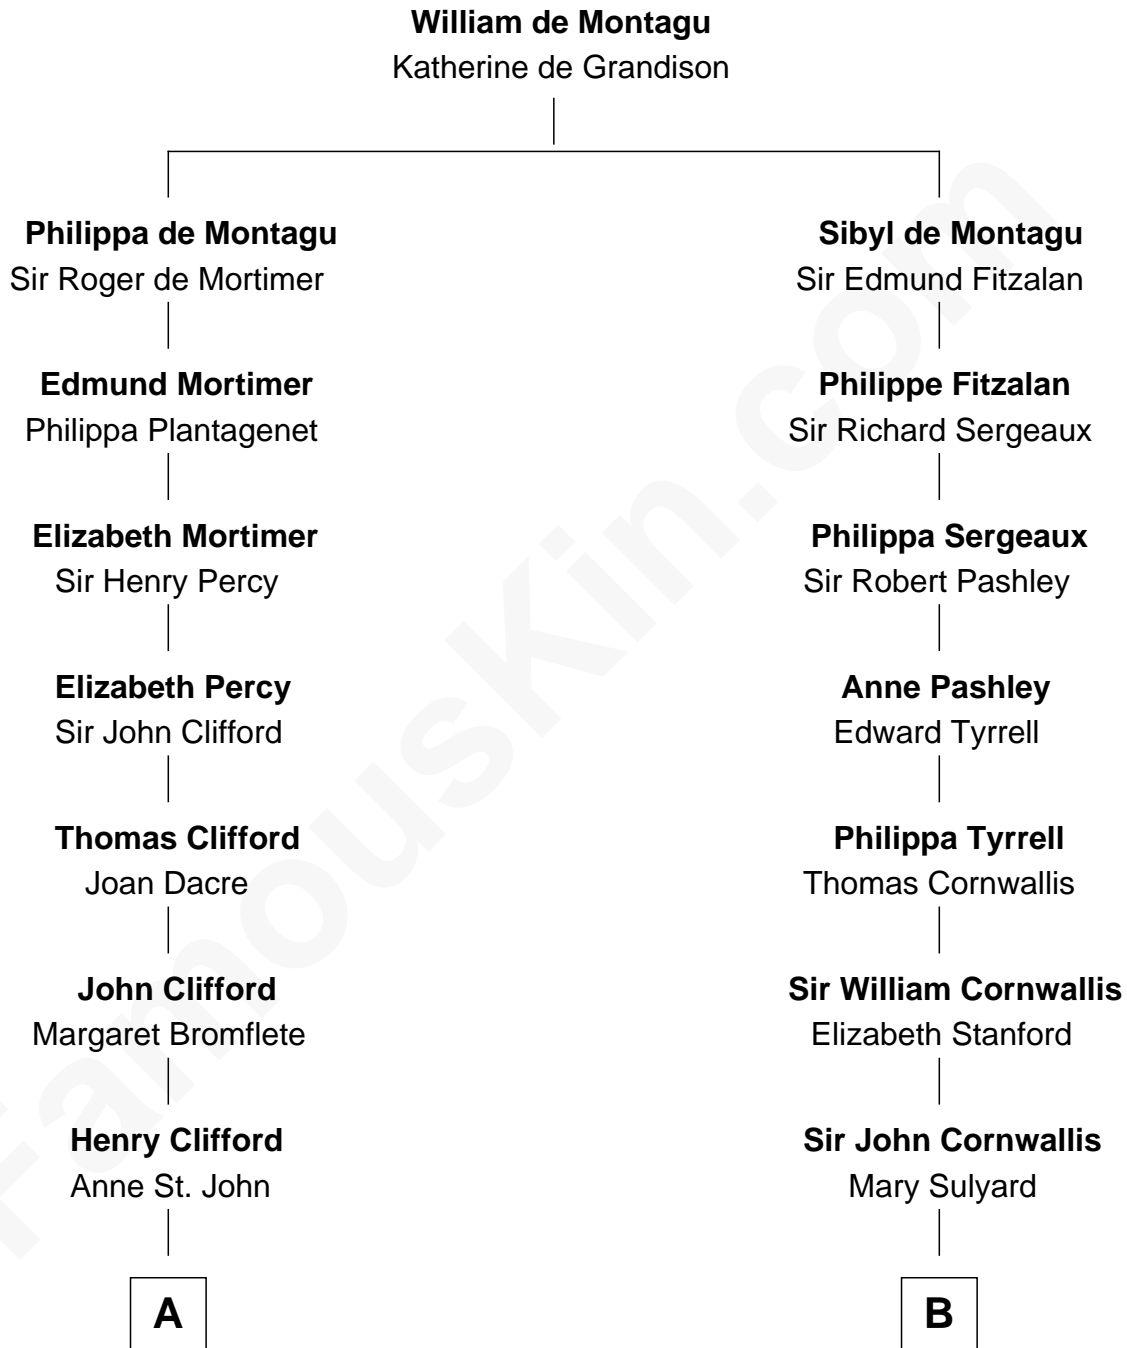

FamousKin.com

Relationship Chart of

Sandra Day O'Connor

First Female U.S. Supreme Court Justice

18th cousin 3 times removed of

Ellen Louise (Axson) Wilson

First Lady of President Woodrow Wilson

C

Lettice Carlyle Cobb

Luke Day

Hollis Day

Eliza L. Flanders

Henry Clay Day

Alice Edith Hilton

Henry R. Day

Ada Mae Wilkey