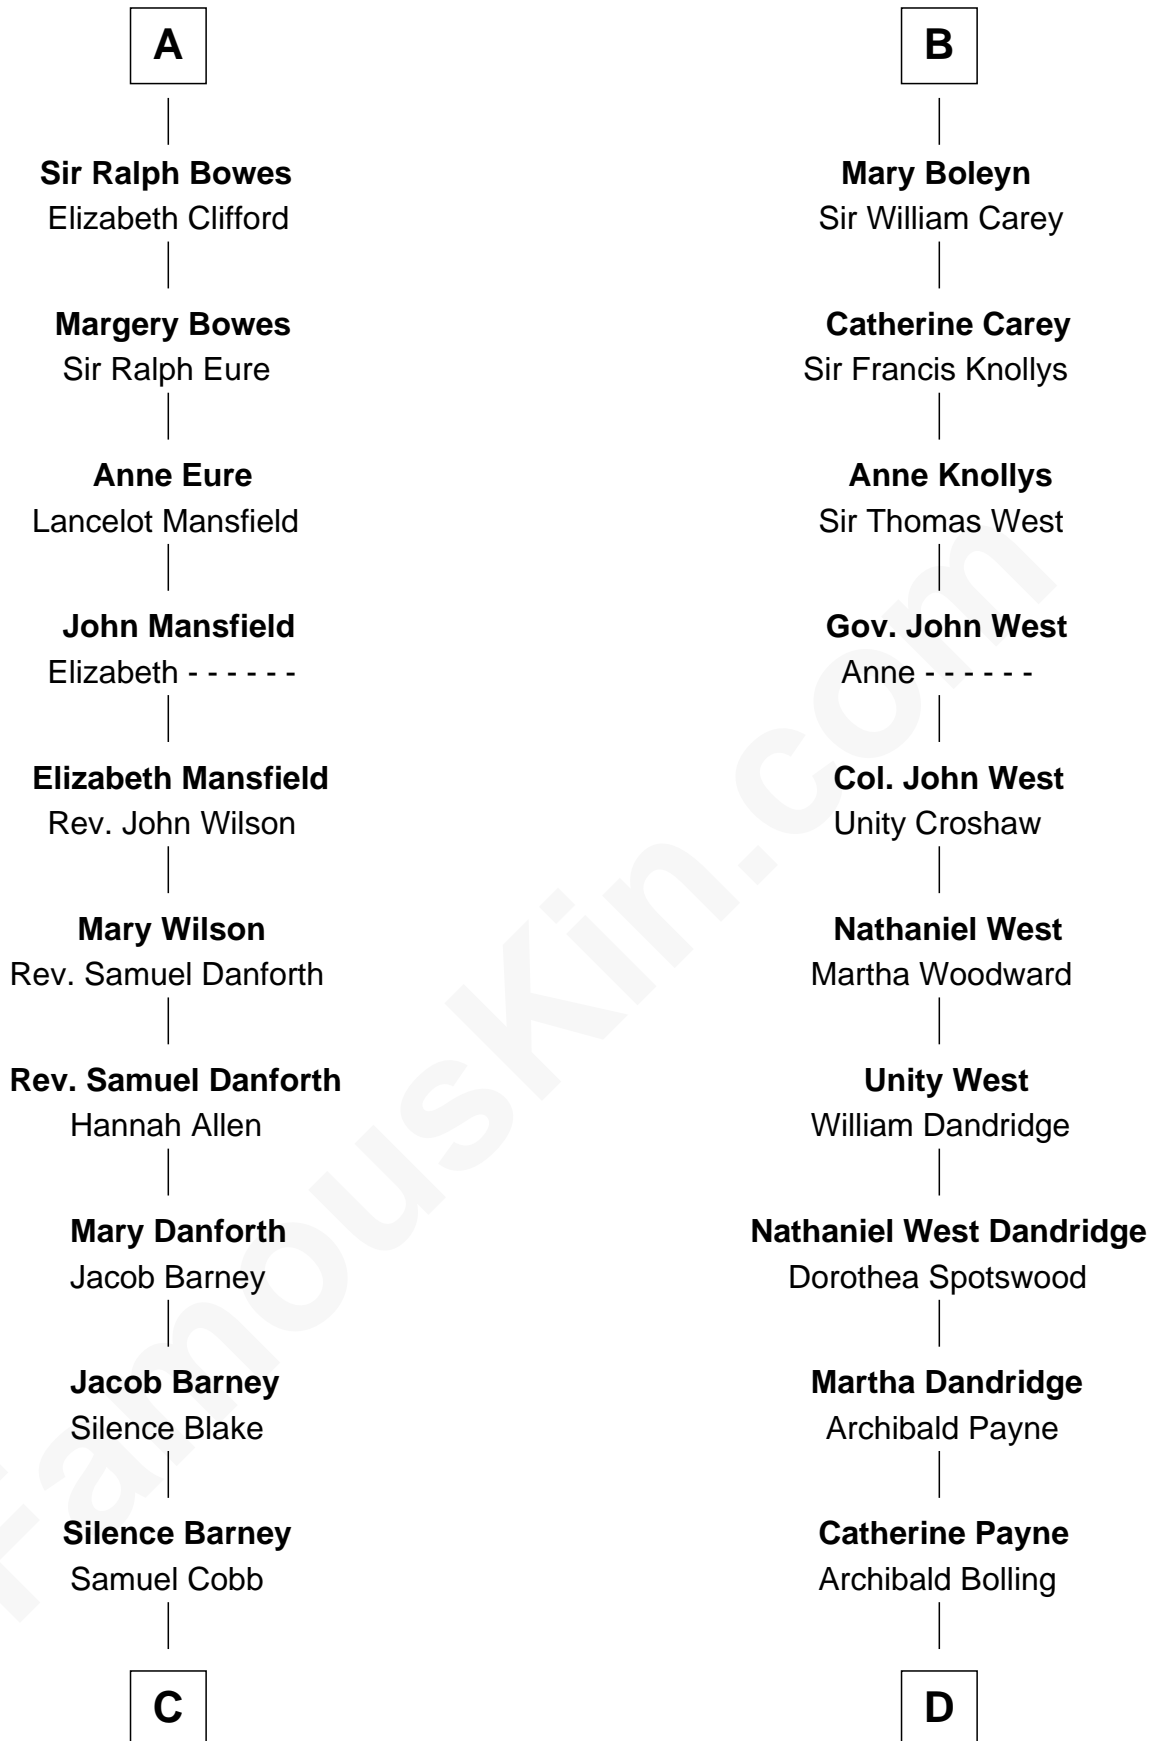

FamousKin.com

Relationship Chart of

Sandra Day O'Connor

First Female U.S. Supreme Court Justice

19th cousin 2 times removed of

Edith (Bolling) Wilson

First Lady of President Woodrow Wilson

C

Lettice Carlyle Cobb

Luke Day

Hollis Day

Eliza L. Flanders

Henry Clay Day

Alice Edith Hilton

Henry R. Day

Ada Mae Wilkey

Sandra Day O'Connor

U.S. Supreme Court Justice

D

Archibald Bolling

Anne E. Wigginton

William Holcombe Bolling

Sarah Spiers White

Edith (Bolling) Wilson

First Lady of Woodrow Wilson

FamousKin.com