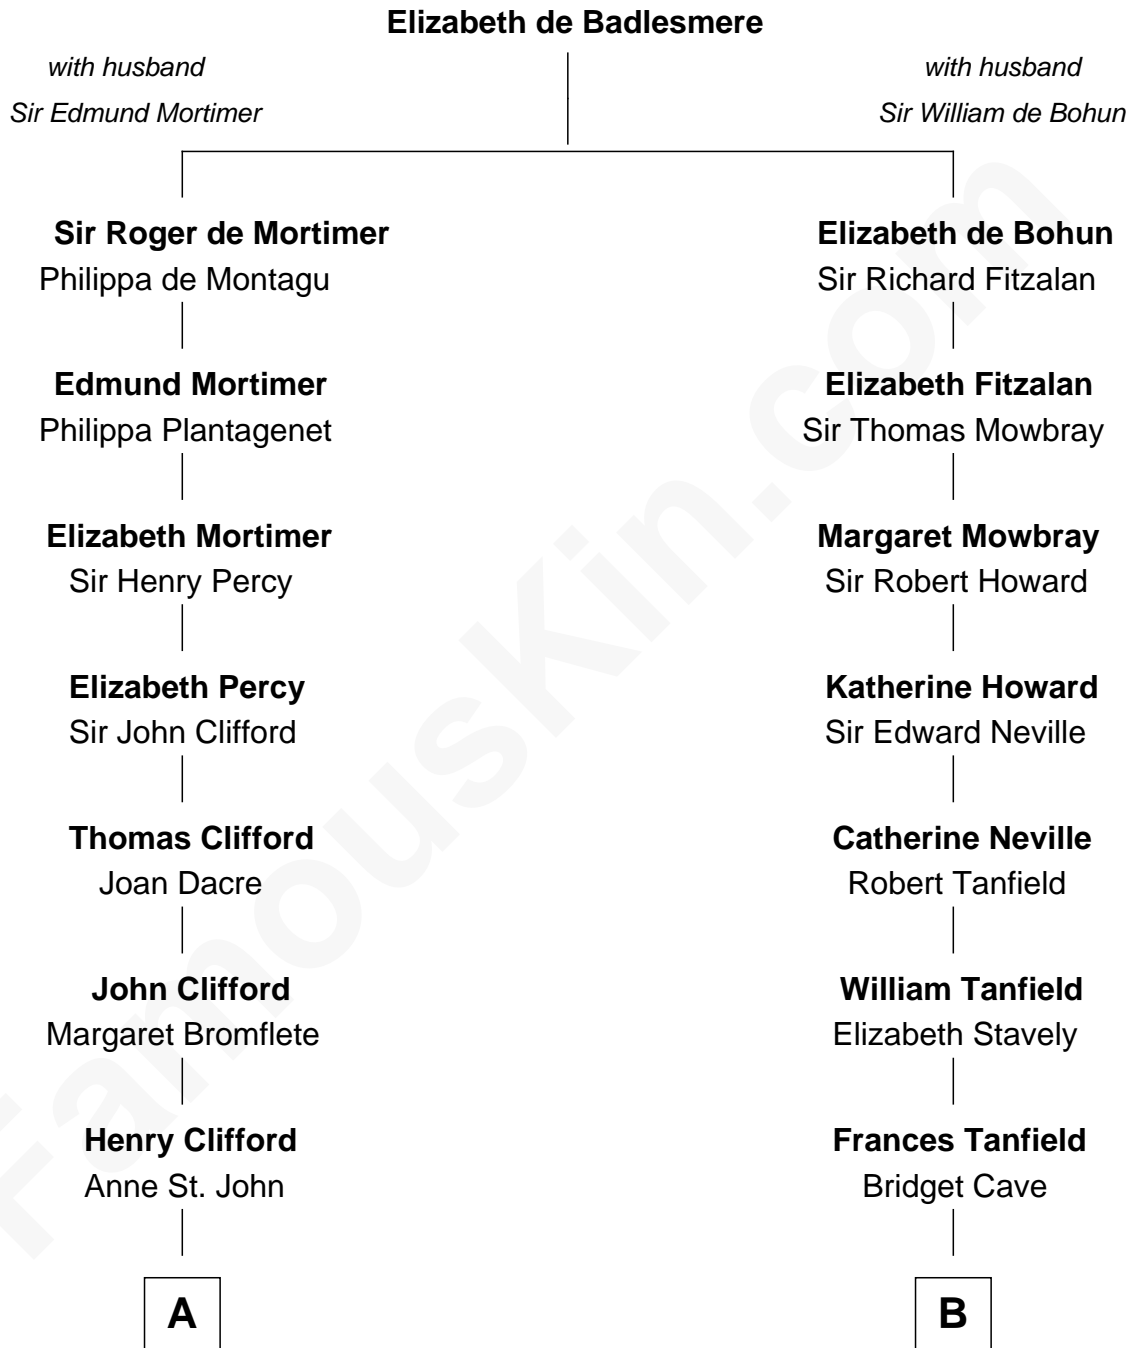

FamousKin.com

Relationship Chart of

Sandra Day O'Connor

First Female U.S. Supreme Court Justice

18th cousin 3 times removed of

Edith (Bolling) Wilson

First Lady of President Woodrow Wilson

C

Lettice Carlyle Cobb

Luke Day

Hollis Day

Eliza L. Flanders

Henry Clay Day

Alice Edith Hilton

Henry R. Day

Ada Mae Wilkey