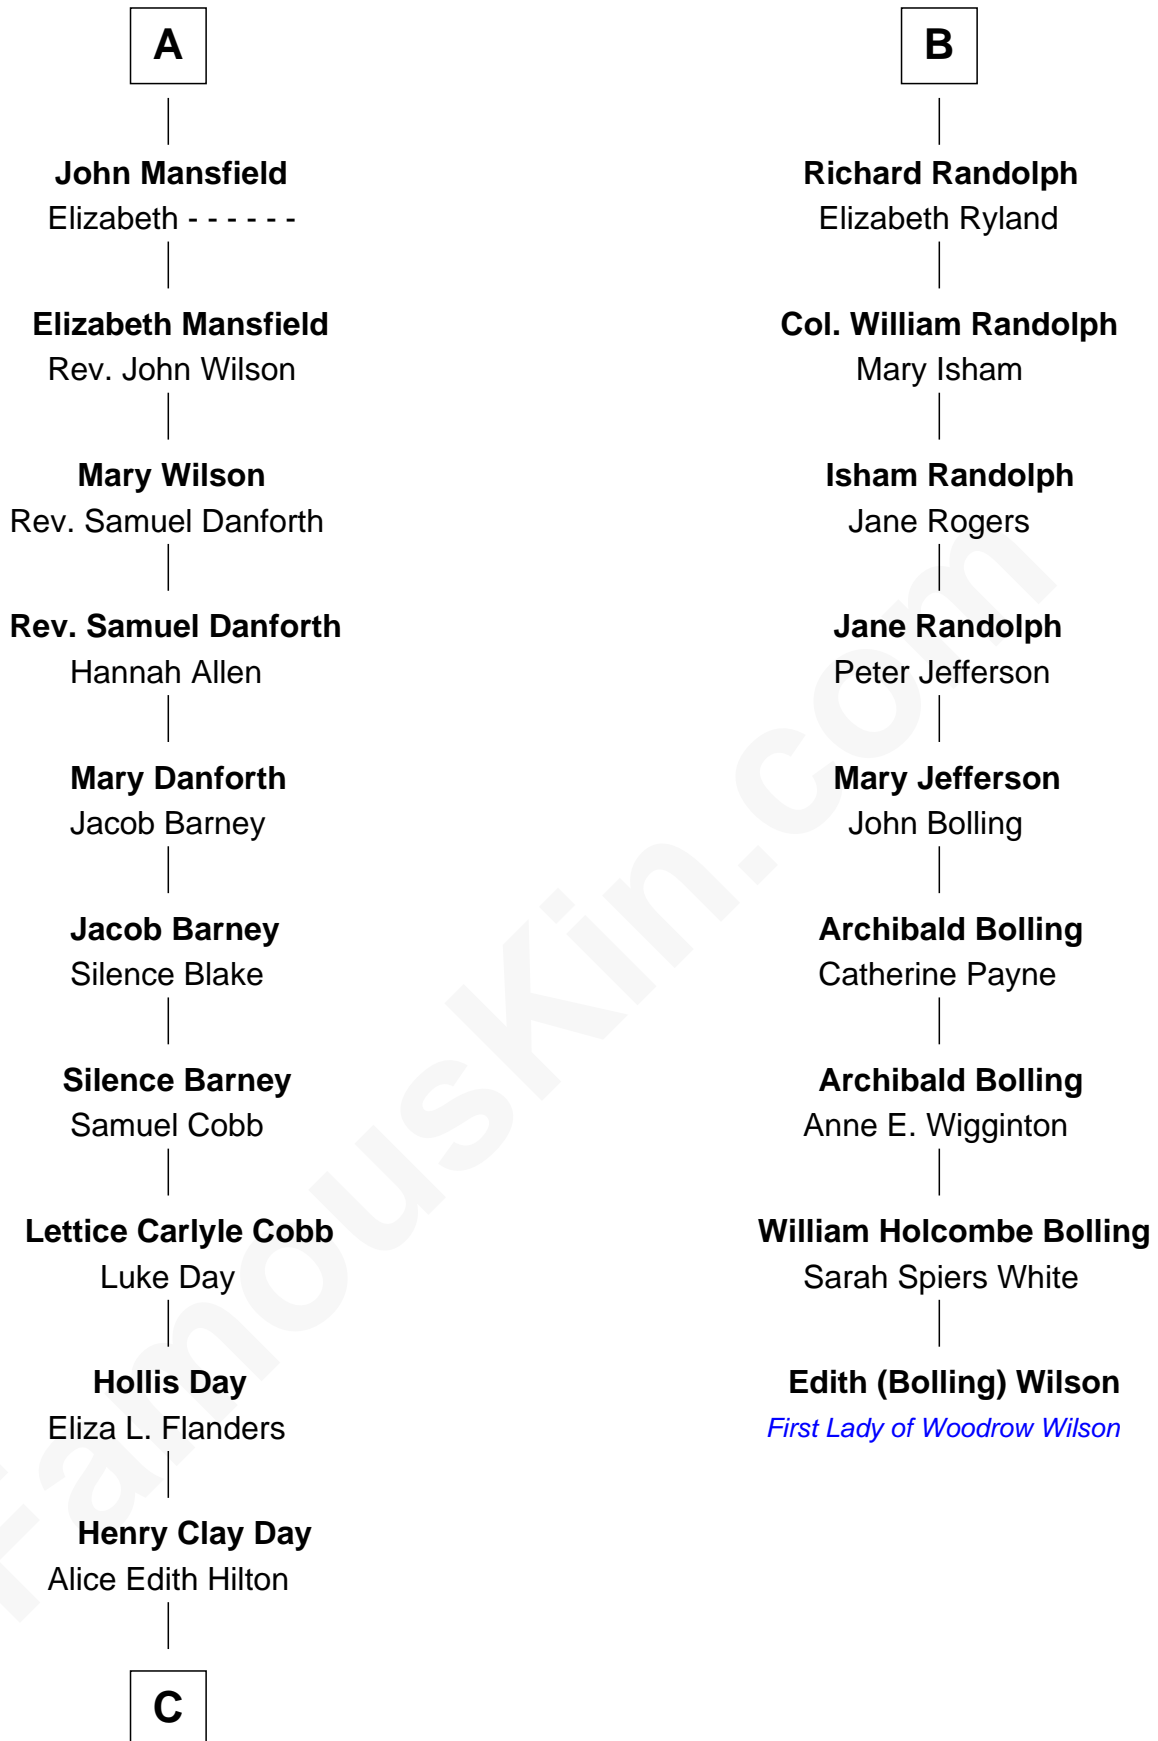

FamousKin.com

Relationship Chart of

Sandra Day O'Connor

First Female U.S. Supreme Court Justice

15th cousin 3 times removed of

Edith (Bolling) Wilson

First Lady of President Woodrow Wilson

C

Henry R. Day
Ada Mae Wilkey

Sandra Day O'Connor
U.S. Supreme Court Justice

FamousKin.com