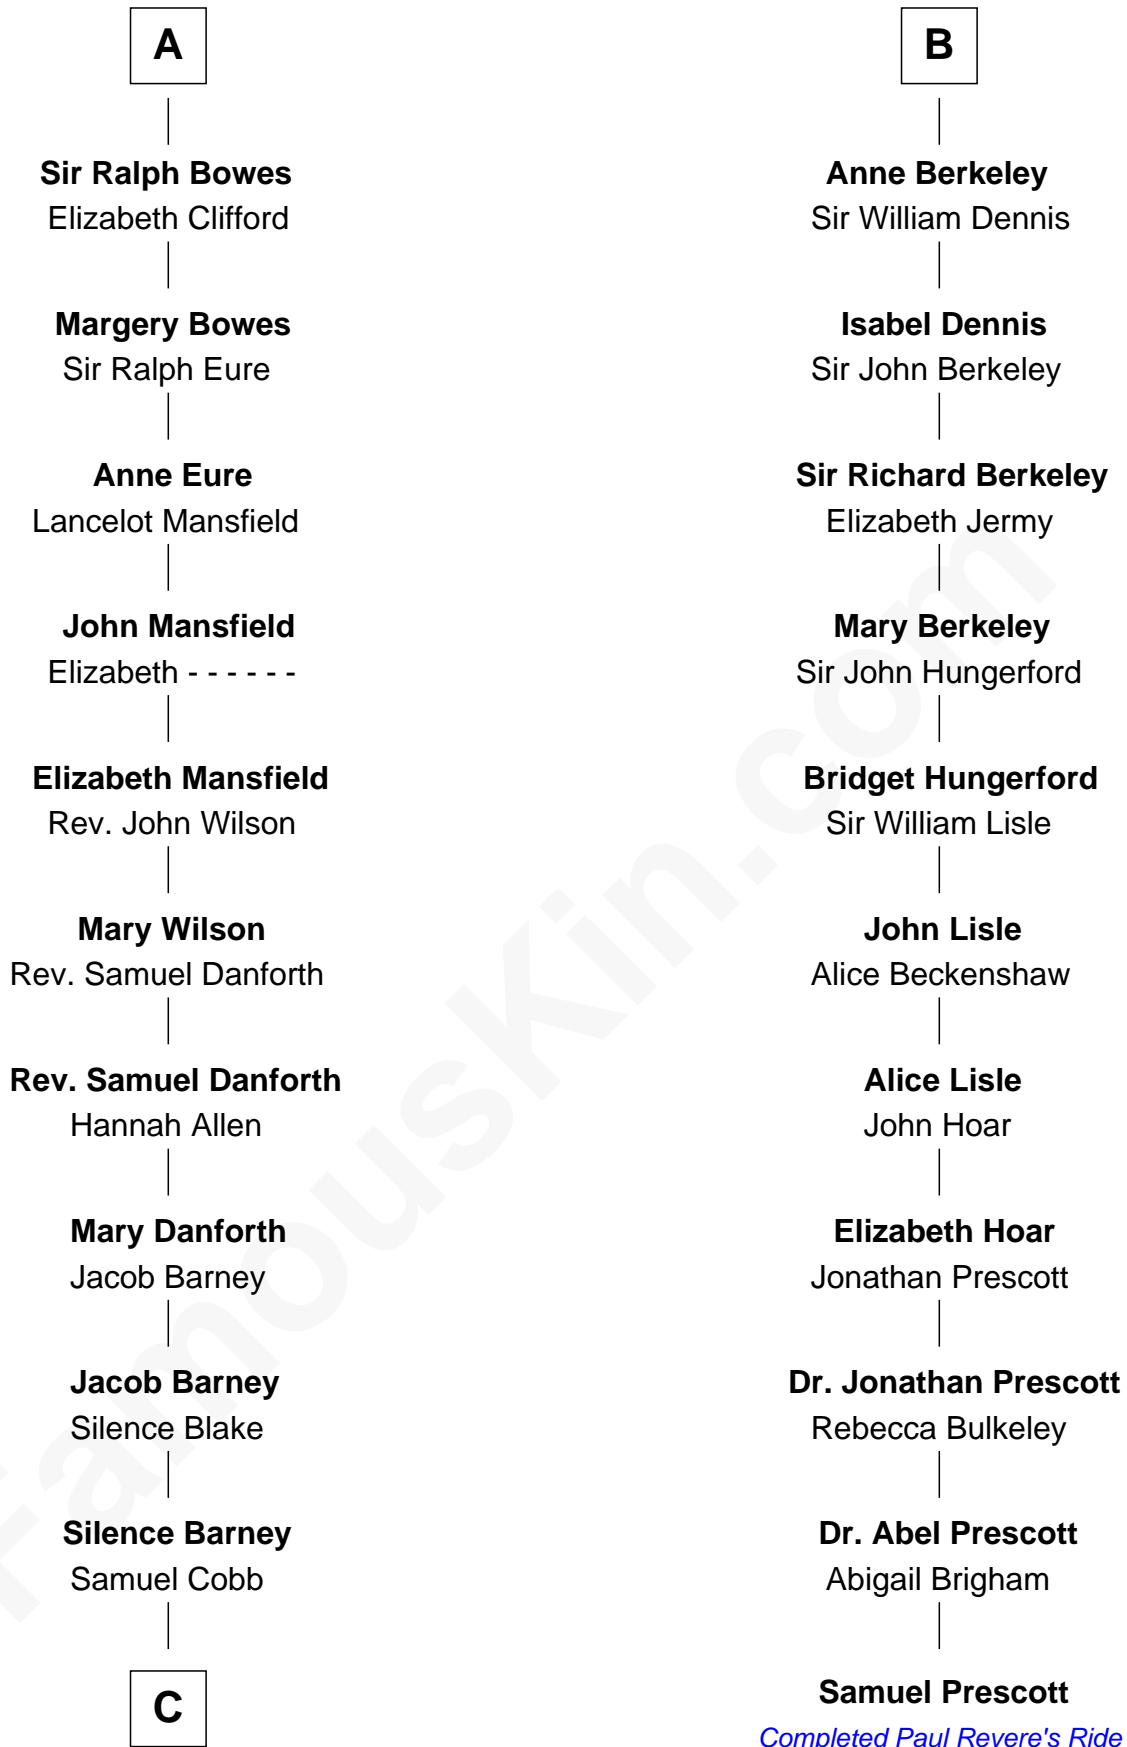

FamousKin.com

Relationship Chart of

Sandra Day O'Connor

First Female U.S. Supreme Court Justice

17th cousin 4 times removed of

Samuel Prescott

Completed Paul Revere's Midnight Ride

C

—
Lettice Carlyle Cobb

Luke Day

—
Hollis Day

Eliza L. Flanders

—
Henry Clay Day

Alice Edith Hilton

—
Henry R. Day

Ada Mae Wilkey