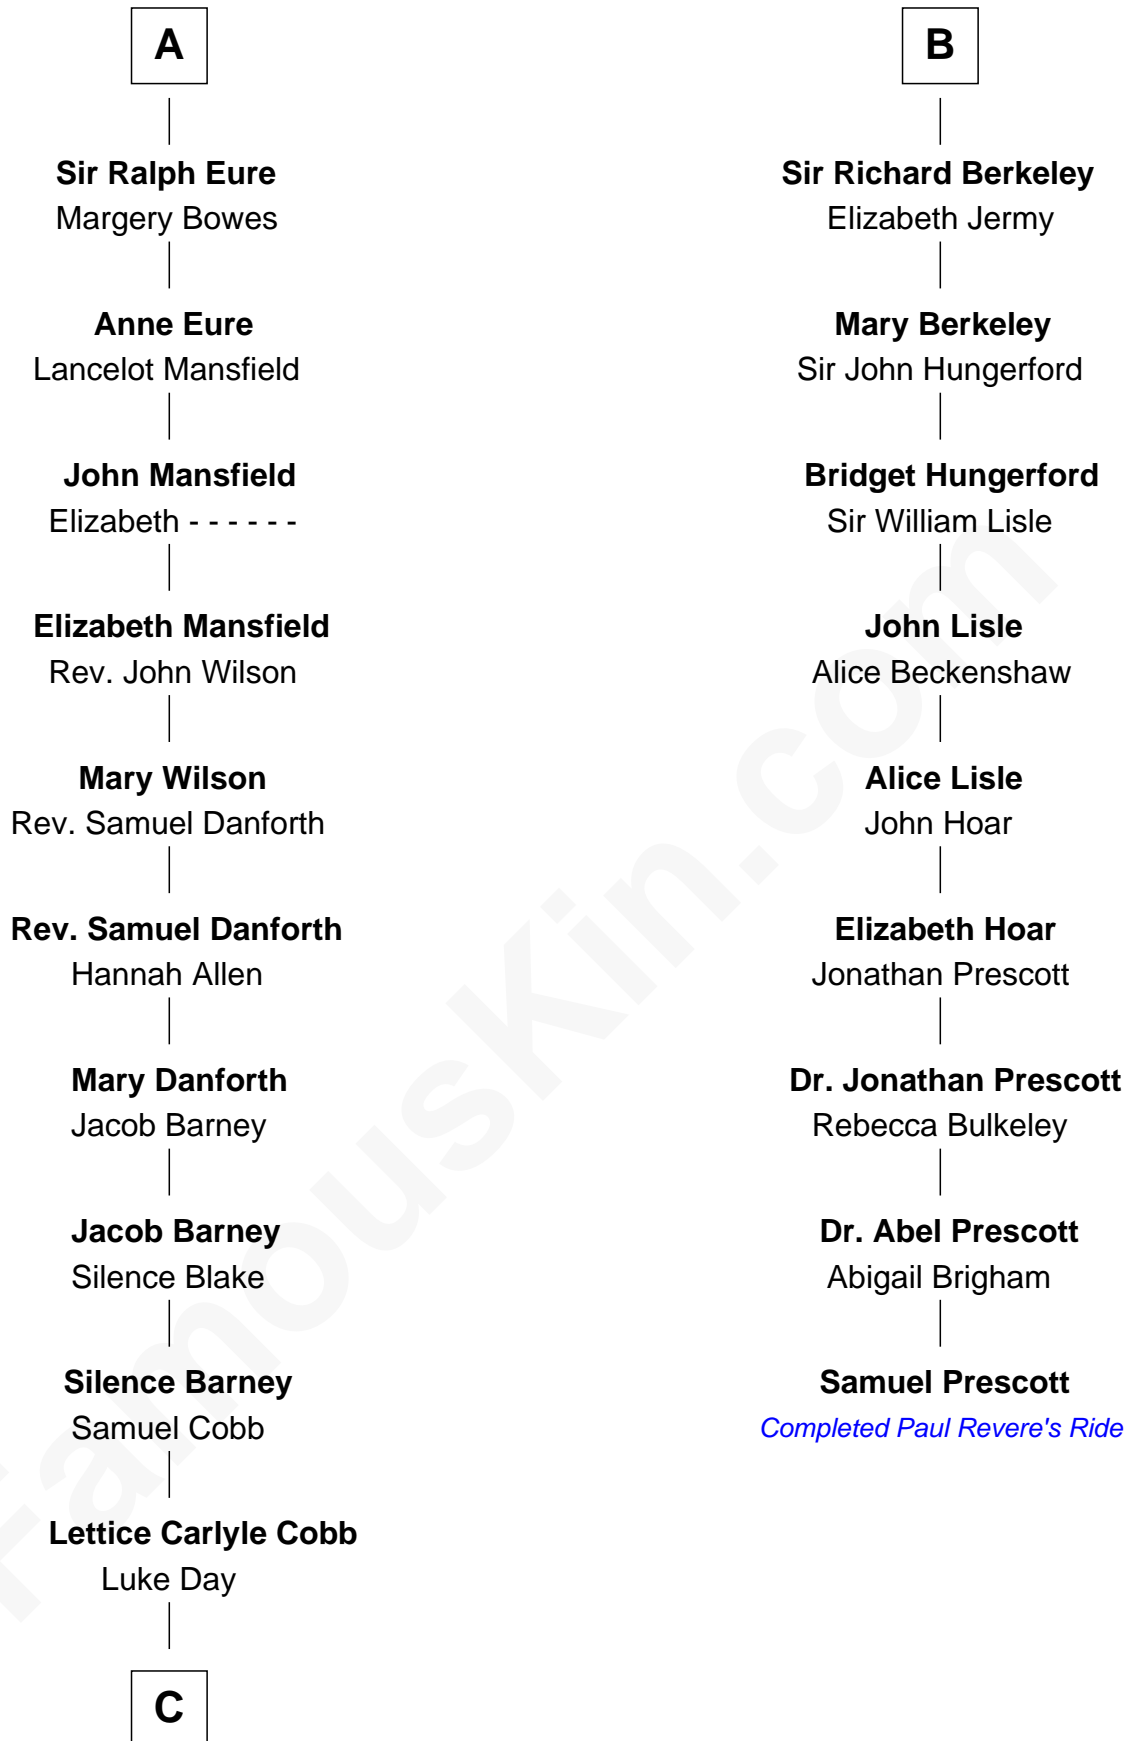

## Relationship Chart of

### Sandra Day O'Connor

First Female U.S. Supreme Court Justice

15th cousin 5 times removed of

**Samuel Prescott**

Completed Paul Revere's Midnight Ride

**C**

—  
**Hollis Day**

Eliza L. Flanders

—  
**Henry Clay Day**

Alice Edith Hilton

—  
**Henry R. Day**

Ada Mae Wilkey

—  
**Sandra Day O'Connor**

*U.S. Supreme Court Justice*

FamousKin.com