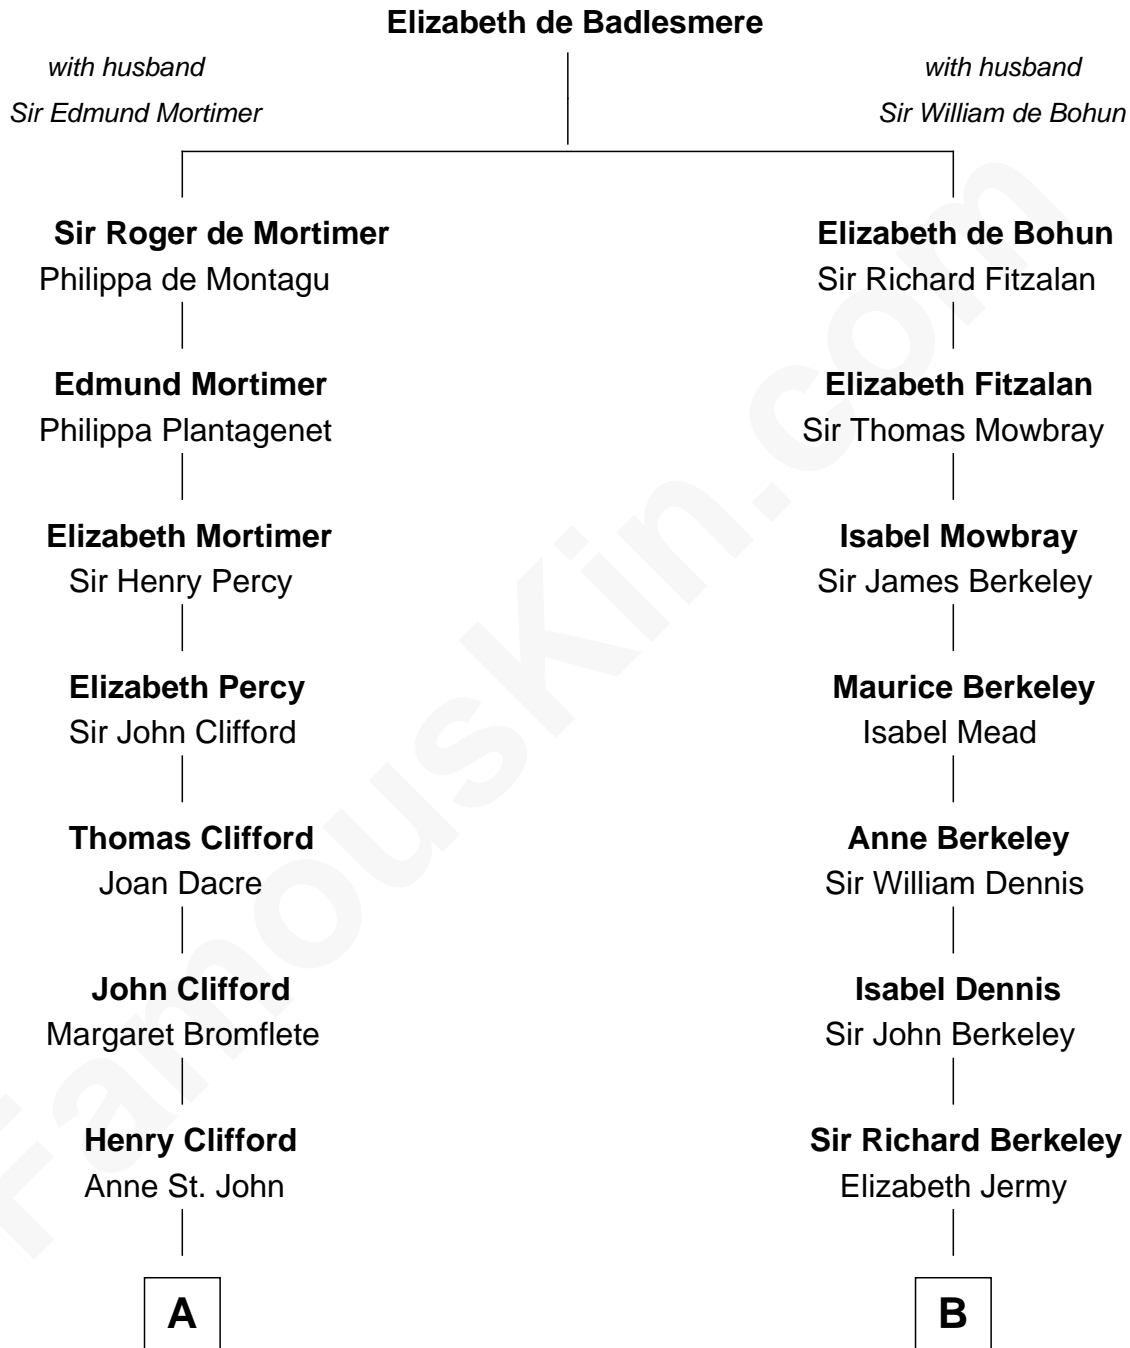

FamousKin.com

Relationship Chart of

Sandra Day O'Connor

First Female U.S. Supreme Court Justice

14th cousin 7 times removed of

Samuel Prescott

Completed Paul Revere's Midnight Ride

C

—
Lettice Carlyle Cobb

Luke Day

—
Hollis Day

Eliza L. Flanders

—
Henry Clay Day

Alice Edith Hilton

—
Henry R. Day

Ada Mae Wilkey