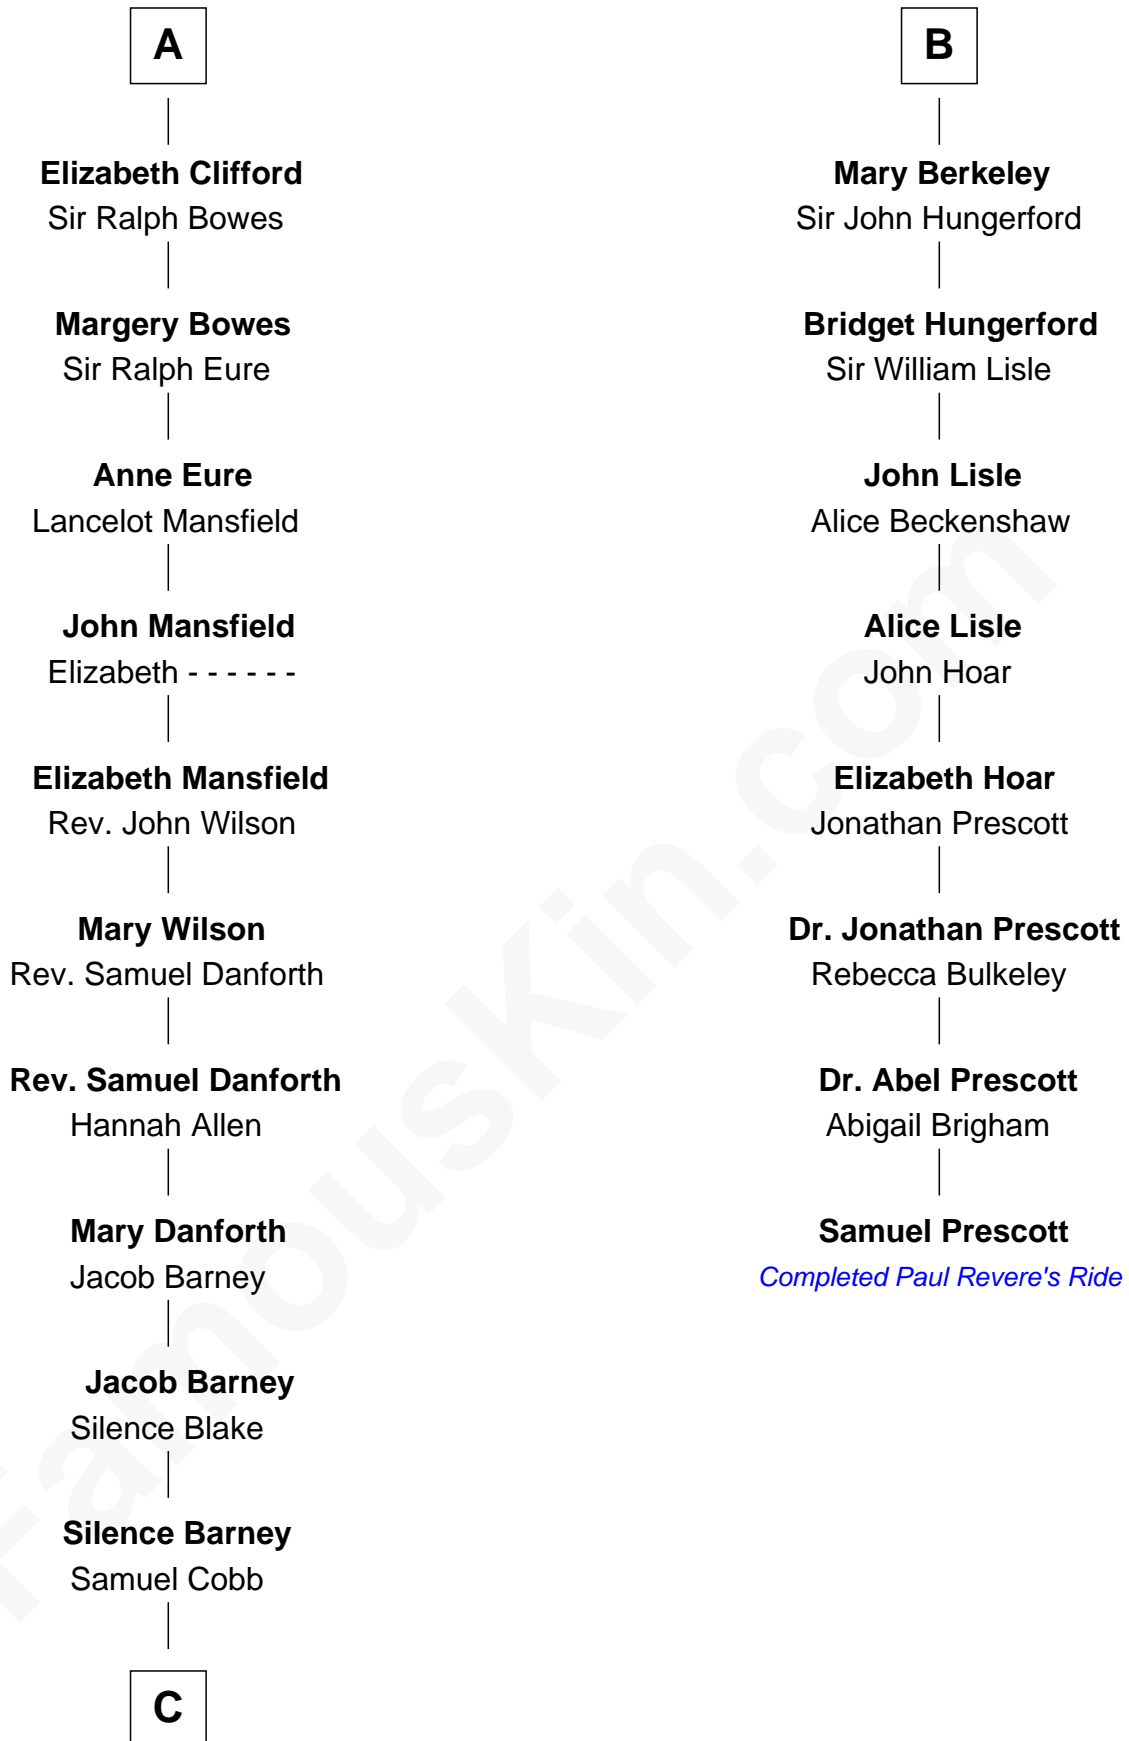

FamousKin.com

Relationship Chart of

Sandra Day O'Connor

First Female U.S. Supreme Court Justice

14th cousin 7 times removed of

Samuel Prescott

Completed Paul Revere's Midnight Ride

C

—
Lettice Carlyle Cobb

Luke Day

—
Hollis Day

Eliza L. Flanders

—
Henry Clay Day

Alice Edith Hilton

—
Henry R. Day

Ada Mae Wilkey