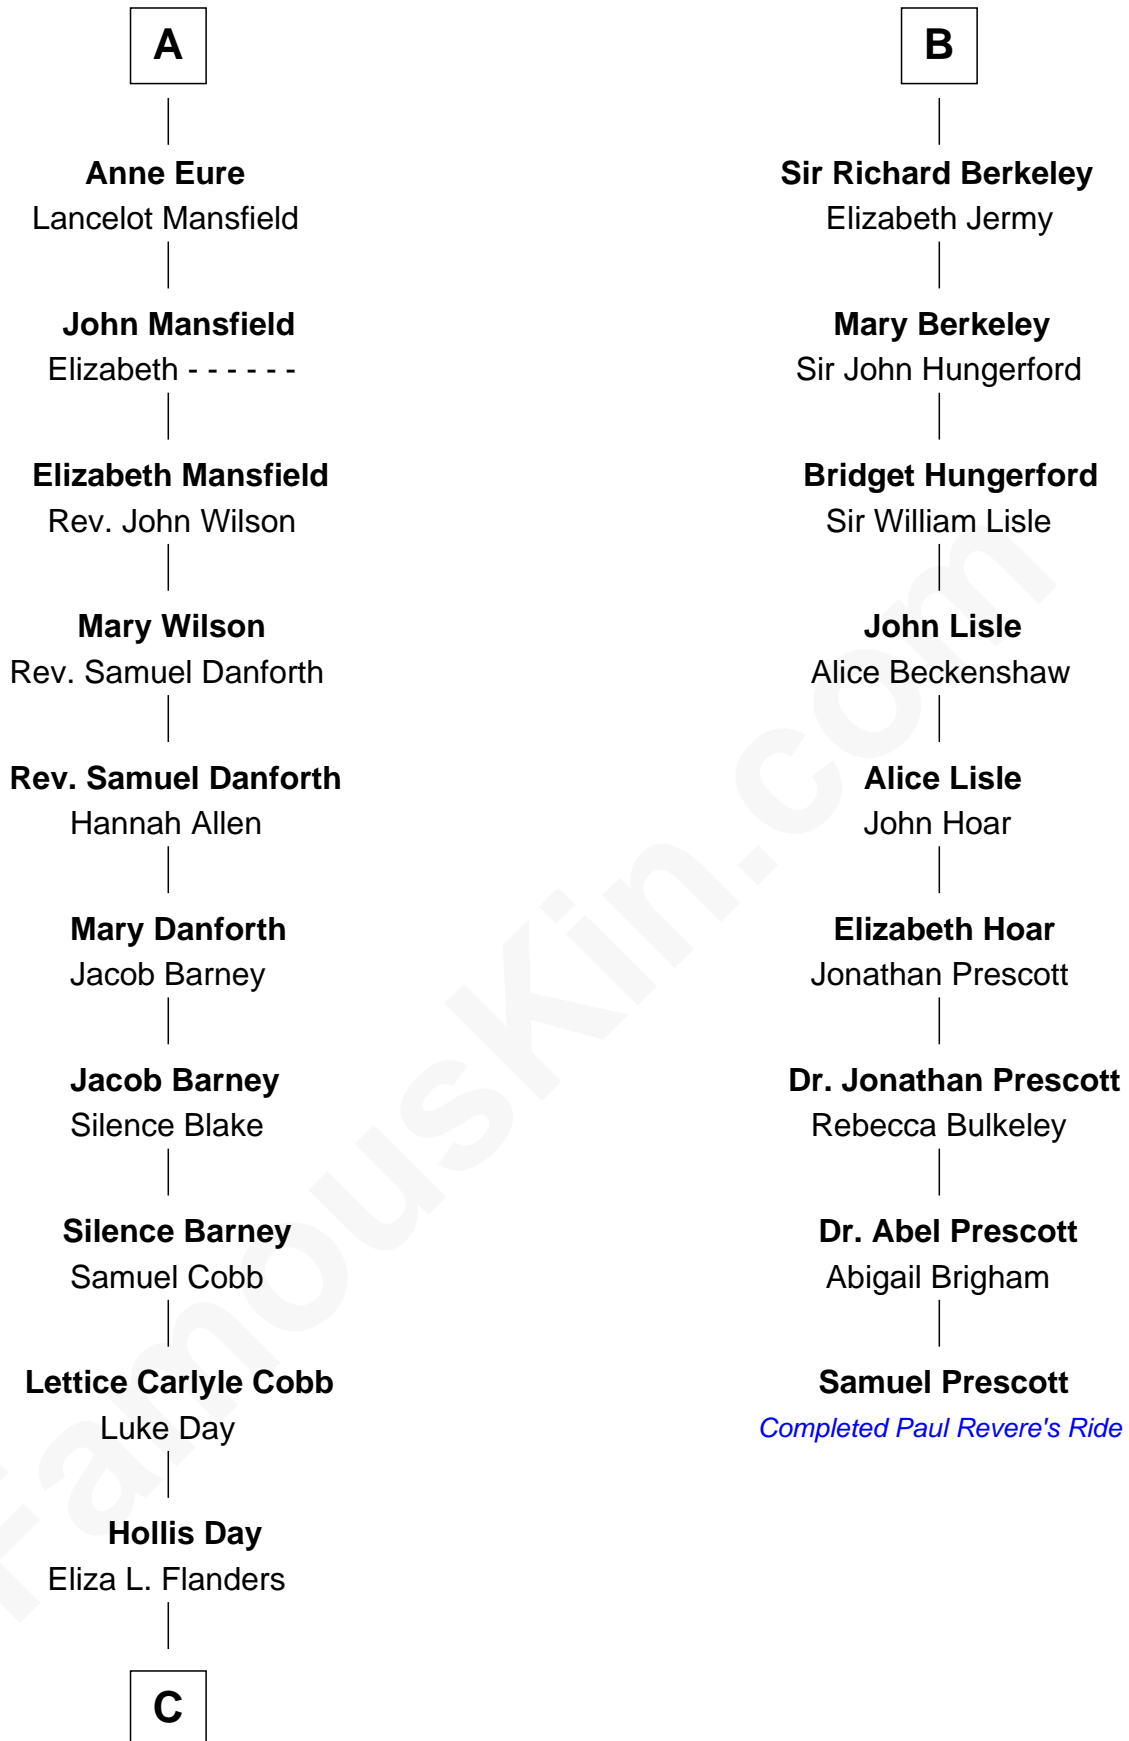

FamousKin.com

Relationship Chart of

Sandra Day O'Connor

First Female U.S. Supreme Court Justice

15th cousin 4 times removed of

Samuel Prescott

Completed Paul Revere's Midnight Ride

Edmund Fitzalan

Alice de Warenne

C

Henry Clay Day
Alice Edith Hilton

Henry R. Day
Ada Mae Wilkey

Sandra Day O'Connor
U.S. Supreme Court Justice

FamousKin.com