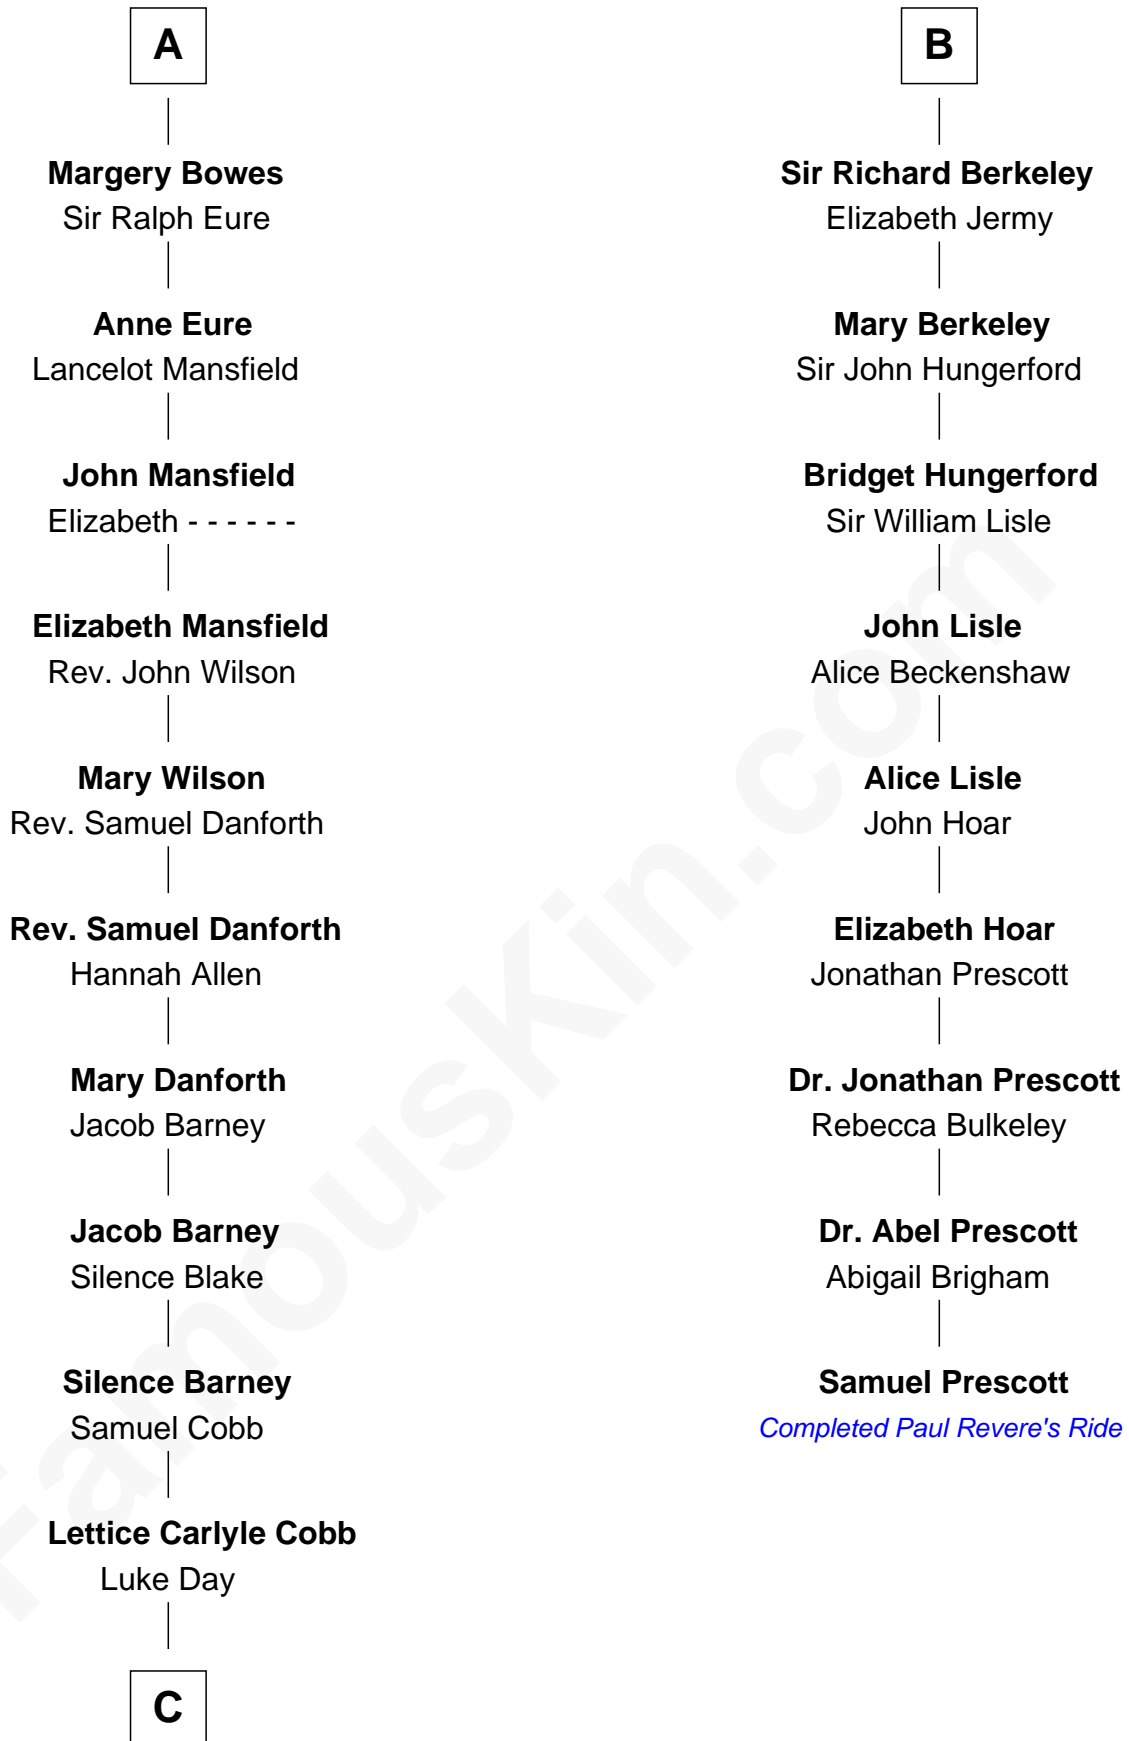

## Relationship Chart of

### Sandra Day O'Connor

First Female U.S. Supreme Court Justice

15th cousin 5 times removed of

**Samuel Prescott**

Completed Paul Revere's Midnight Ride

**Sir Maurice de Berkeley**

Eve la Zouche

**C**

—  
**Hollis Day**

Eliza L. Flanders

—  
**Henry Clay Day**

Alice Edith Hilton

—  
**Henry R. Day**

Ada Mae Wilkey

—  
**Sandra Day O'Connor**

*U.S. Supreme Court Justice*