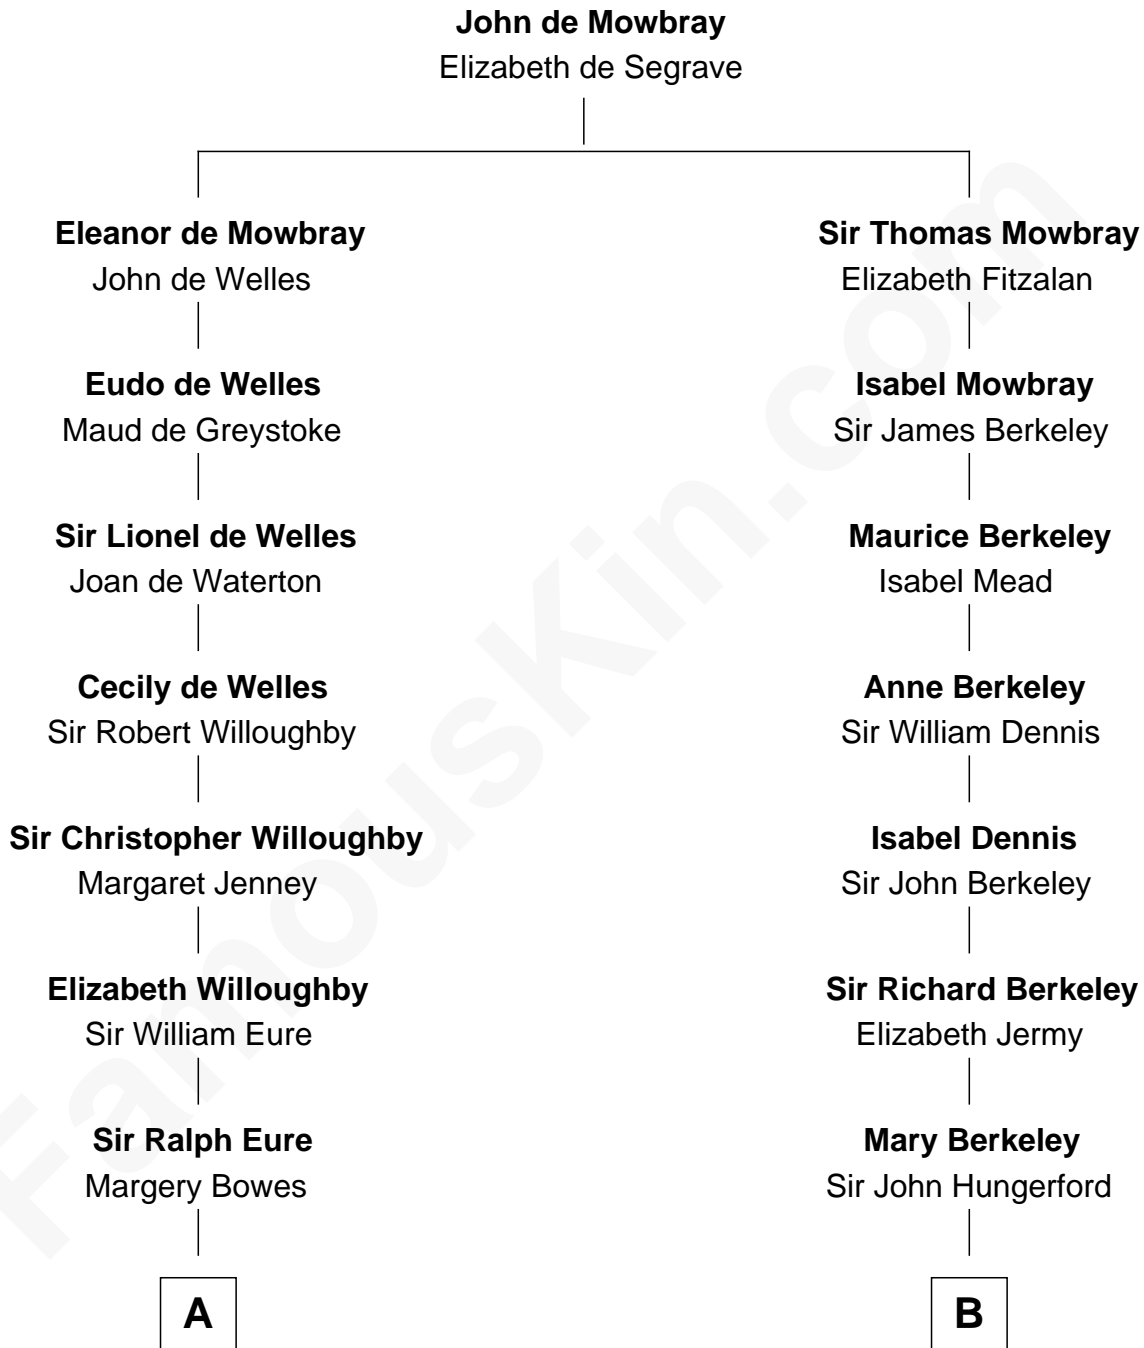

FamousKin.com

Relationship Chart of

Sandra Day O'Connor

First Female U.S. Supreme Court Justice

13th cousin 6 times removed of

Samuel Prescott

Completed Paul Revere's Midnight Ride

C

Henry Clay Day
Alice Edith Hilton

Henry R. Day
Ada Mae Wilkey

Sandra Day O'Connor
U.S. Supreme Court Justice

FamousKin.com