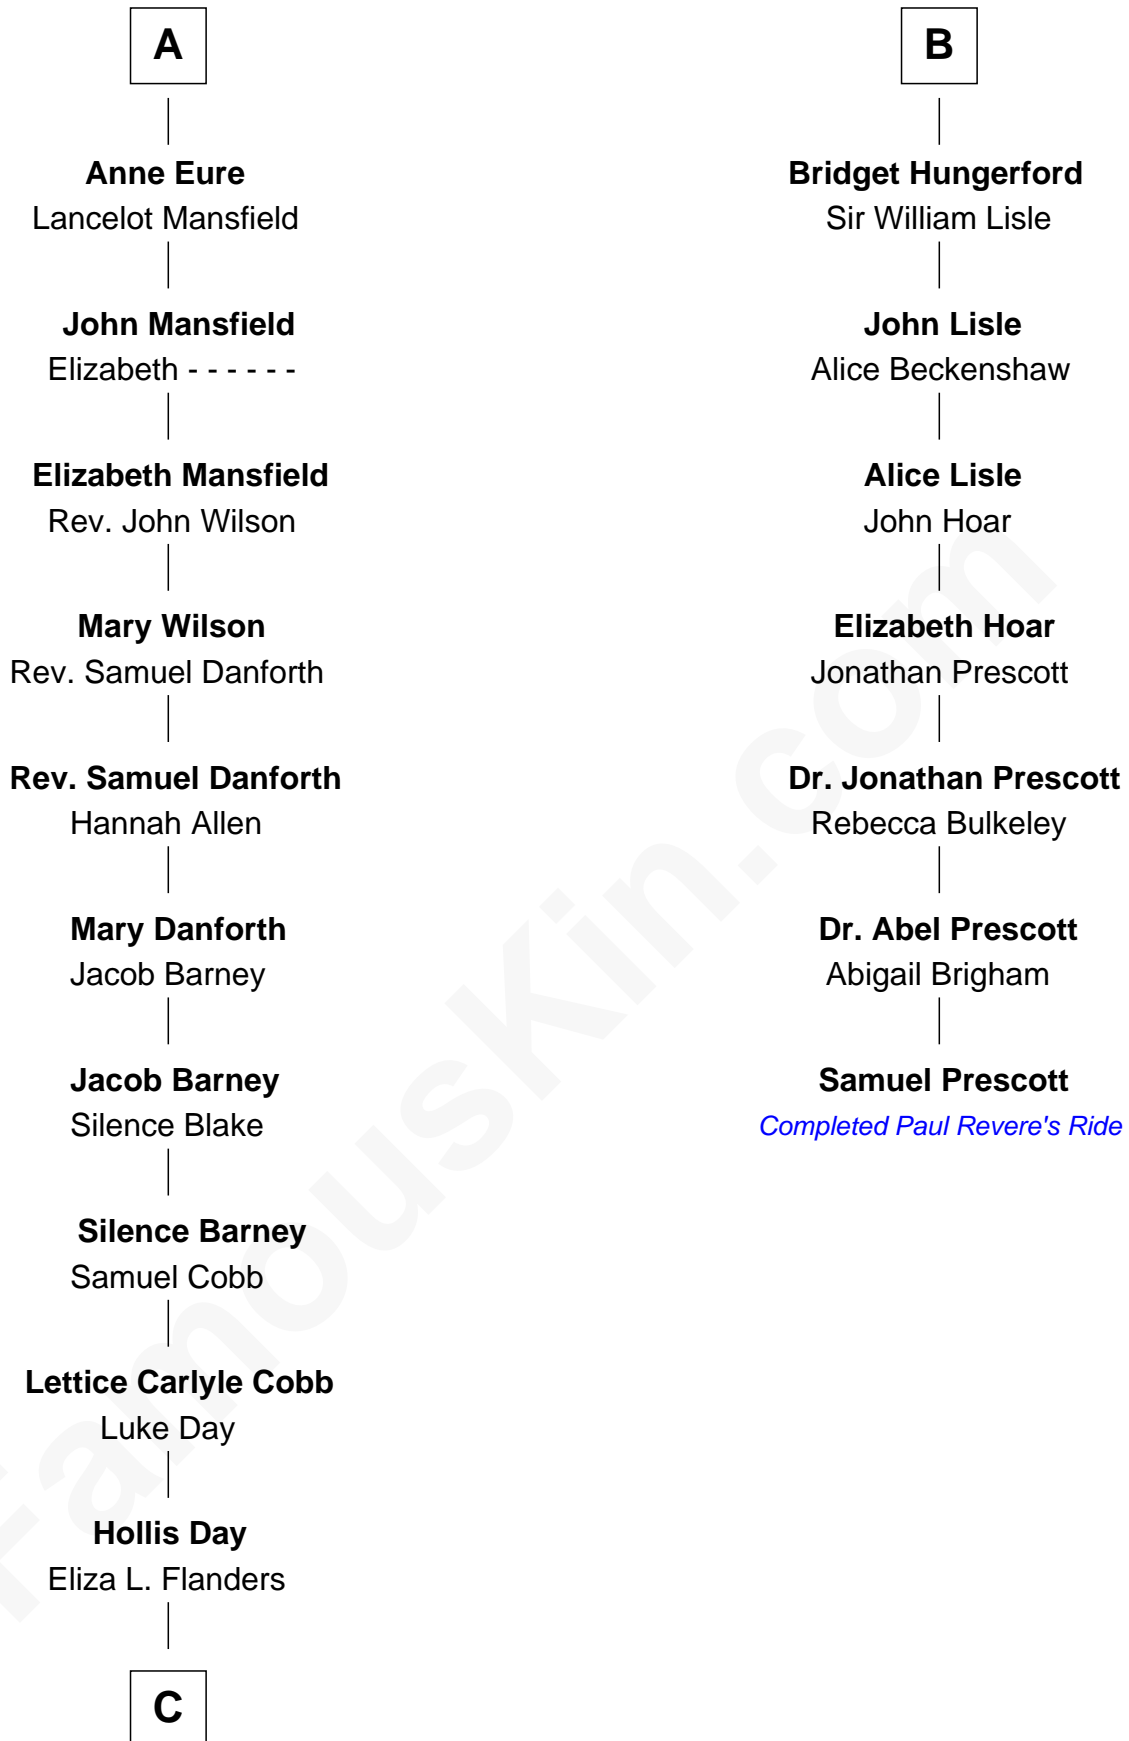

FamousKin.com

Relationship Chart of

Sandra Day O'Connor

First Female U.S. Supreme Court Justice

13th cousin 6 times removed of

Samuel Prescott

Completed Paul Revere's Midnight Ride

C

Henry Clay Day
Alice Edith Hilton

Henry R. Day
Ada Mae Wilkey

Sandra Day O'Connor
U.S. Supreme Court Justice

FamousKin.com