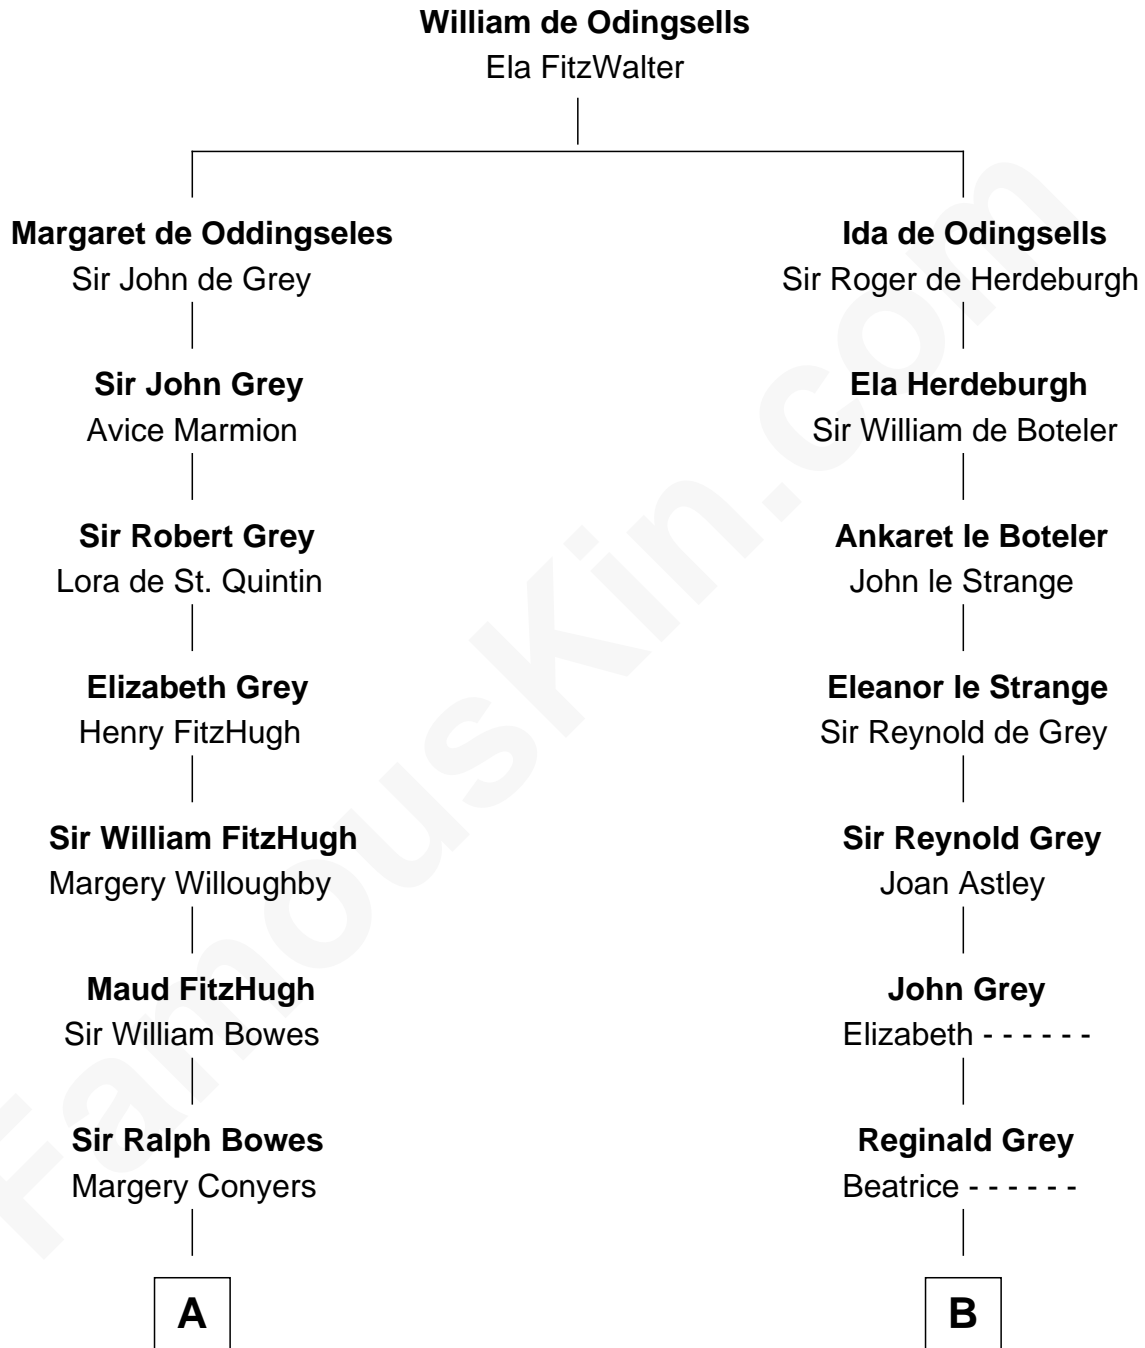

FamousKin.com

Relationship Chart of

Sandra Day O'Connor

First Female U.S. Supreme Court Justice

19th cousin 2 times removed of

J.P. Morgan

American Banker and Art Collector

C

Lettice Carlyle Cobb

Luke Day

Hollis Day

Eliza L. Flanders

Henry Clay Day

Alice Edith Hilton

Henry R. Day

Ada Mae Wilkey

Sandra Day O'Connor

U.S. Supreme Court Justice

D

Mary Sheldon Lord

John Pierpont

Juliet Pierpont

Junius Spencer Morgan

J.P. Morgan