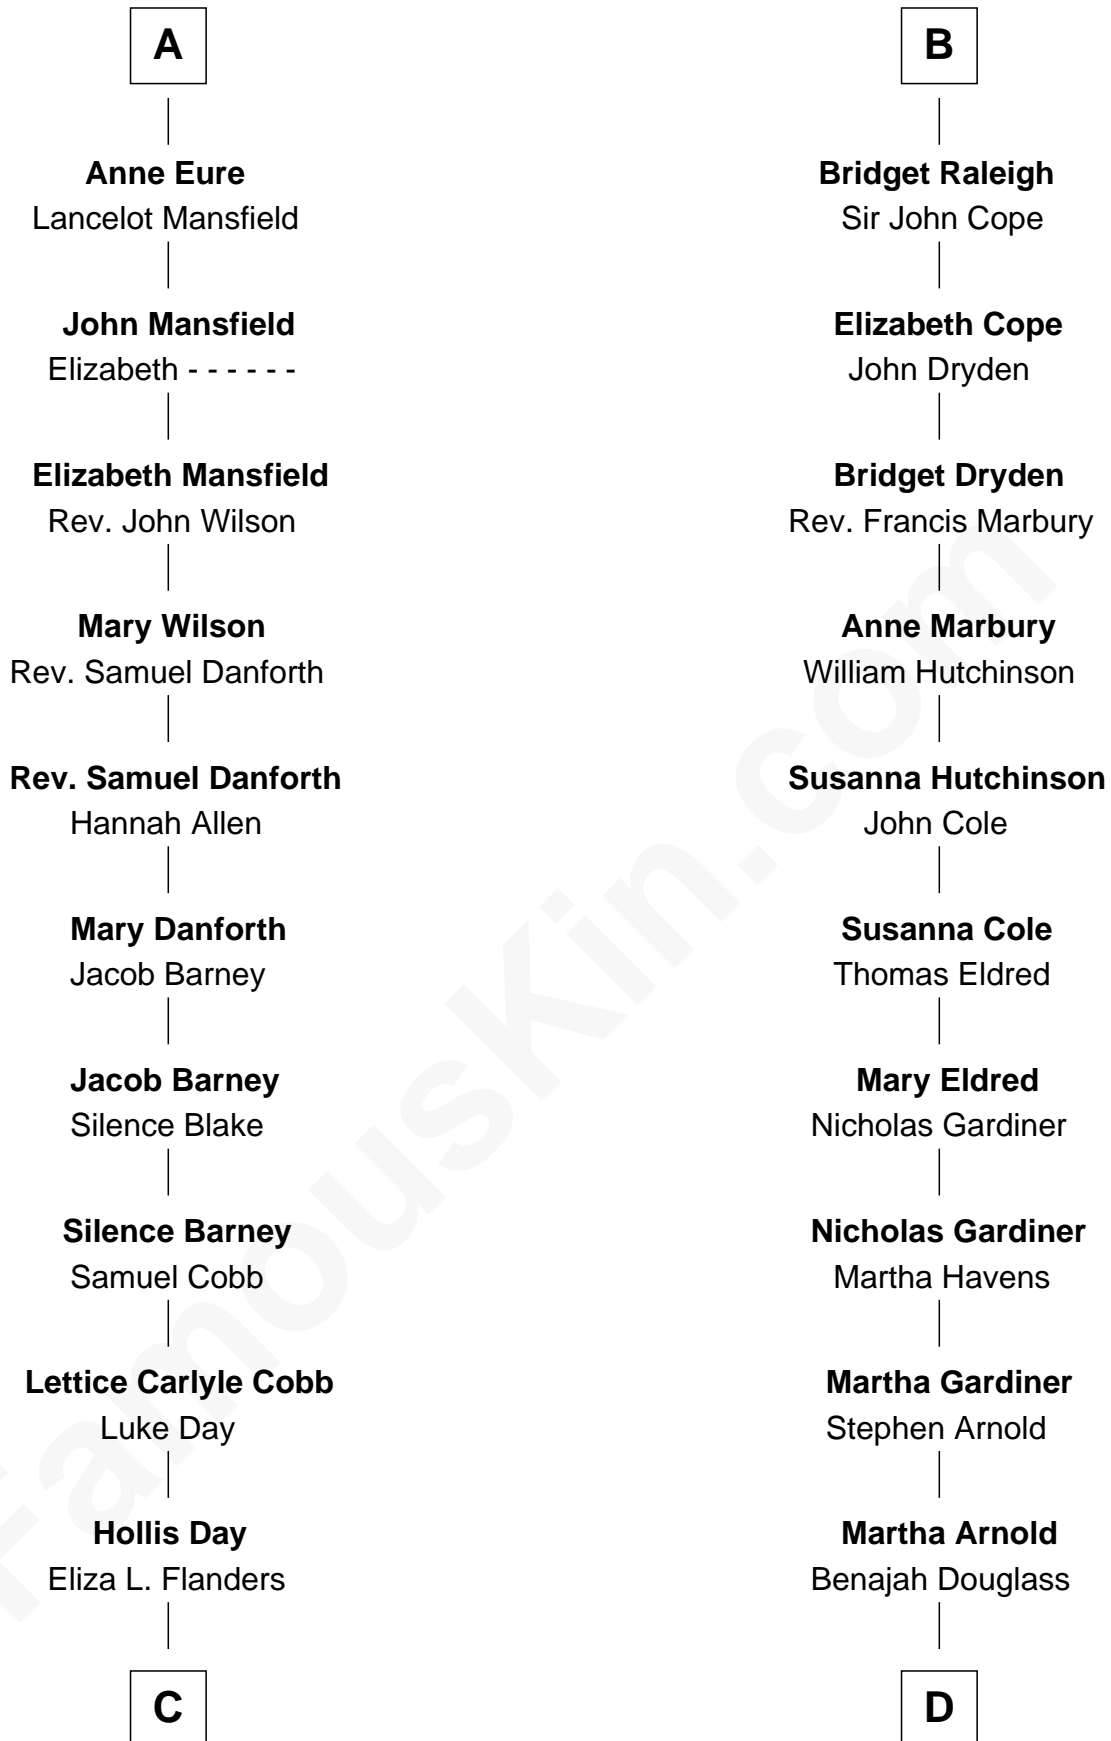

FamousKin.com

Relationship Chart of

Sandra Day O'Connor

First Female U.S. Supreme Court Justice

18th cousin 1 time removed of

Stephen A. Douglas

Participated in Lincoln-Douglas Debates

Edmund Fitzalan
Alice de Warenne

C

Henry Clay Day
Alice Edith Hilton

Henry R. Day
Ada Mae Wilkey

Sandra Day O'Connor
U.S. Supreme Court Justice

D

Dr. Stephen Arnold Douglass
Sarah Fiske

Stephen A. Douglas
The Lincoln-Douglas Debates

FamousKin.com