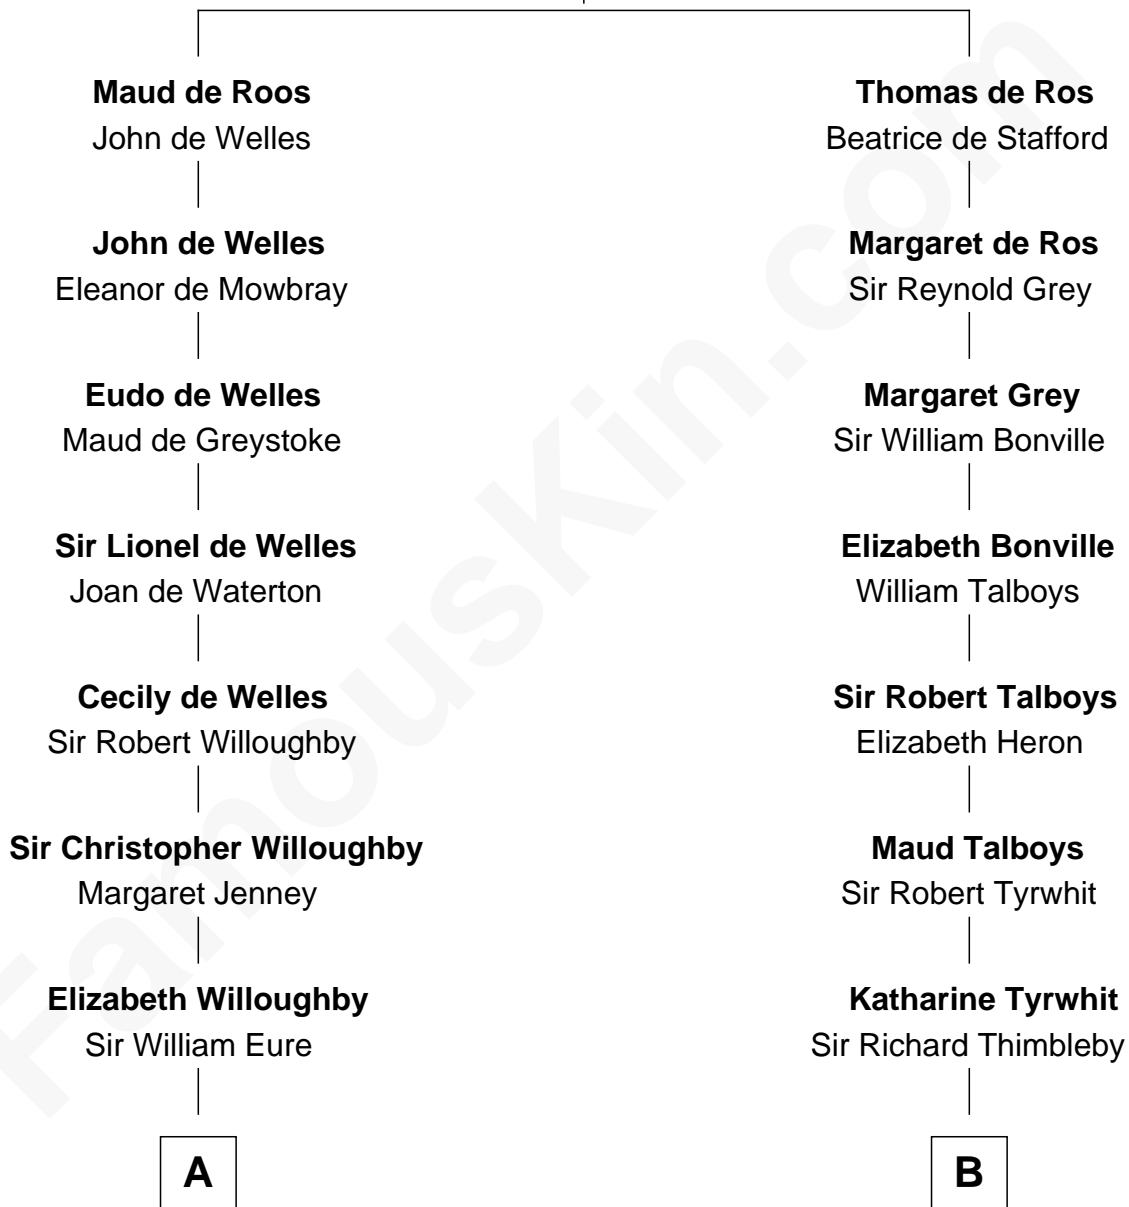

FamousKin.com

Relationship Chart of

Sandra Day O'Connor

First Female U.S. Supreme Court Justice

18th cousin 2 times removed of

Katharine Hepburn
Movie Actress

Sir William de Ros
Margery de Badlesmere

C

Hollis Day

Eliza L. Flanders

Henry Clay Day

Alice Edith Hilton

Henry R. Day

Ada Mae Wilkey

Sandra Day O'Connor

U.S. Supreme Court Justice