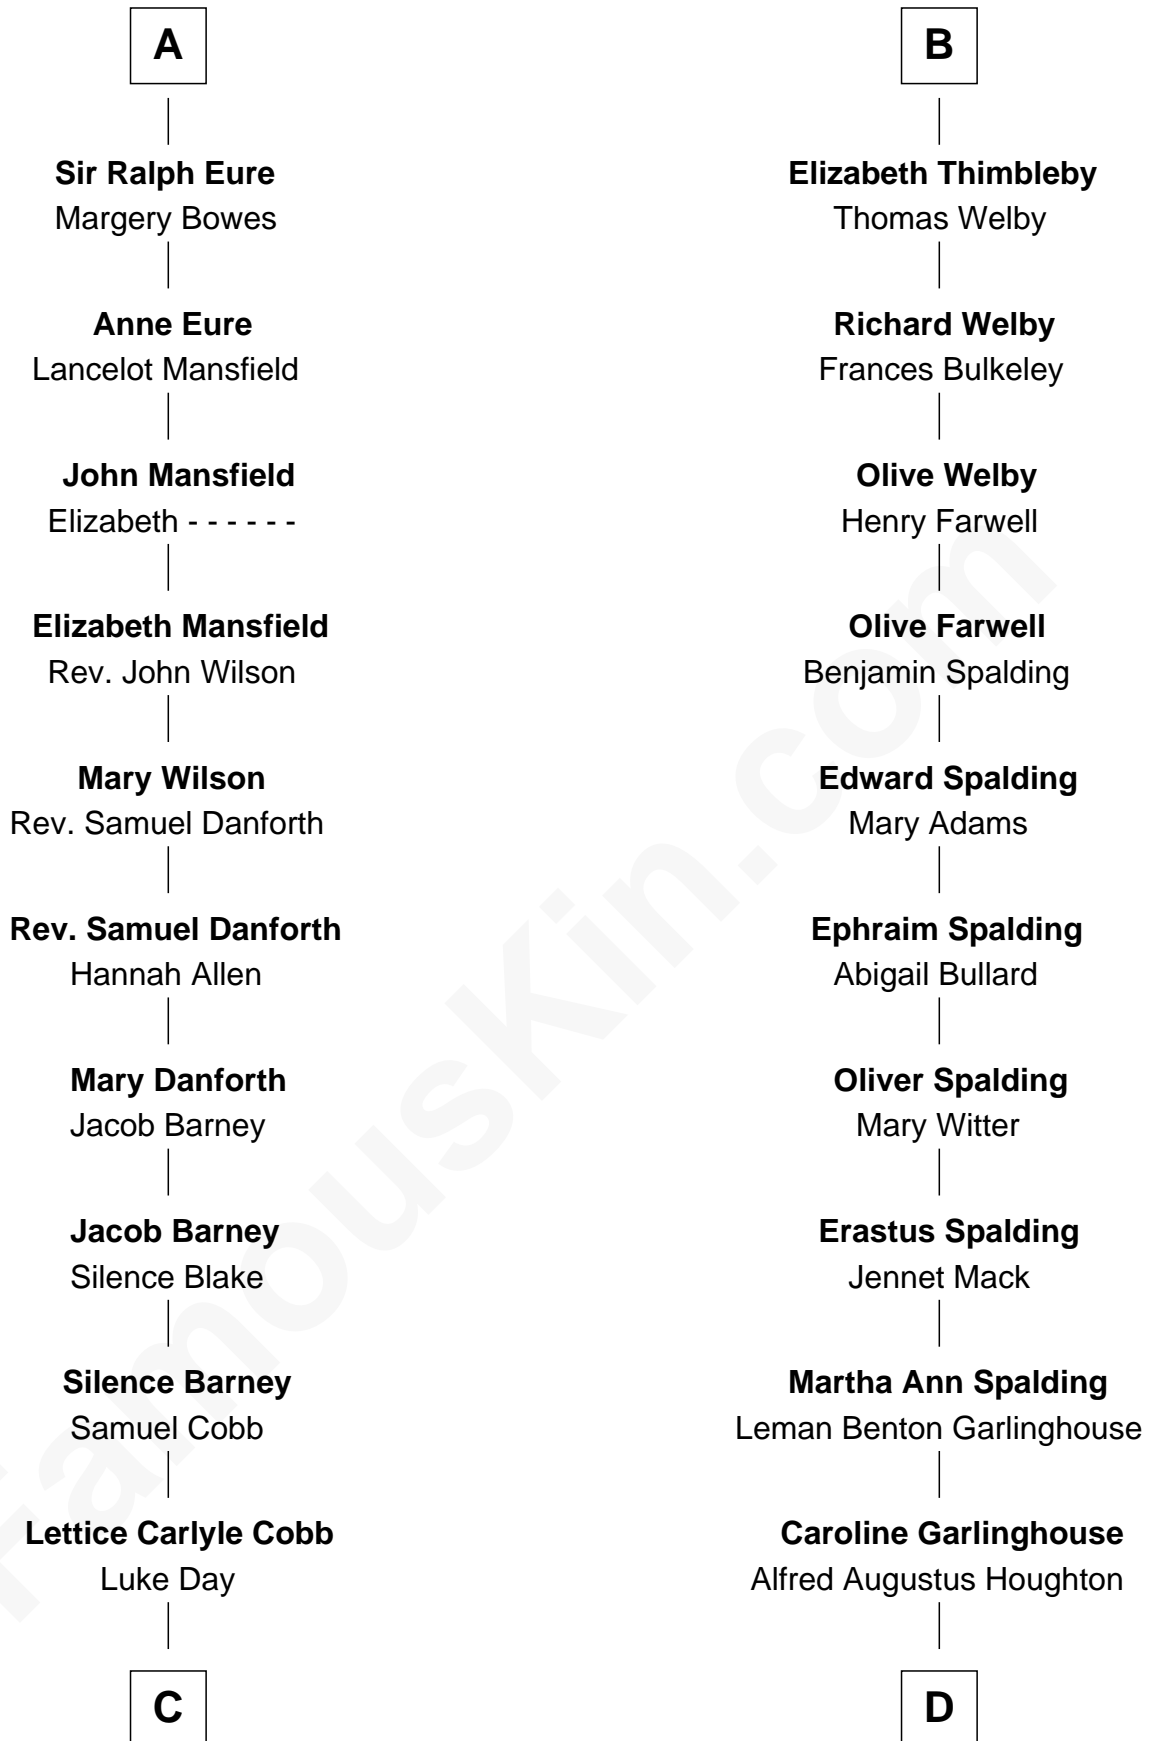

FamousKin.com

Relationship Chart of

Sandra Day O'Connor

First Female U.S. Supreme Court Justice

18th cousin 2 times removed of

Katharine Hepburn
Movie Actress

Sir William de Ros
Margery de Badlesmere

C

Hollis Day

Eliza L. Flanders

Henry Clay Day

Alice Edith Hilton

Henry R. Day

Ada Mae Wilkey

Sandra Day O'Connor

U.S. Supreme Court Justice