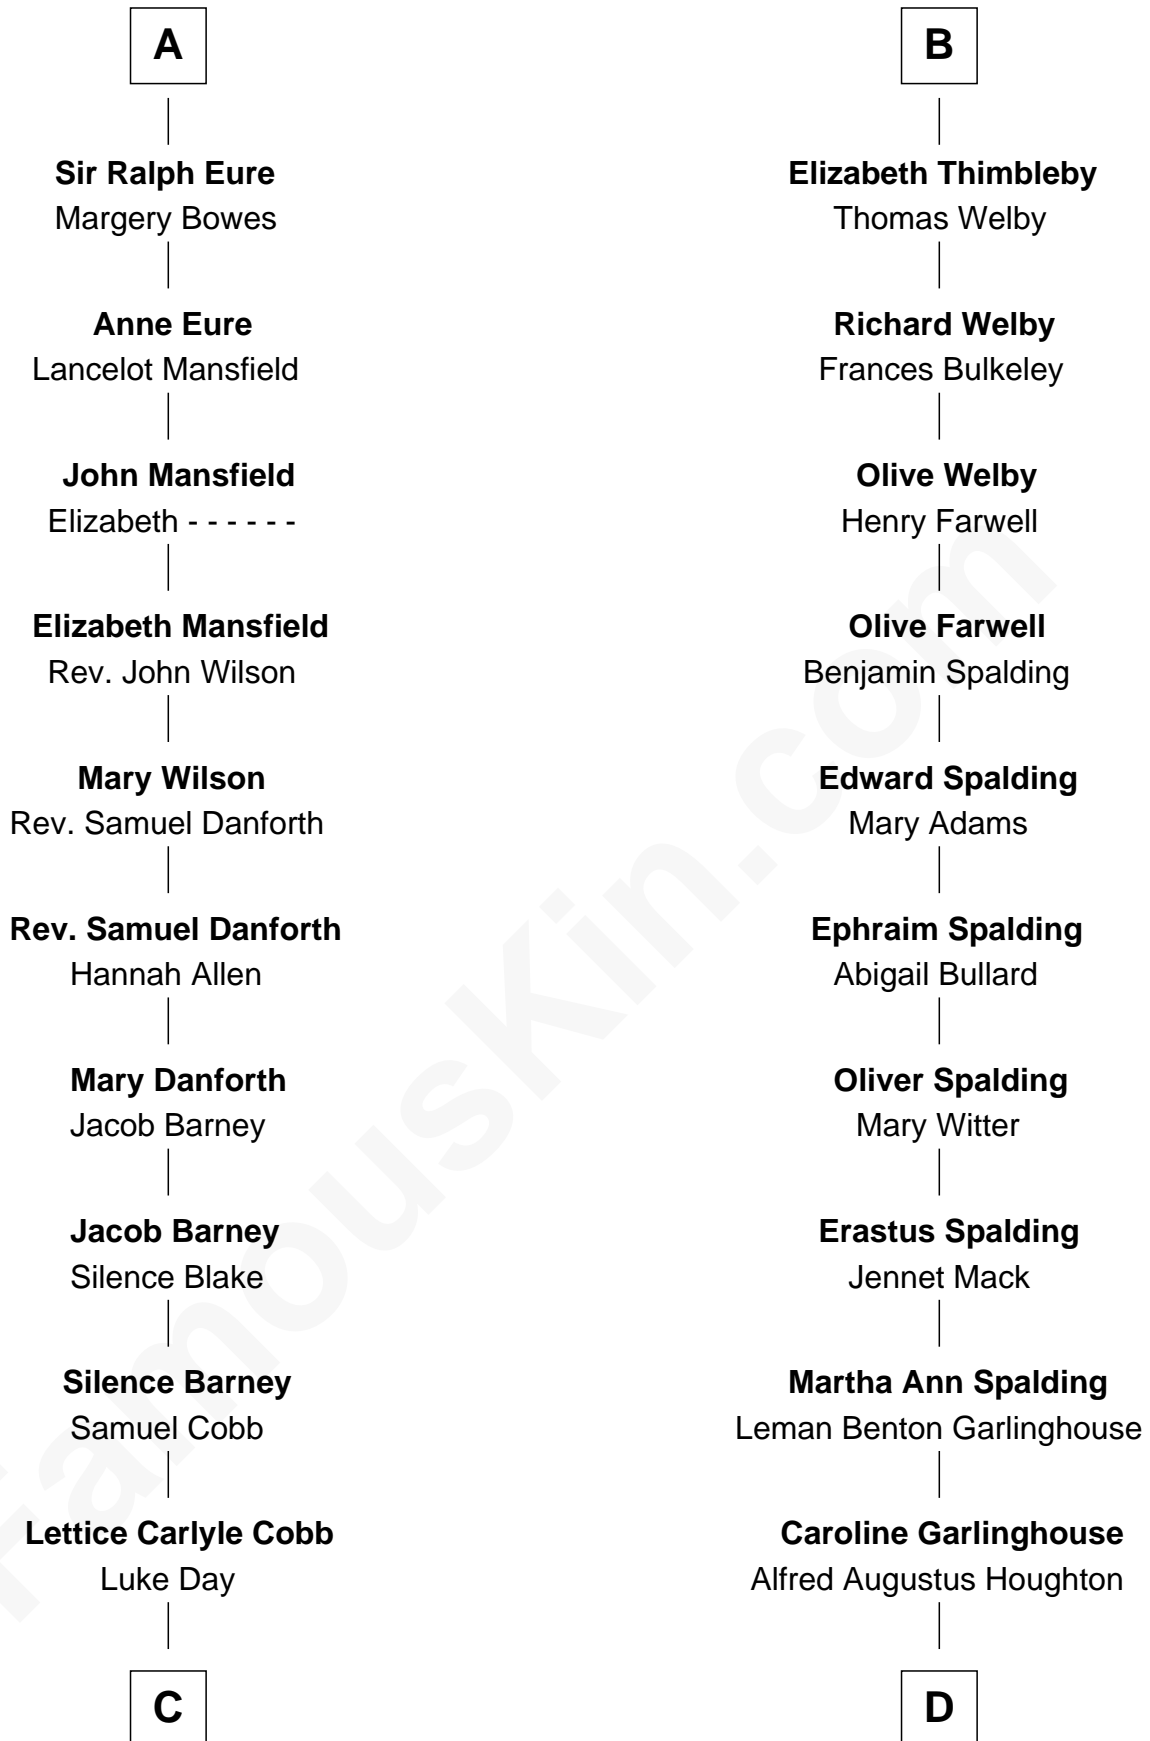

FamousKin.com

Relationship Chart of

Sandra Day O'Connor

First Female U.S. Supreme Court Justice

18th cousin 2 times removed of

Katharine Hepburn
Movie Actress

C

Hollis Day

Eliza L. Flanders

Henry Clay Day

Alice Edith Hilton

Henry R. Day

Ada Mae Wilkey

Sandra Day O'Connor

U.S. Supreme Court Justice

D