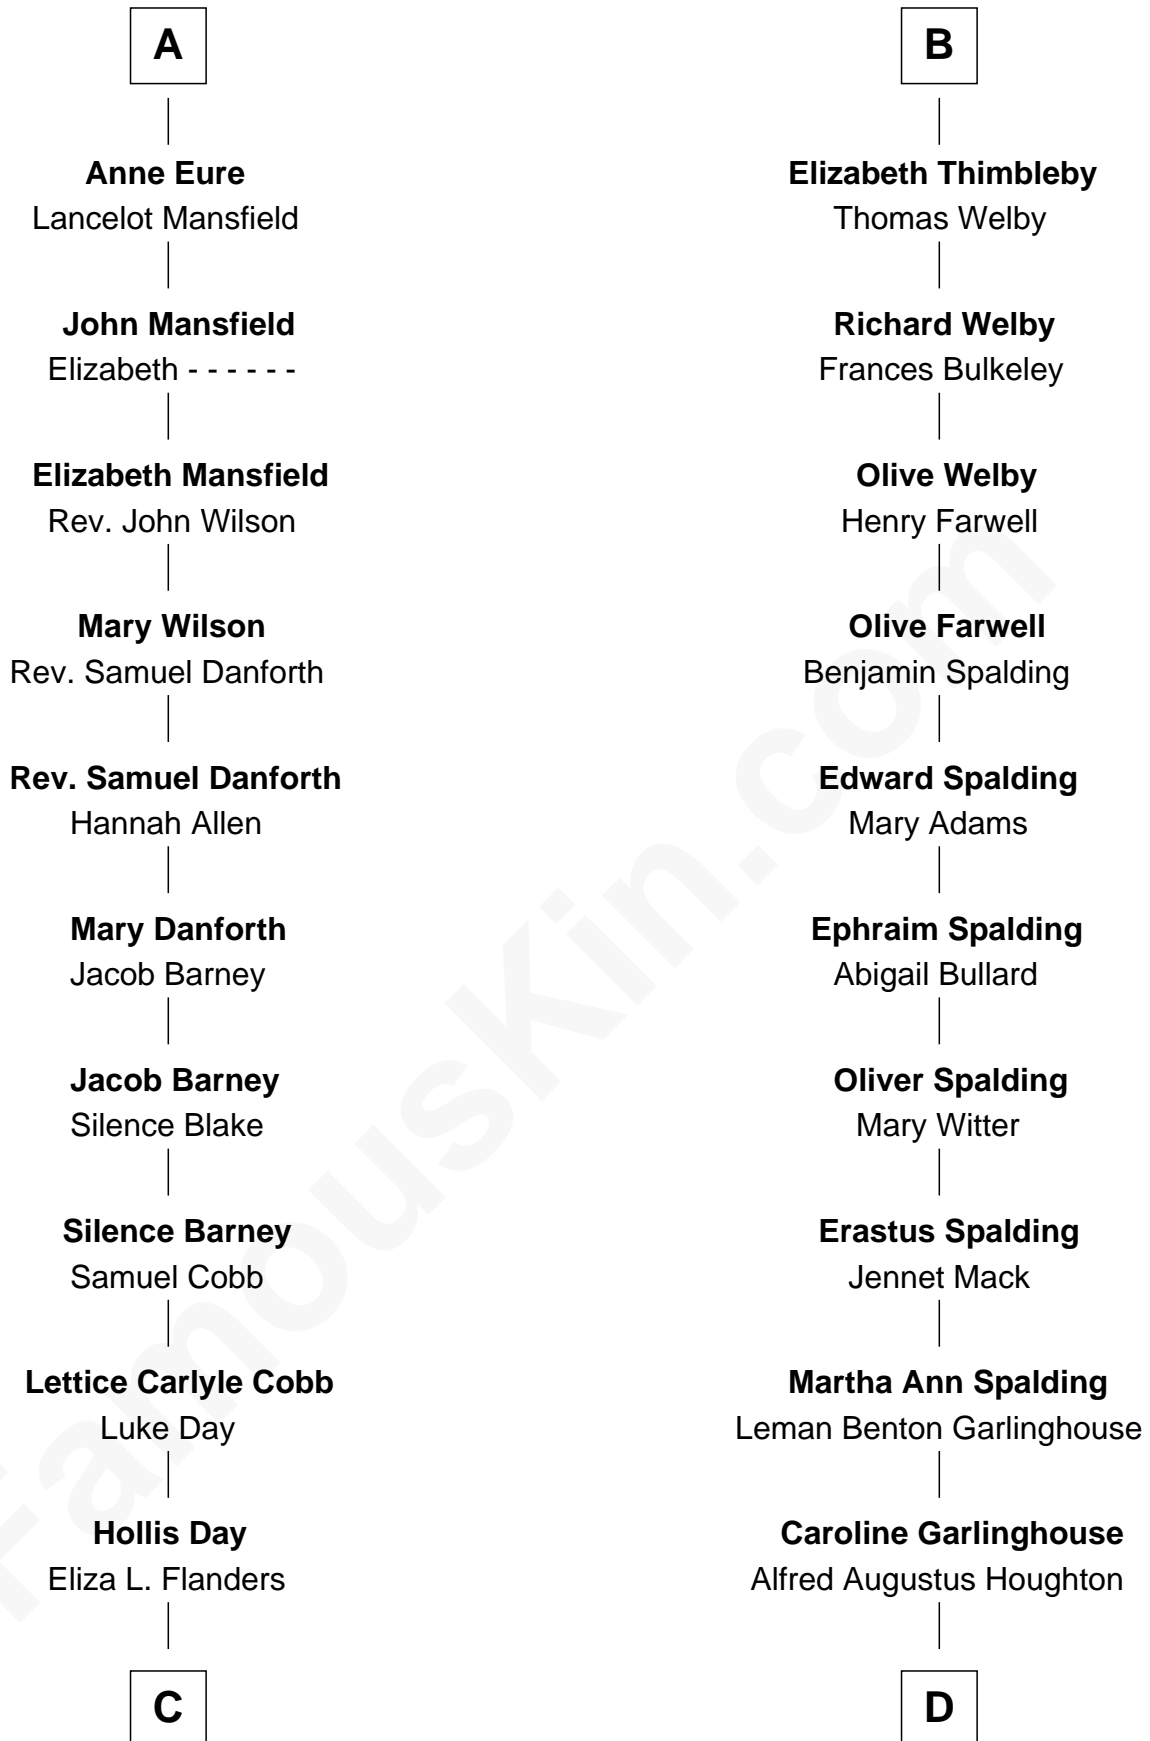

FamousKin.com
Relationship Chart of
Sandra Day O'Connor

First Female U.S. Supreme Court Justice

18th cousin 1 time removed of

Katharine Hepburn
Movie Actress

C

Henry Clay Day
Alice Edith Hilton

Henry R. Day
Ada Mae Wilkey

Sandra Day O'Connor
U.S. Supreme Court Justice

D

Katharine Martha Houghton
Thomas Norval Hepburn

Katharine Hepburn
Movie Actress

FamousKin.com