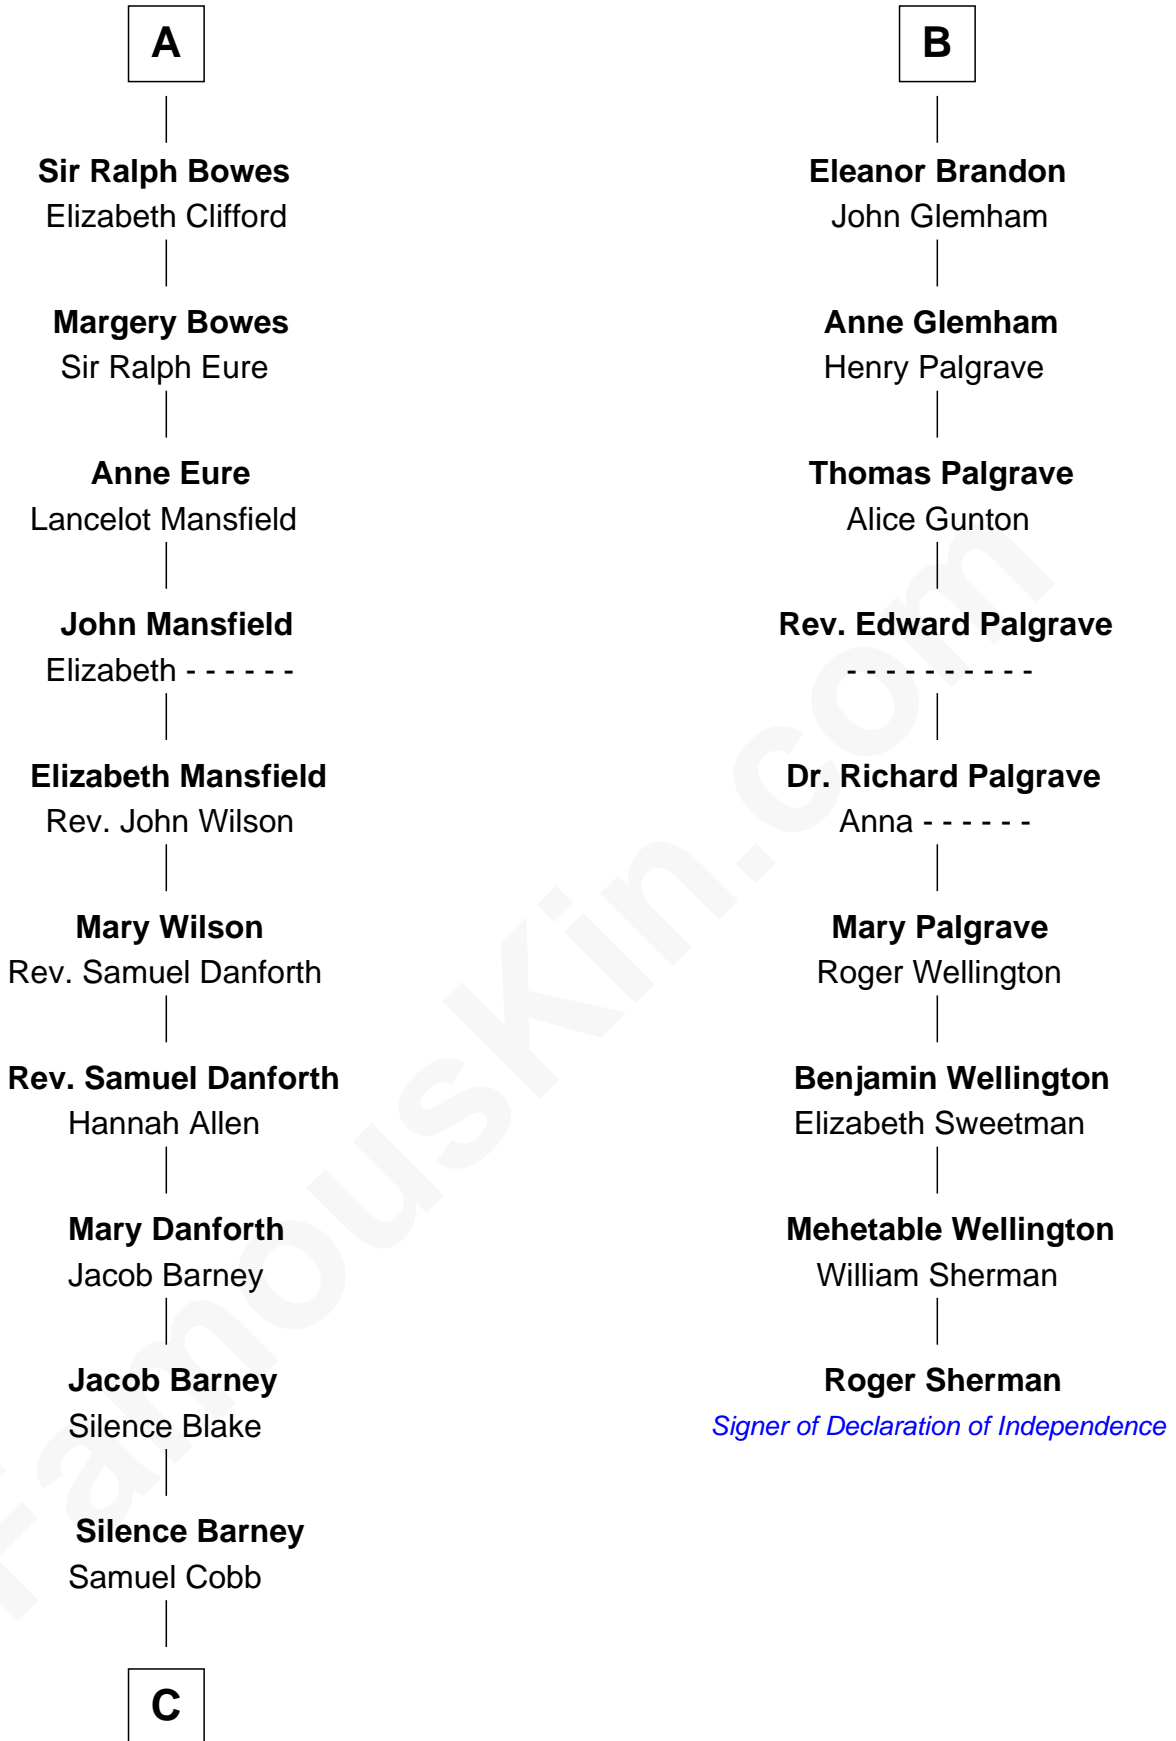

FamousKin.com

Relationship Chart of

Sandra Day O'Connor

First Female U.S. Supreme Court Justice

15th cousin 6 times removed of

Roger Sherman

Signer of the Declaration of Independence

C

—
Lettice Carlyle Cobb

Luke Day

—
Hollis Day

Eliza L. Flanders

—
Henry Clay Day

Alice Edith Hilton

—
Henry R. Day

Ada Mae Wilkey