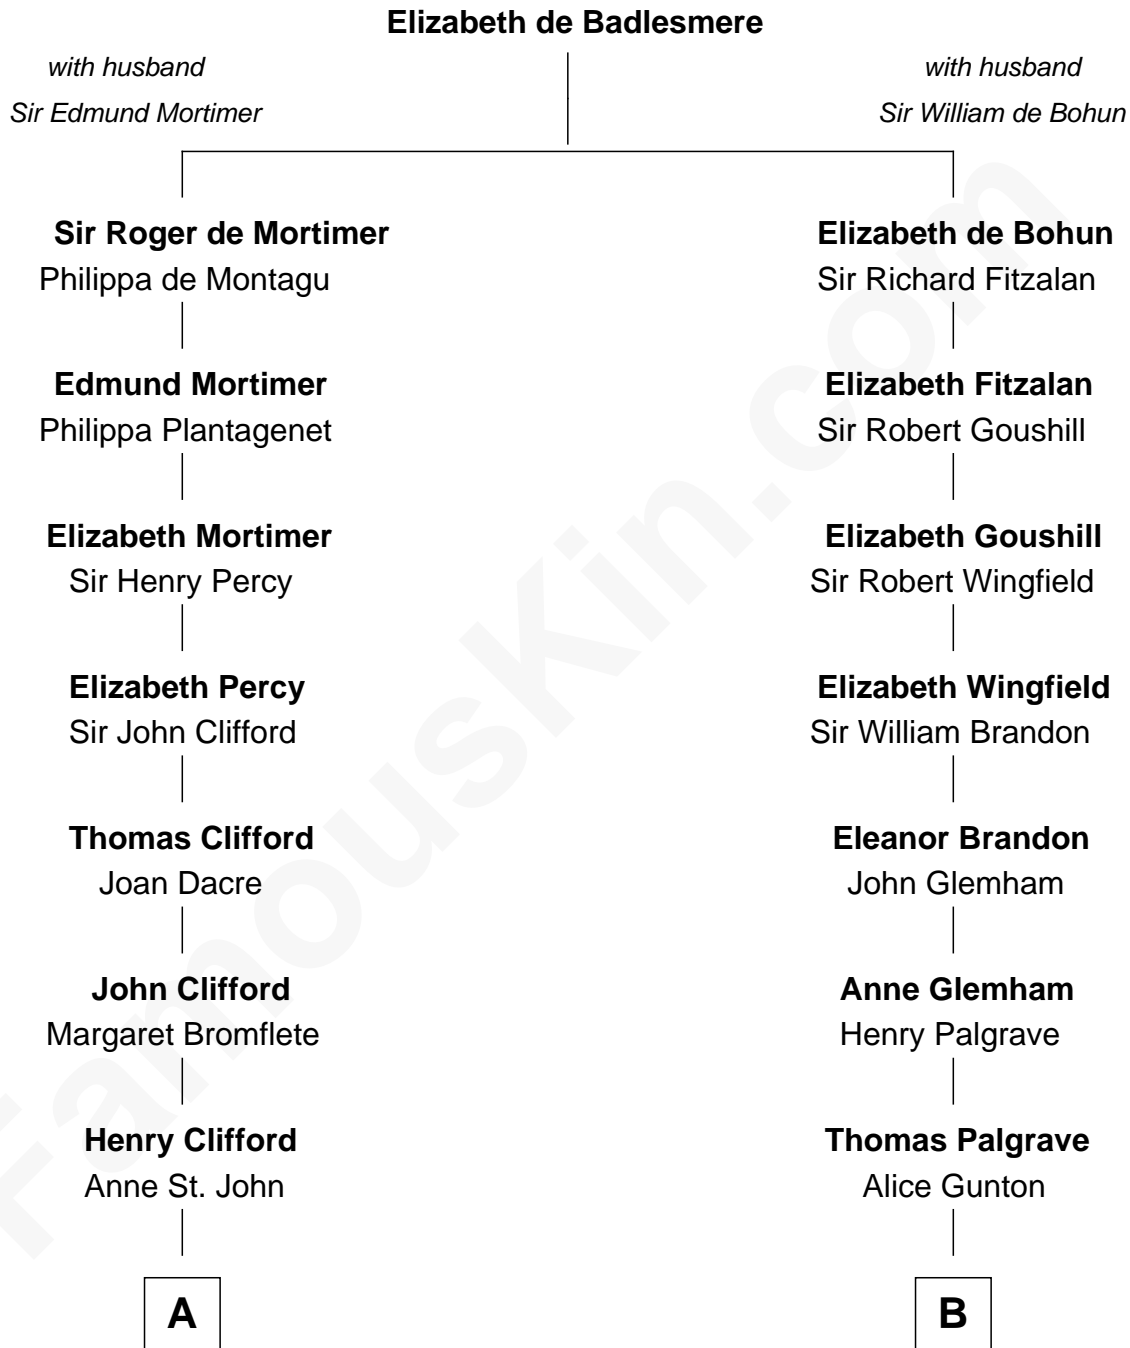

FamousKin.com

Relationship Chart of

Sandra Day O'Connor

First Female U.S. Supreme Court Justice

12th cousin 9 times removed of

Roger Sherman

Signer of the Declaration of Independence

C

—
Lettice Carlyle Cobb

Luke Day

—
Hollis Day

Eliza L. Flanders

—
Henry Clay Day

Alice Edith Hilton

—
Henry R. Day

Ada Mae Wilkey