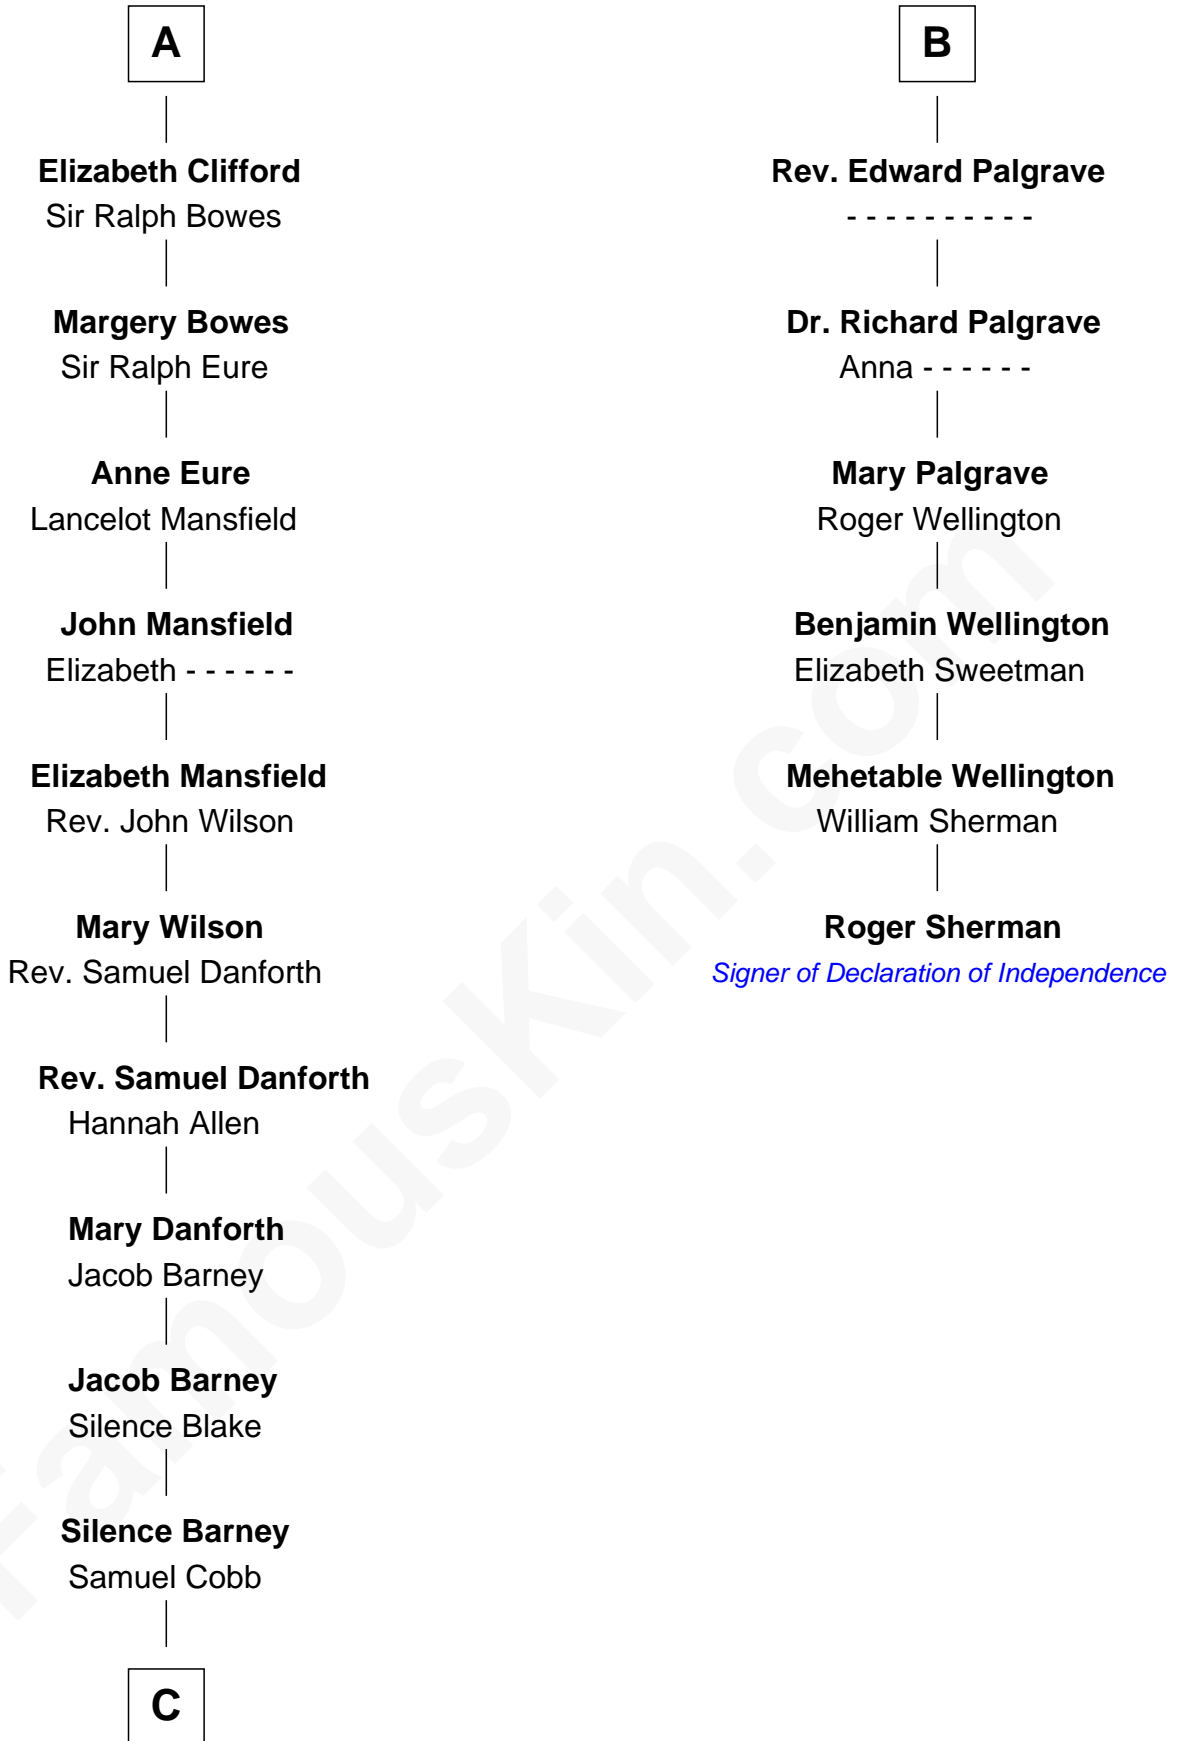

FamousKin.com

Relationship Chart of

Sandra Day O'Connor

First Female U.S. Supreme Court Justice

12th cousin 9 times removed of

Roger Sherman

Signer of the Declaration of Independence

C

—
Lettice Carlyle Cobb

Luke Day

—
Hollis Day

Eliza L. Flanders

—
Henry Clay Day

Alice Edith Hilton

—
Henry R. Day

Ada Mae Wilkey