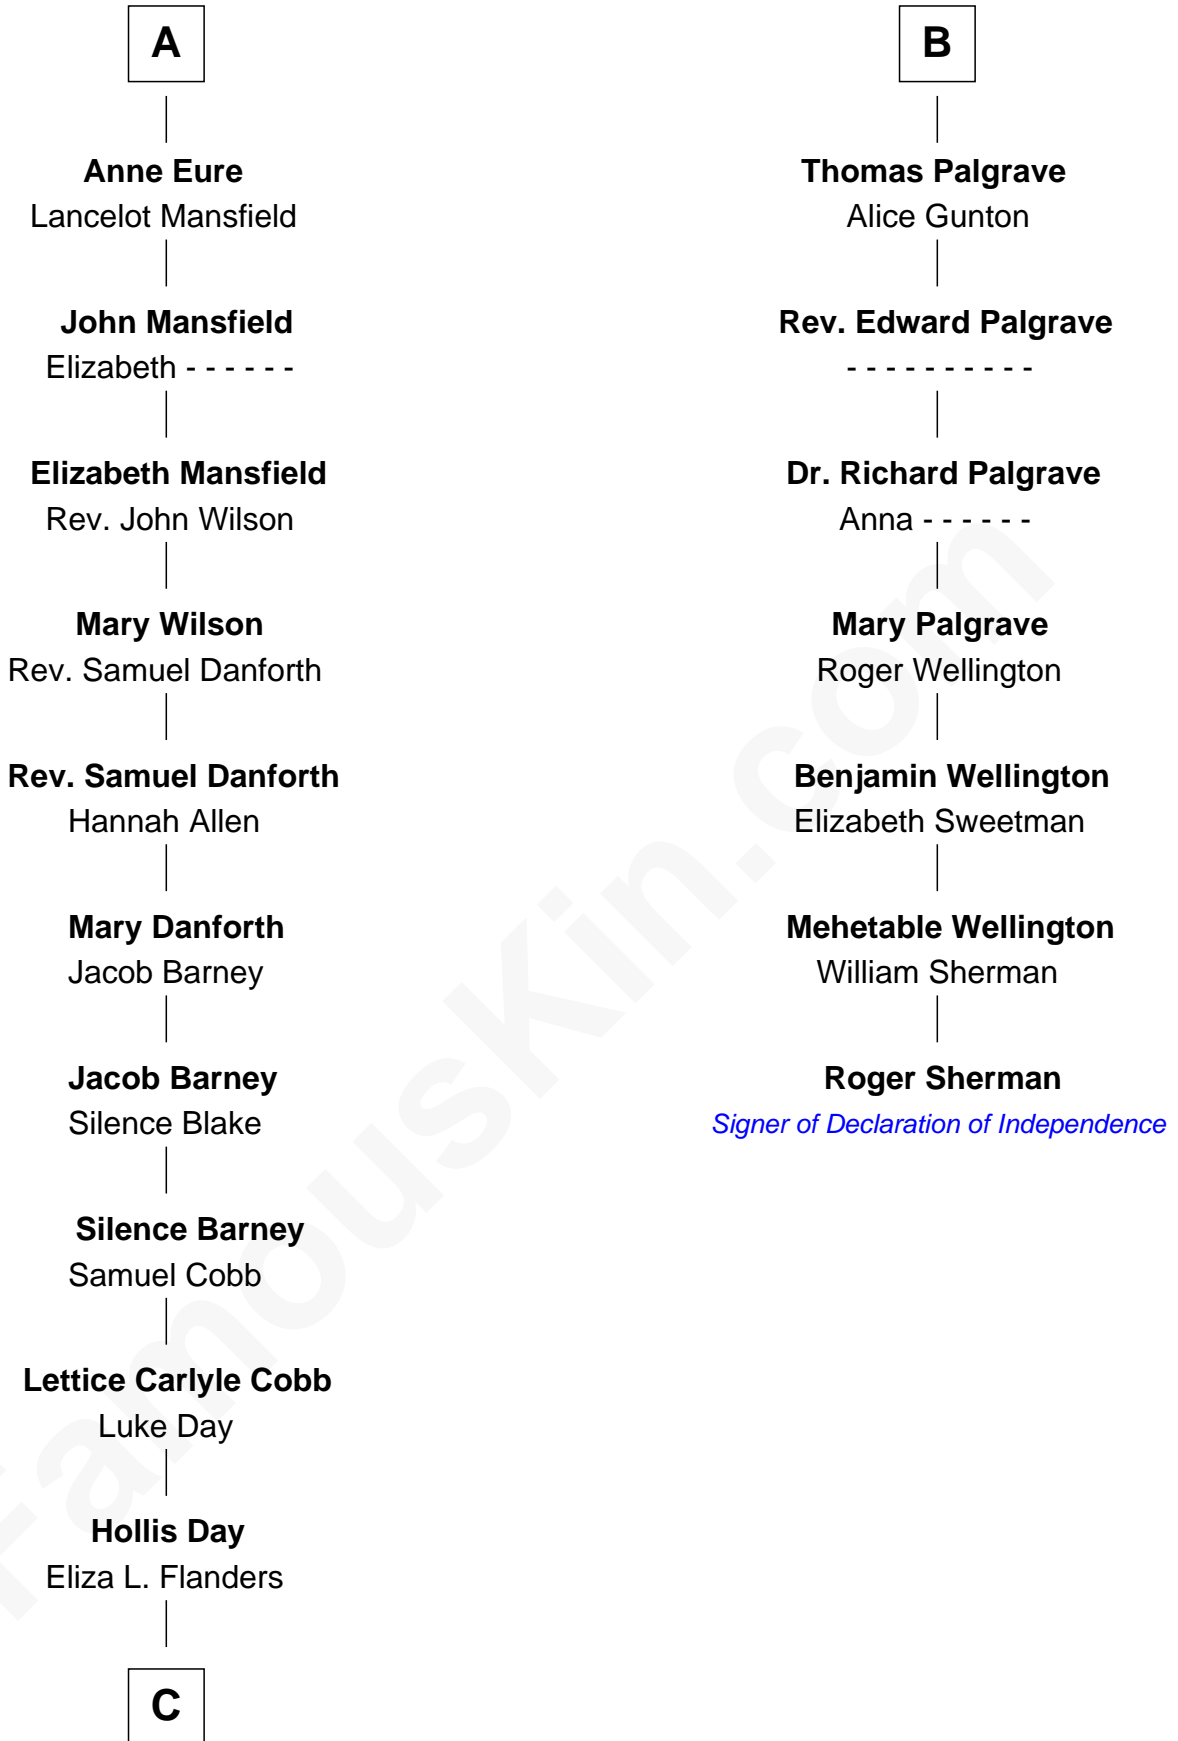

FamousKin.com

Relationship Chart of

Sandra Day O'Connor

First Female U.S. Supreme Court Justice

13th cousin 6 times removed of

Roger Sherman

Signer of the Declaration of Independence

Edmund Fitzalan

Alice de Warenne

C

Henry Clay Day
Alice Edith Hilton

Henry R. Day
Ada Mae Wilkey

Sandra Day O'Connor
U.S. Supreme Court Justice

FamousKin.com