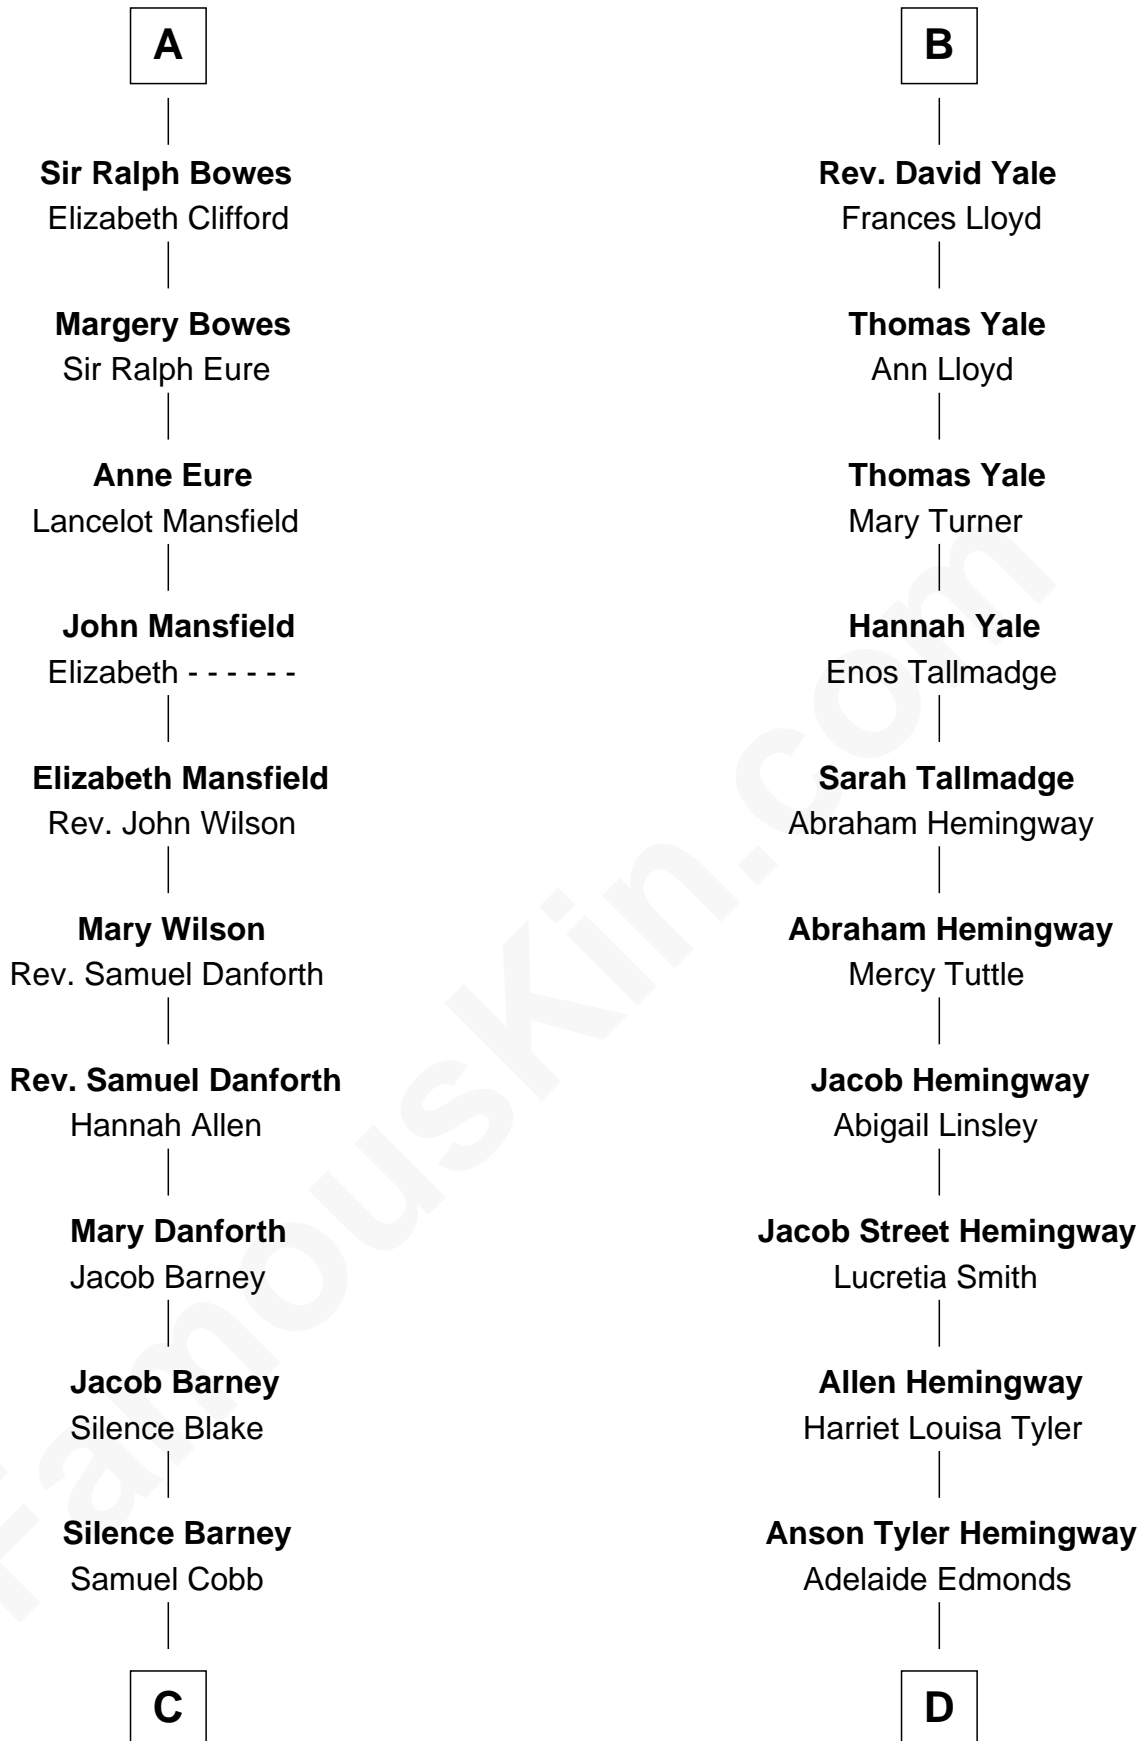

FamousKin.com

Relationship Chart of

Sandra Day O'Connor

First Female U.S. Supreme Court Justice

18th cousin 3 times removed of

Ernest Hemingway

Author of The Sun Also Rises

C

Lettice Carlyle Cobb

Luke Day

Hollis Day

Eliza L. Flanders

Henry Clay Day

Alice Edith Hilton

Henry R. Day

Ada Mae Wilkey