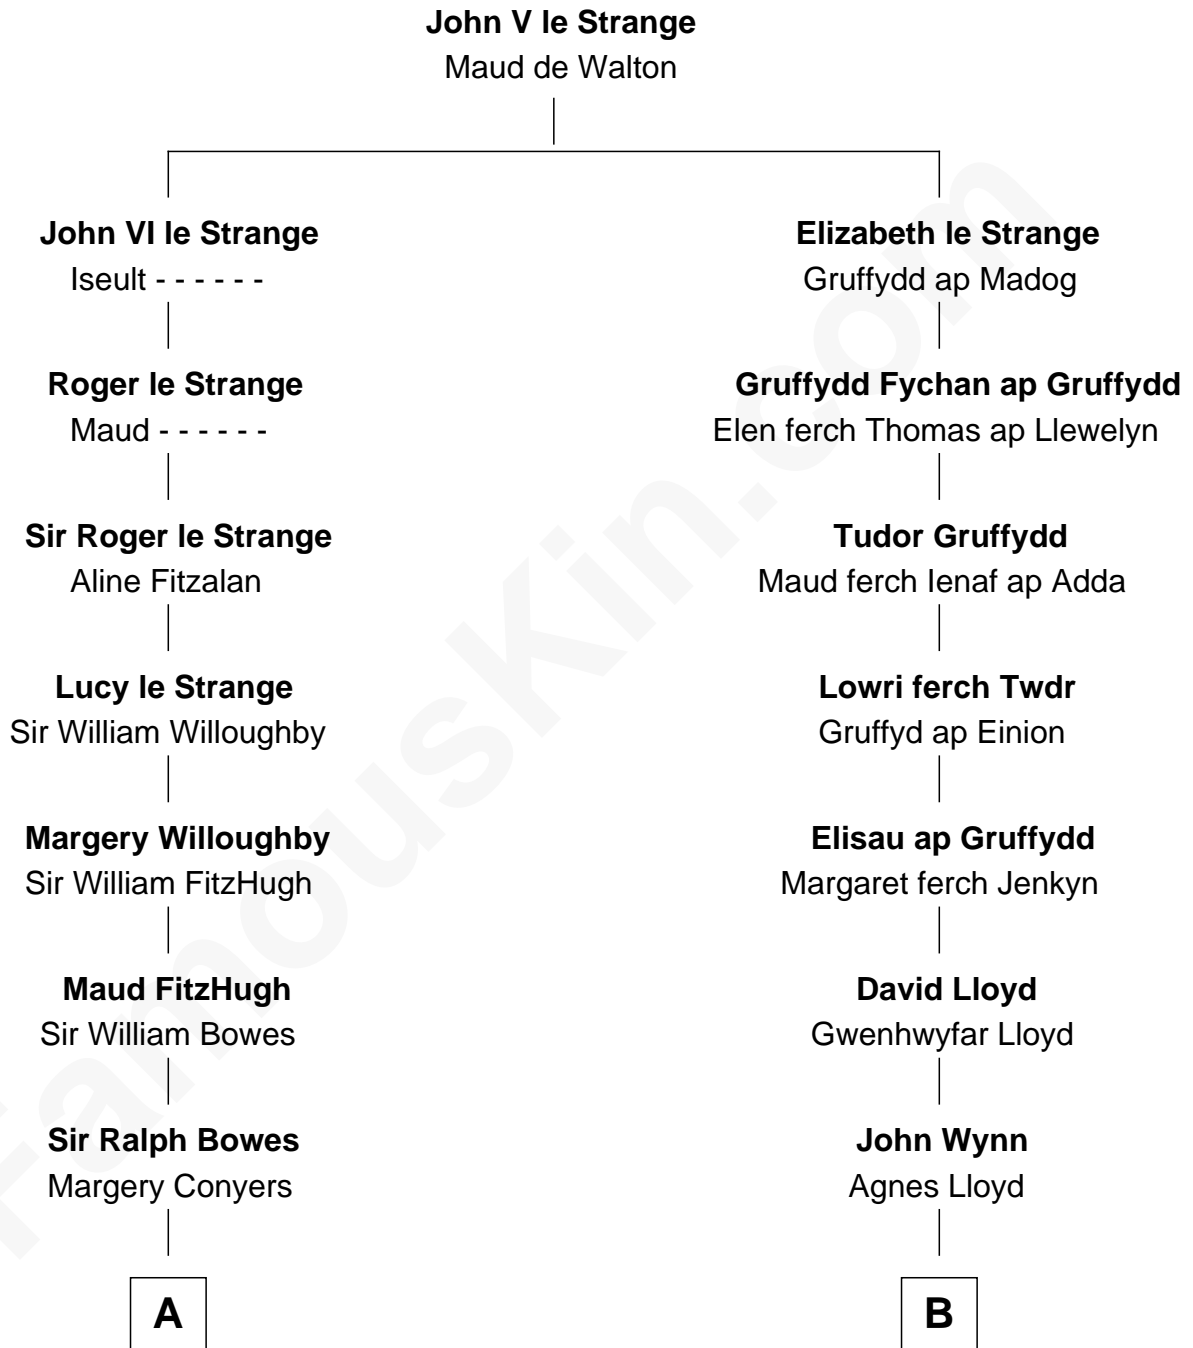

FamousKin.com

Relationship Chart of

Sandra Day O'Connor

First Female U.S. Supreme Court Justice

18th cousin 3 times removed of

Ernest Hemingway

Author of The Sun Also Rises

C

Lettice Carlyle Cobb

Luke Day

Hollis Day

Eliza L. Flanders

Henry Clay Day

Alice Edith Hilton

Henry R. Day

Ada Mae Wilkey