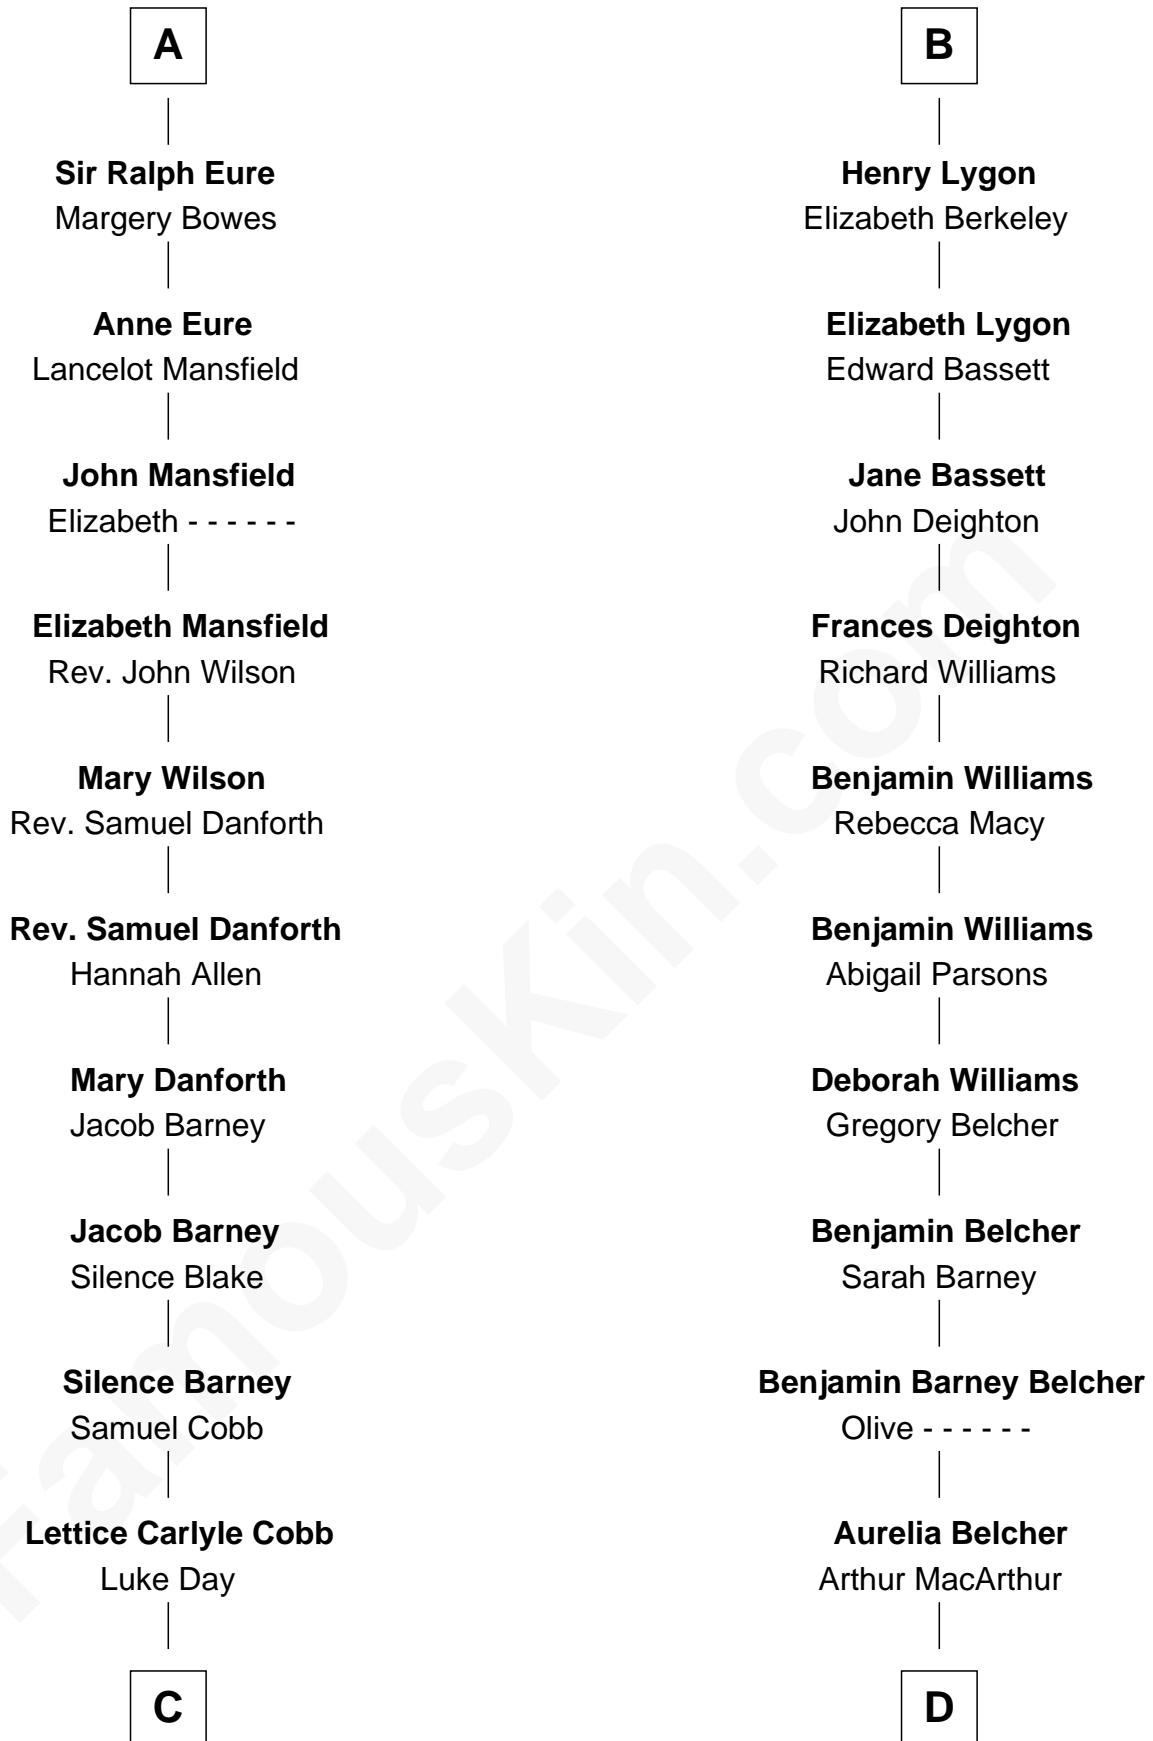

## Relationship Chart of

### Sandra Day O'Connor

*First Female U.S. Supreme Court Justice*

18th cousin 2 times removed of

### General Douglas MacArthur

*U.S. Army - World War II*

**C**

**Hollis Day**

Eliza L. Flanders

**Henry Clay Day**

Alice Edith Hilton

**Henry R. Day**