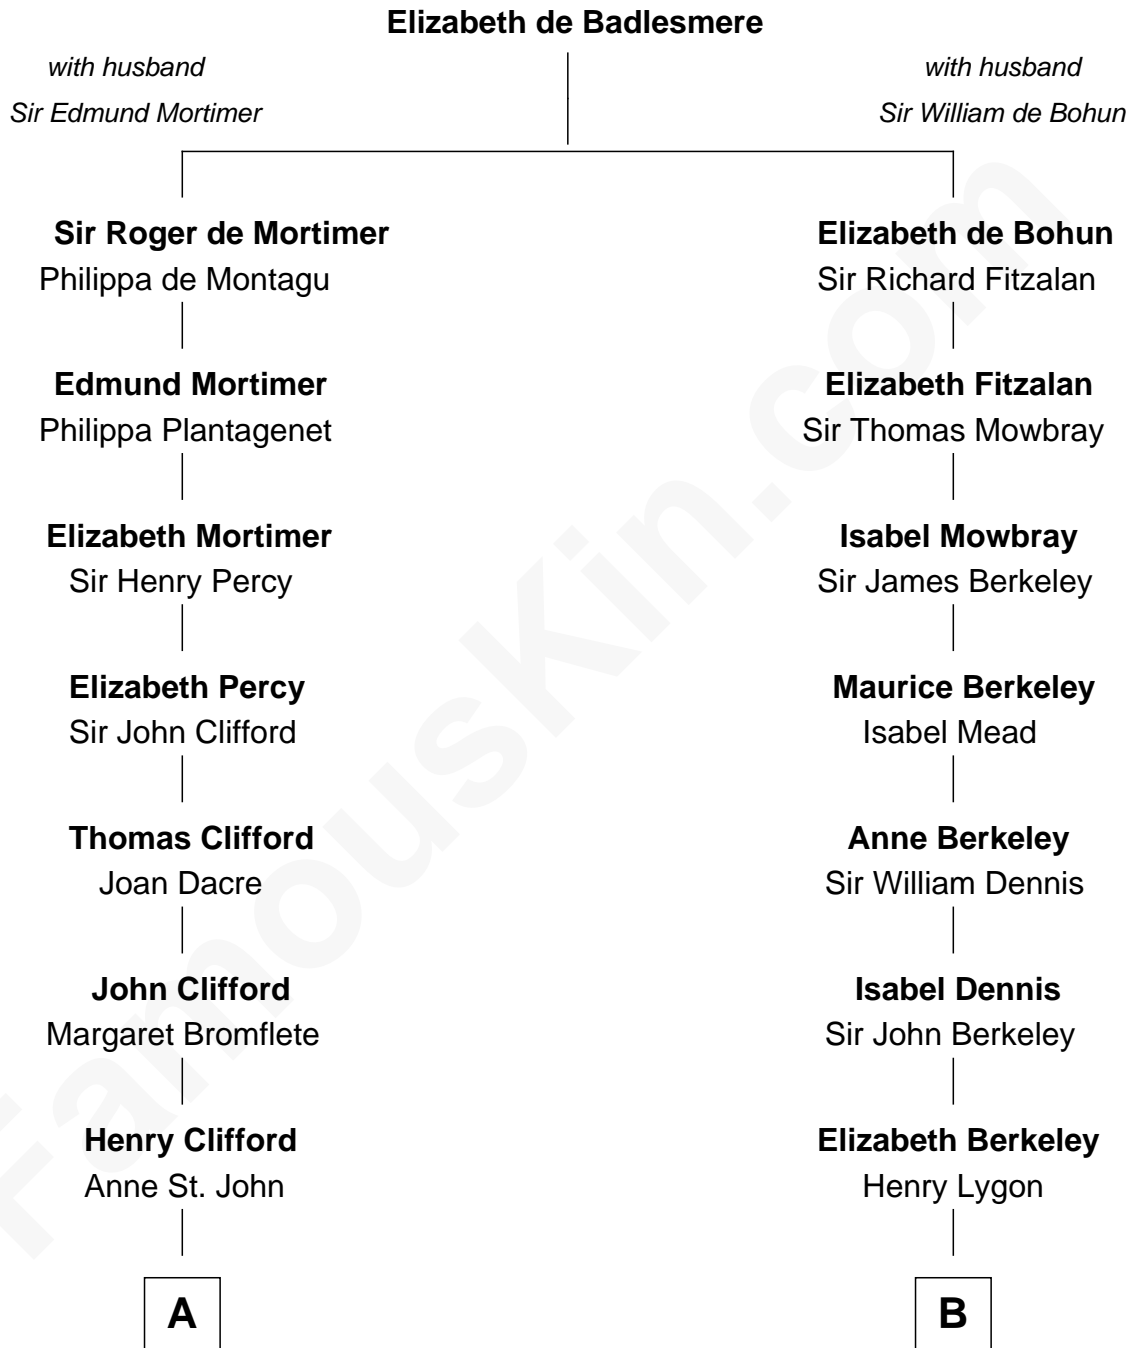

General Douglas MacArthur

U.S. Army - World War II