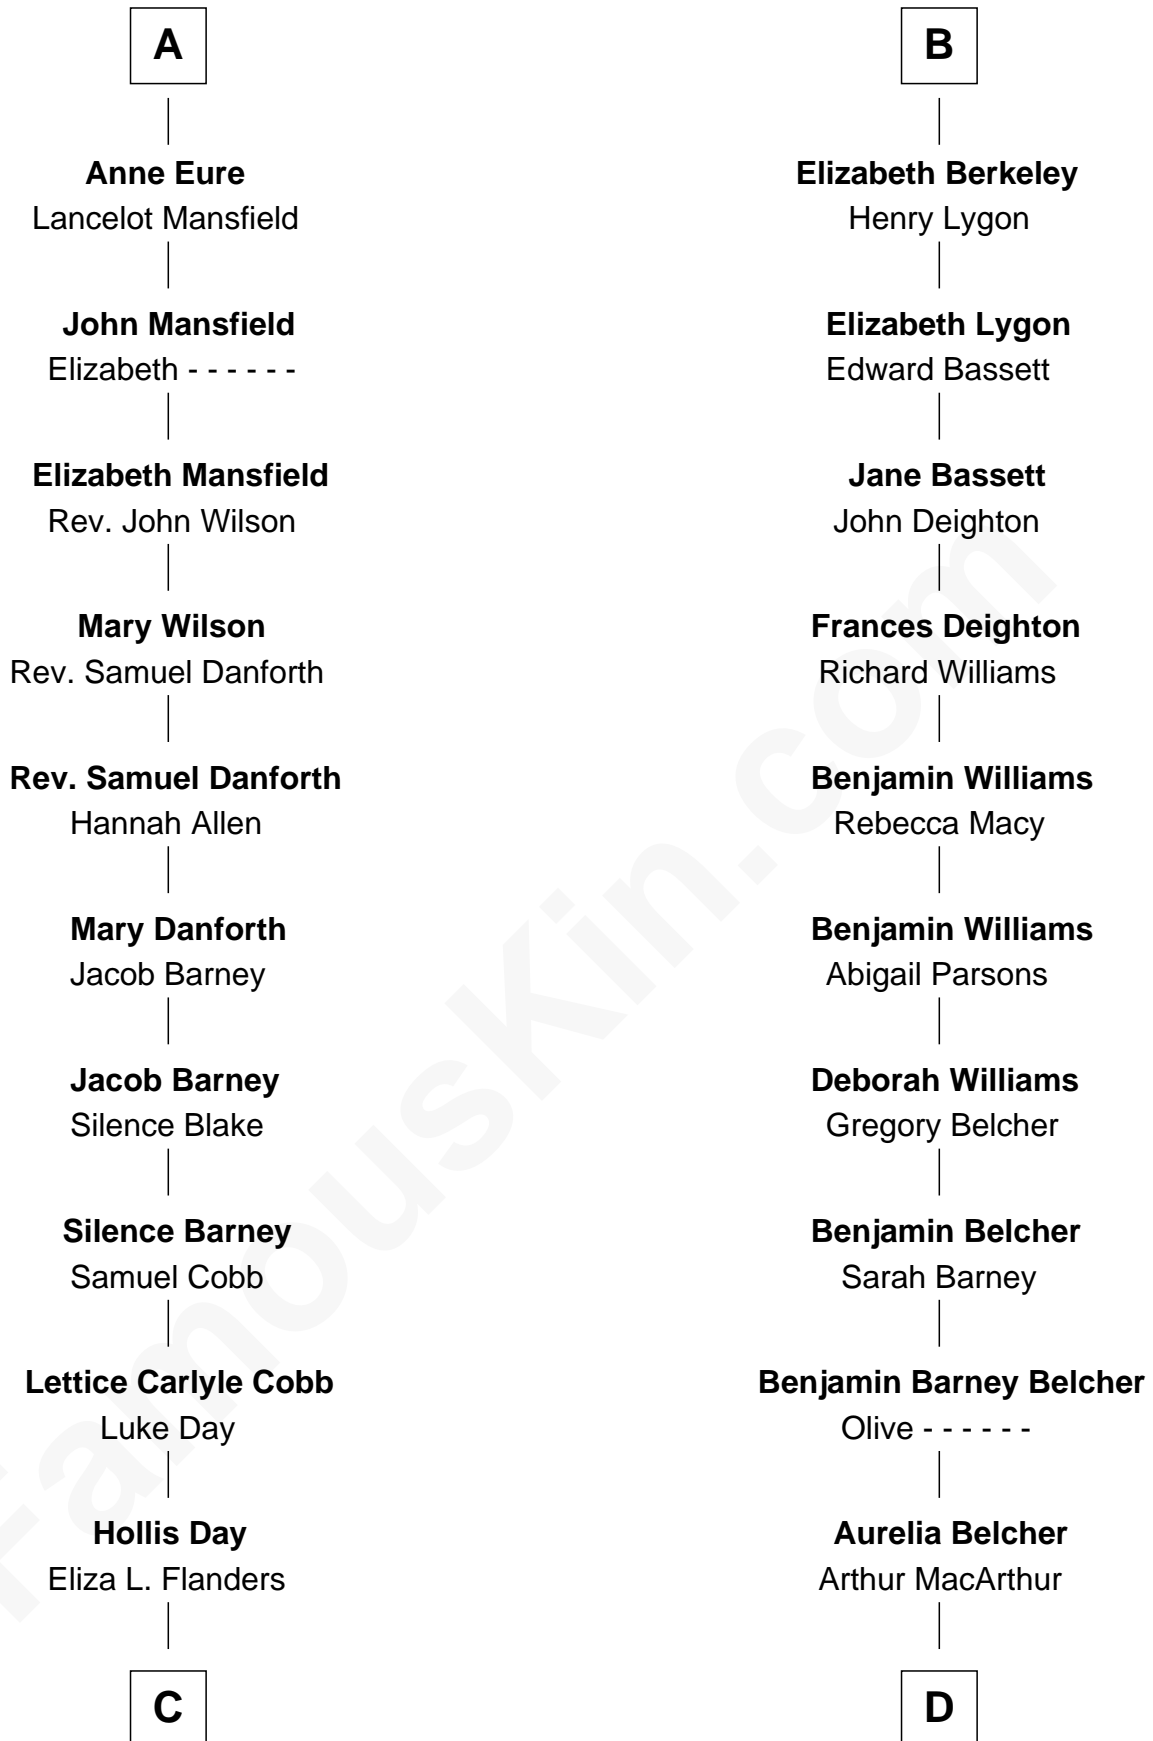

## Relationship Chart of

### Sandra Day O'Connor

*First Female U.S. Supreme Court Justice*

18th cousin 1 time removed of

### General Douglas MacArthur

*U.S. Army - World War II*

**Edmund Fitzalan**

Alice de Warenne

**C**

**Henry Clay Day**  
Alice Edith Hilton

**Henry R. Day**  
Ada Mae Wilkey

**Sandra Day O'Connor**  
*U.S. Supreme Court Justice*

**D**

**Gen. Arthur MacArthur**  
Mary Pinckney Hardy

**General Douglas MacArthur**  
*U.S. Army - World War II*

FamousKin.com