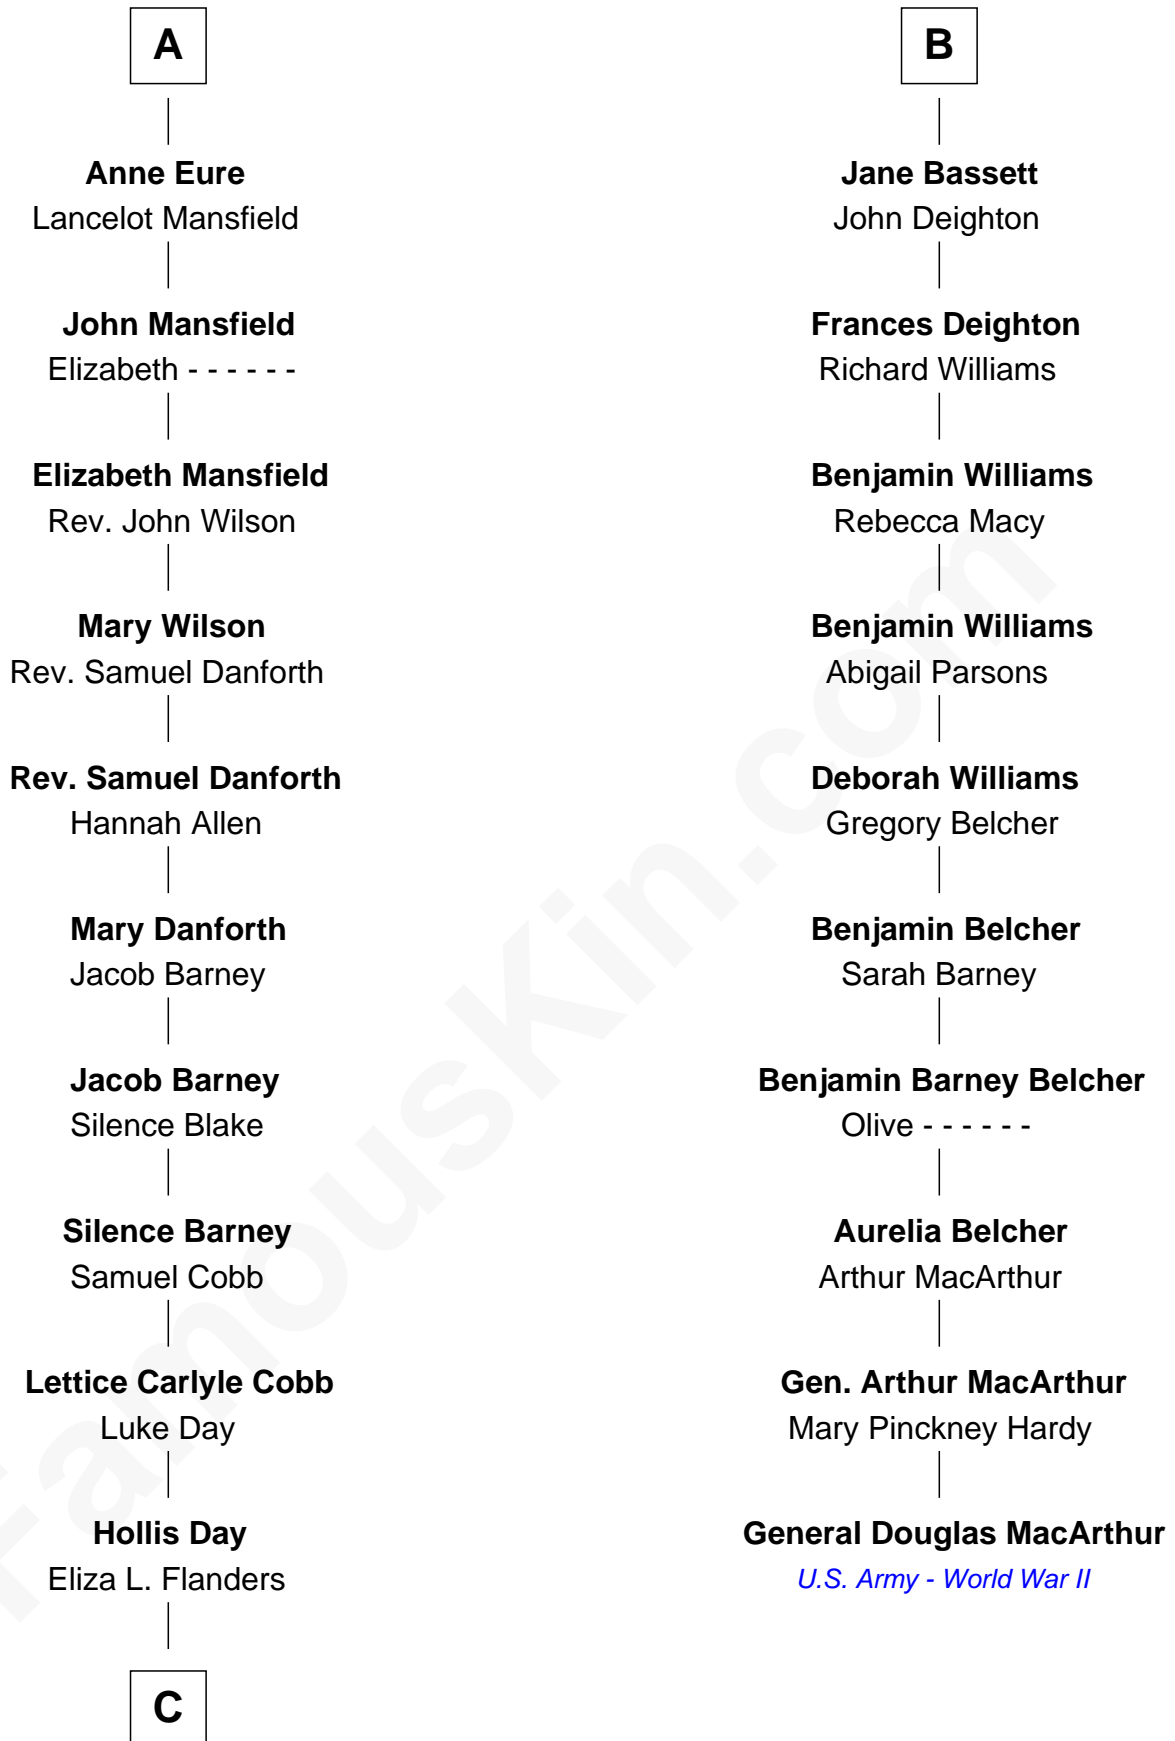

FamousKin.com

Relationship Chart of

Sandra Day O'Connor

First Female U.S. Supreme Court Justice

16th cousin 3 times removed of

General Douglas MacArthur

U.S. Army - World War II

C

Henry Clay Day
Alice Edith Hilton

Henry R. Day
Ada Mae Wilkey

Sandra Day O'Connor
U.S. Supreme Court Justice

FamousKin.com