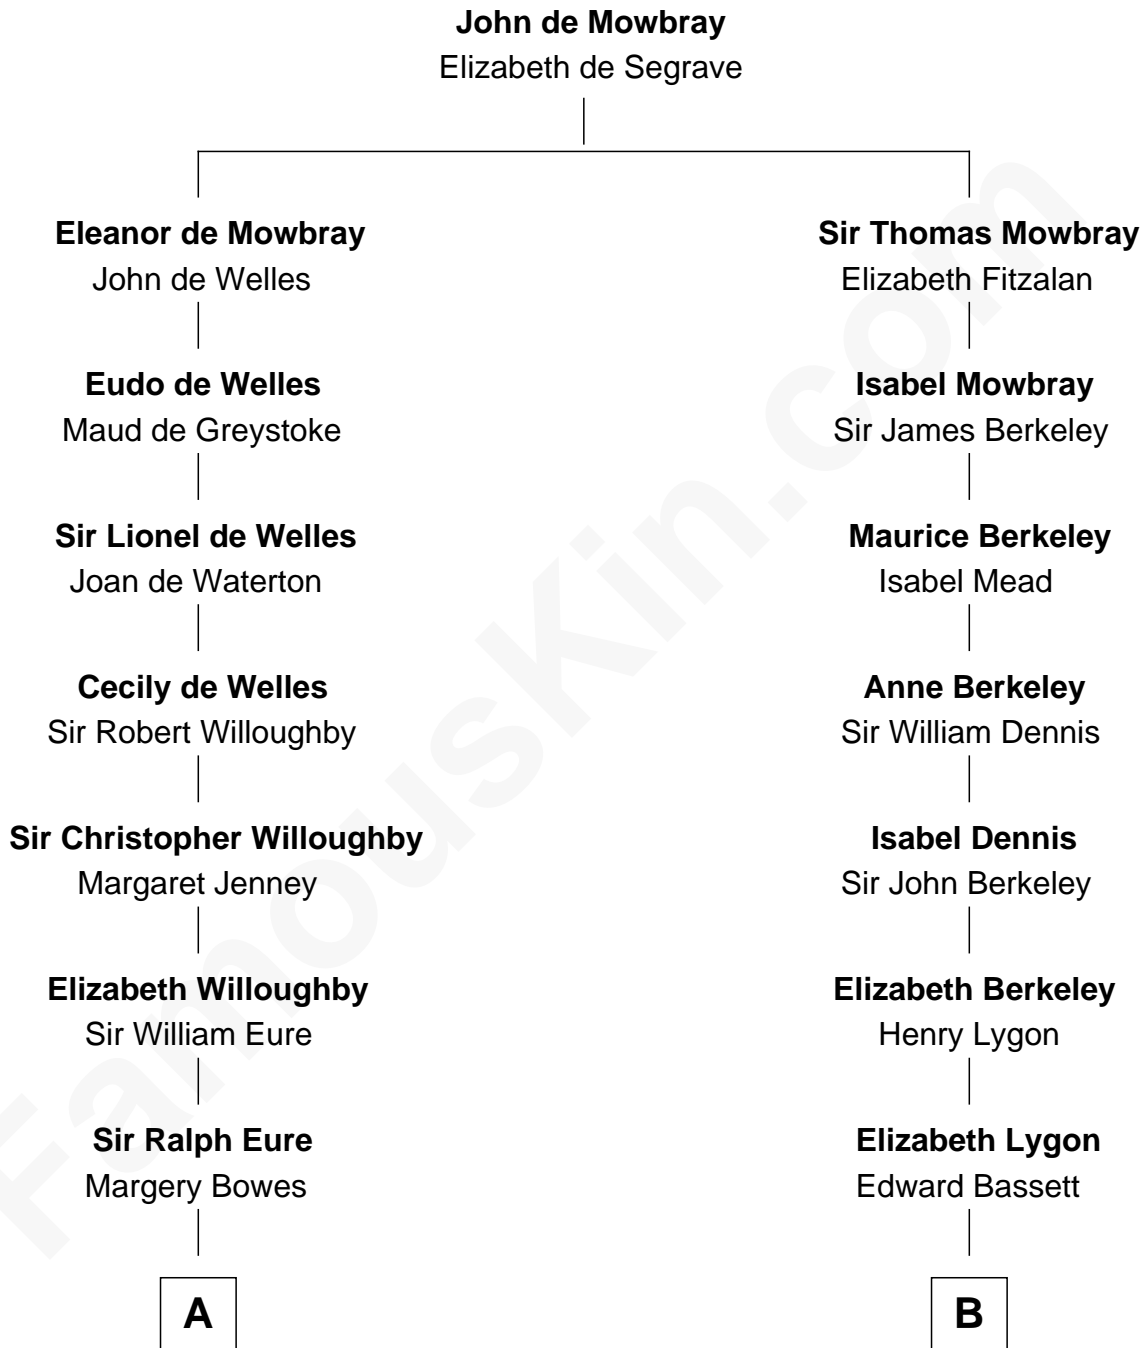

FamousKin.com

Relationship Chart of

Sandra Day O'Connor

First Female U.S. Supreme Court Justice

16th cousin 3 times removed of

General Douglas MacArthur

U.S. Army - World War II

C

Henry Clay Day
Alice Edith Hilton

Henry R. Day
Ada Mae Wilkey

Sandra Day O'Connor
U.S. Supreme Court Justice

FamousKin.com