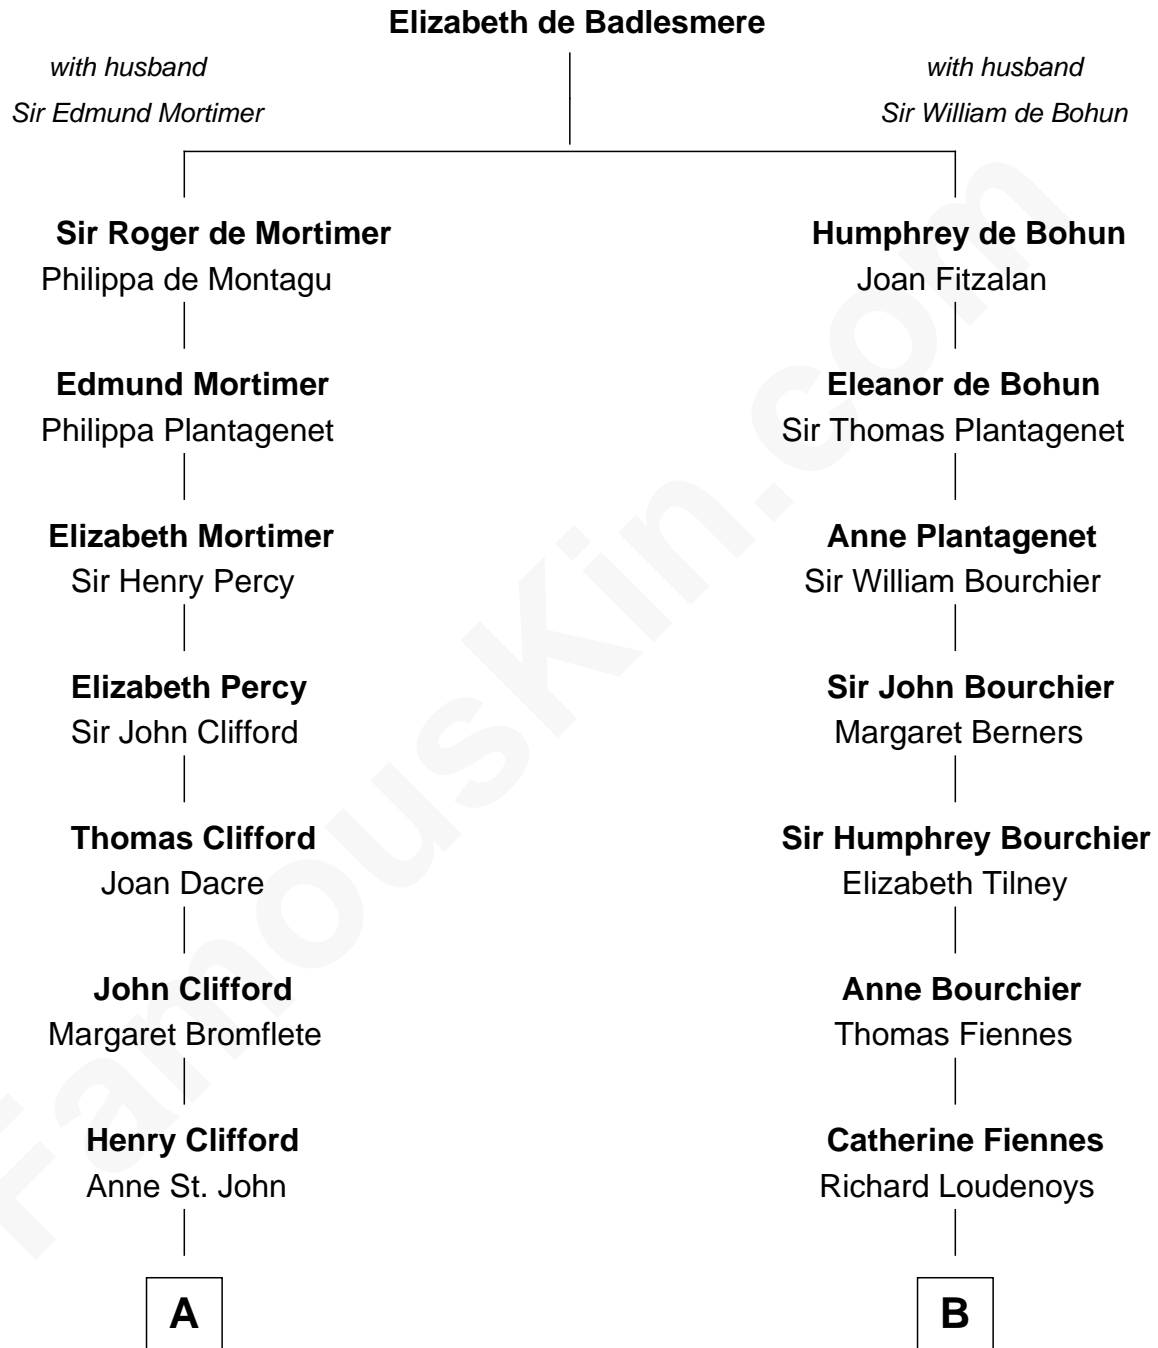

FamousKin.com

Relationship Chart of

Sandra Day O'Connor

First Female U.S. Supreme Court Justice

19th cousin 2 times removed of

Frank Lloyd Wright
American Architect

C

Lettice Carlyle Cobb

Luke Day

Hollis Day

Eliza L. Flanders

Henry Clay Day

Alice Edith Hilton

Henry R. Day

Ada Mae Wilkey

Sandra Day O'Connor