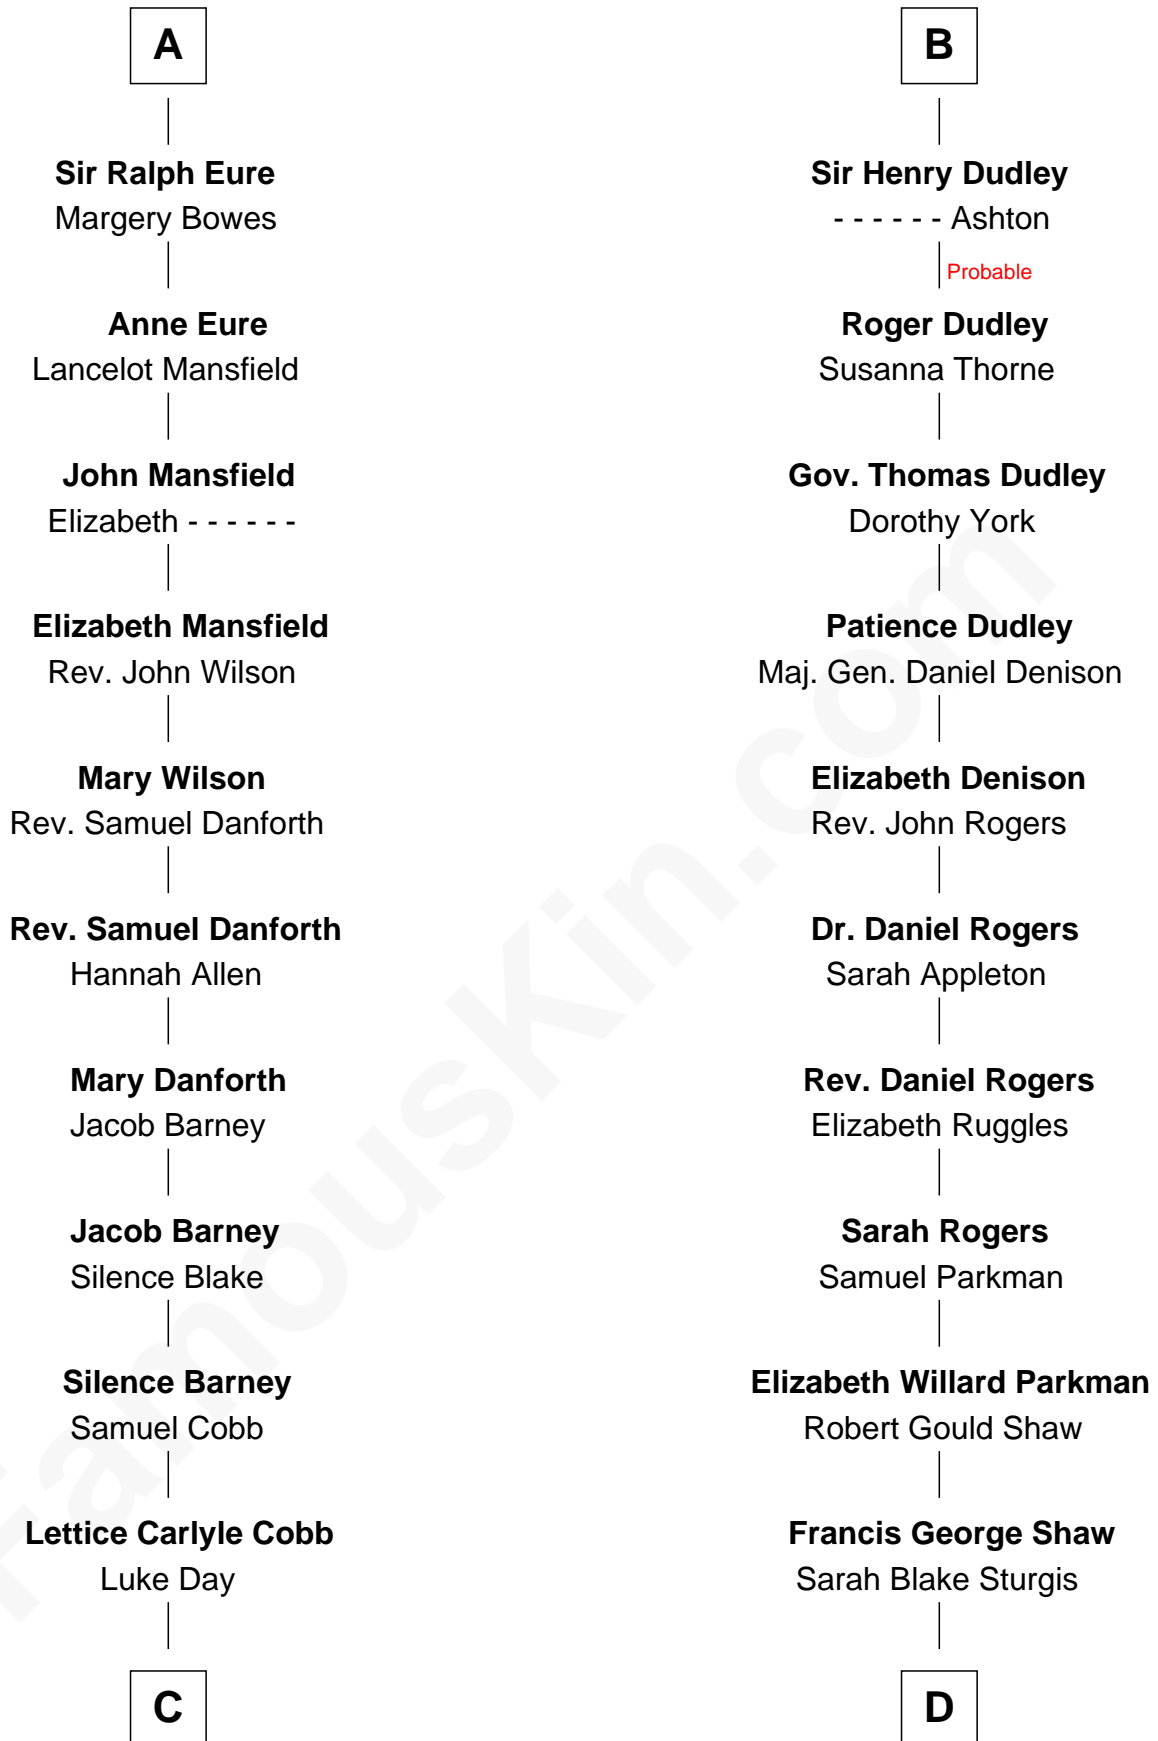

FamousKin.com

Relationship Chart of

Sandra Day O'Connor

First Female U.S. Supreme Court Justice

20th cousin 1 time removed of

Kyra Sedgwick

TV and Movie Actress

Sir William de Ros
Margery de Badlesmere

C

Hollis Day

Eliza L. Flanders

Henry Clay Day

Alice Edith Hilton

Henry R. Day

Ada Mae Wilkey

Sandra Day O'Connor

U.S. Supreme Court Justice

D

Susanna Shaw

Robert Bowne Minturn

Sarah May Minturn

Henry Dwight Sedgwick

Robert Minturn Sedgwick

Helen Peabody