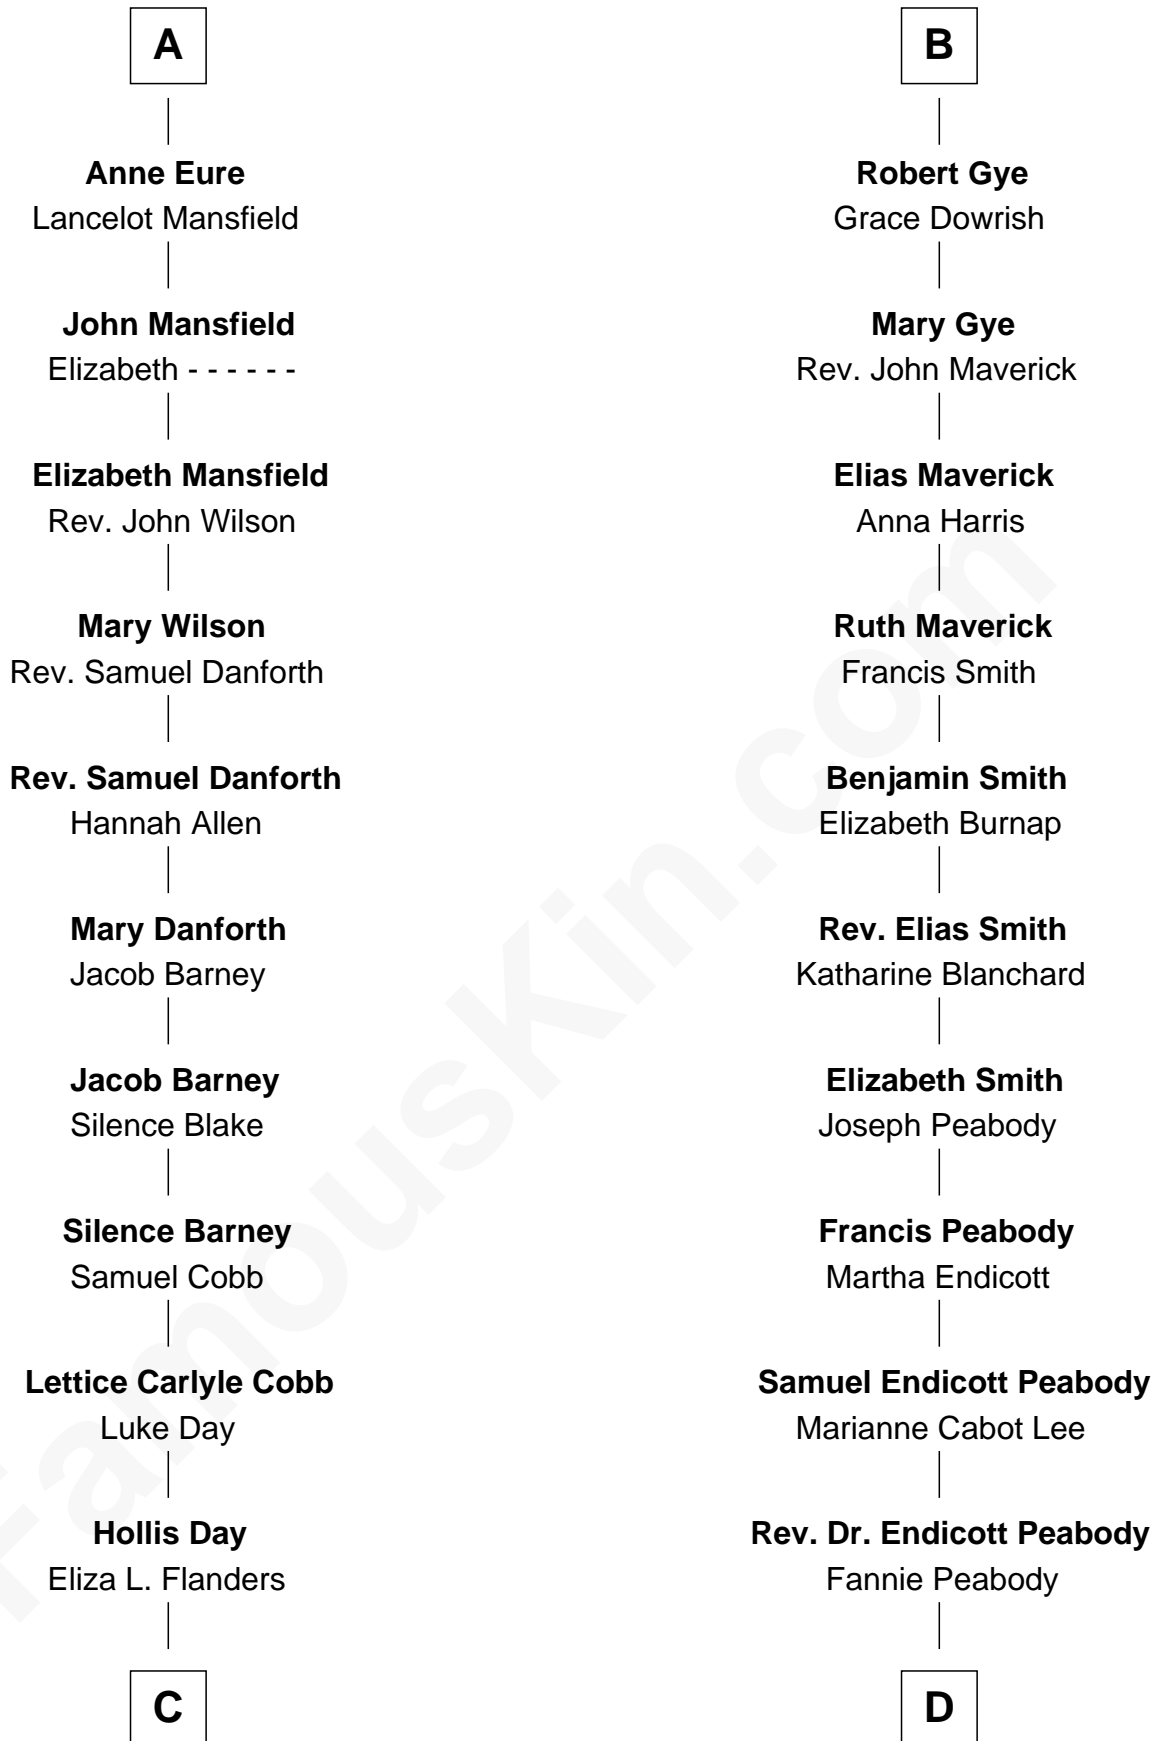

FamousKin.com

Relationship Chart of

Sandra Day O'Connor

First Female U.S. Supreme Court Justice

19th cousin of

Kyra Sedgwick

TV and Movie Actress

Edmund Fitzalan

Alice de Warenne

C

Henry Clay Day
Alice Edith Hilton

Henry R. Day
Ada Mae Wilkey

Sandra Day O'Connor
U.S. Supreme Court Justice

D

Helen Peabody
Robert Minturn Sedgwick

Henry Dwight Sedgwick
Patricia Ann Rosenwald