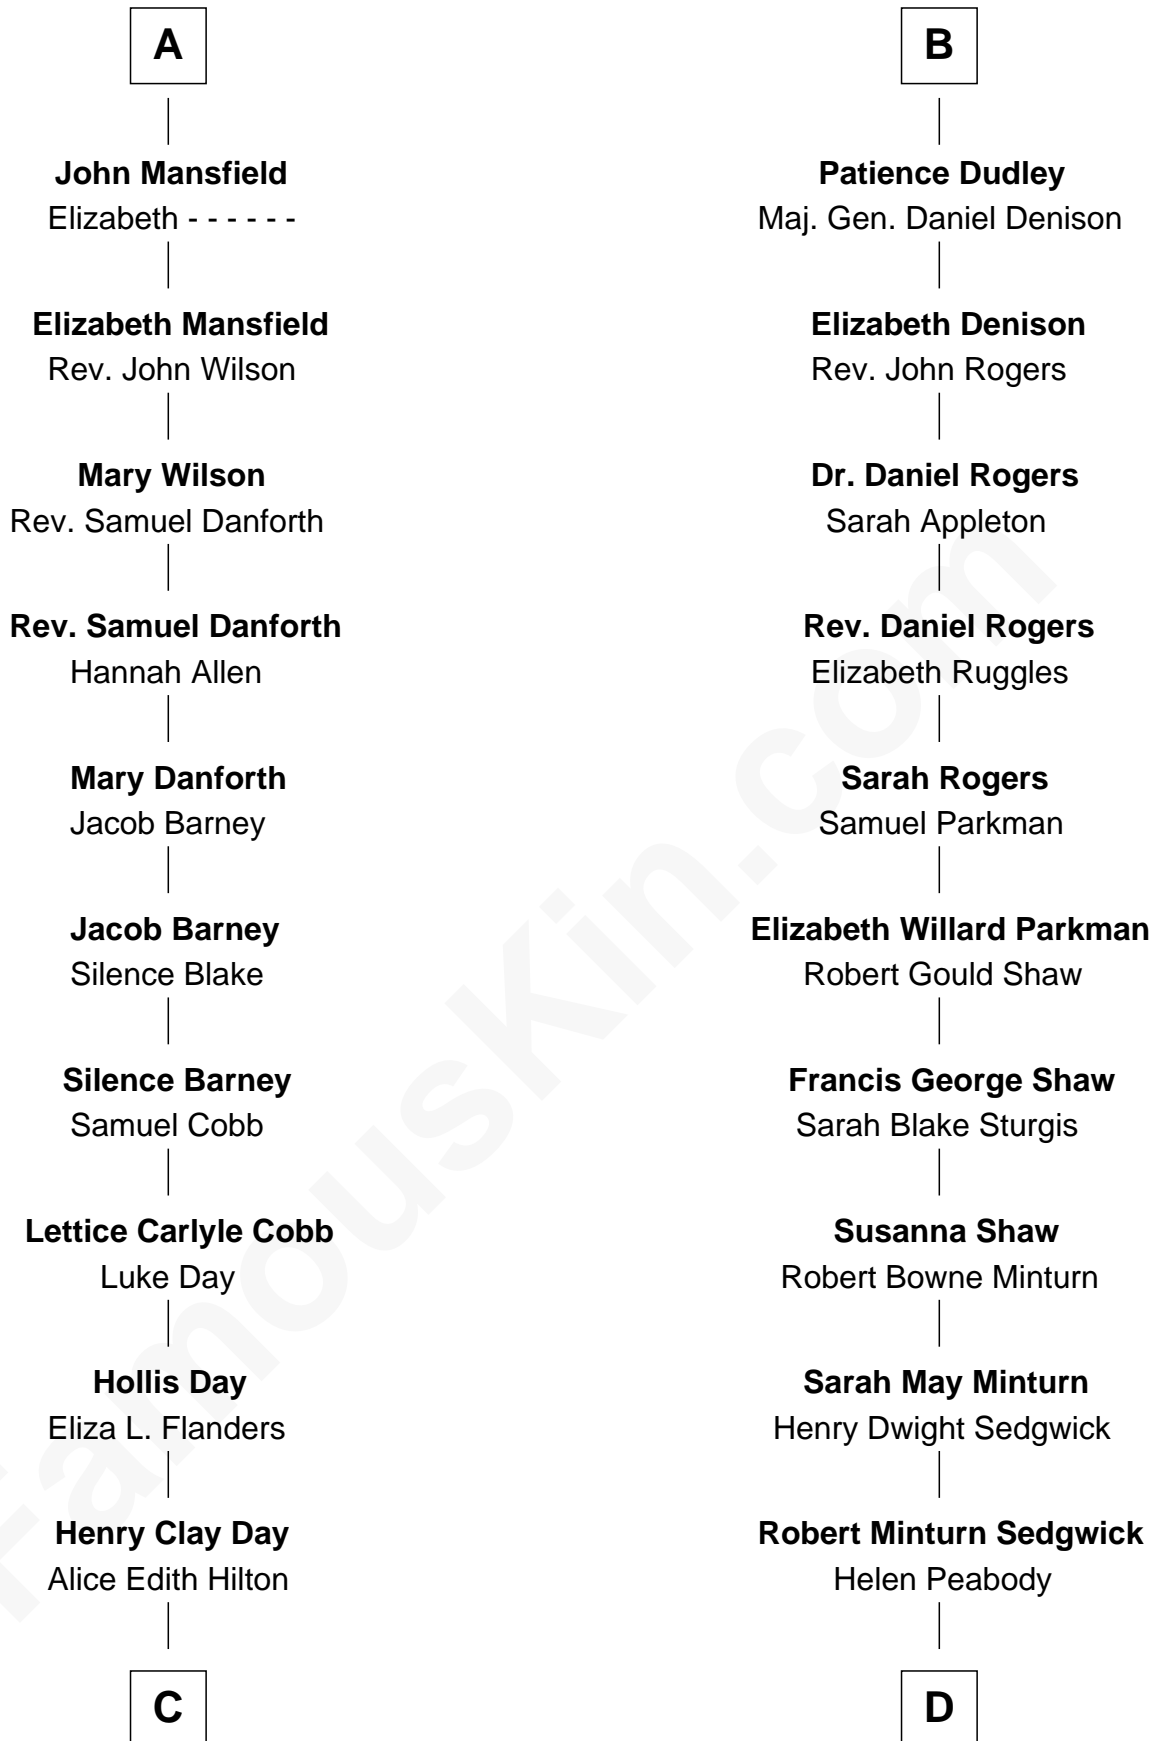

FamousKin.com

Relationship Chart of

Sandra Day O'Connor

First Female U.S. Supreme Court Justice

18th cousin of

Kyra Sedgwick

TV and Movie Actress

C

Henry R. Day
Ada Mae Wilkey

Sandra Day O'Connor
U.S. Supreme Court Justice

D

Henry Dwight Sedgwick
Patricia Ann Rosenwald

Kyra Sedgwick
TV and Movie Actress

FamousKin.com