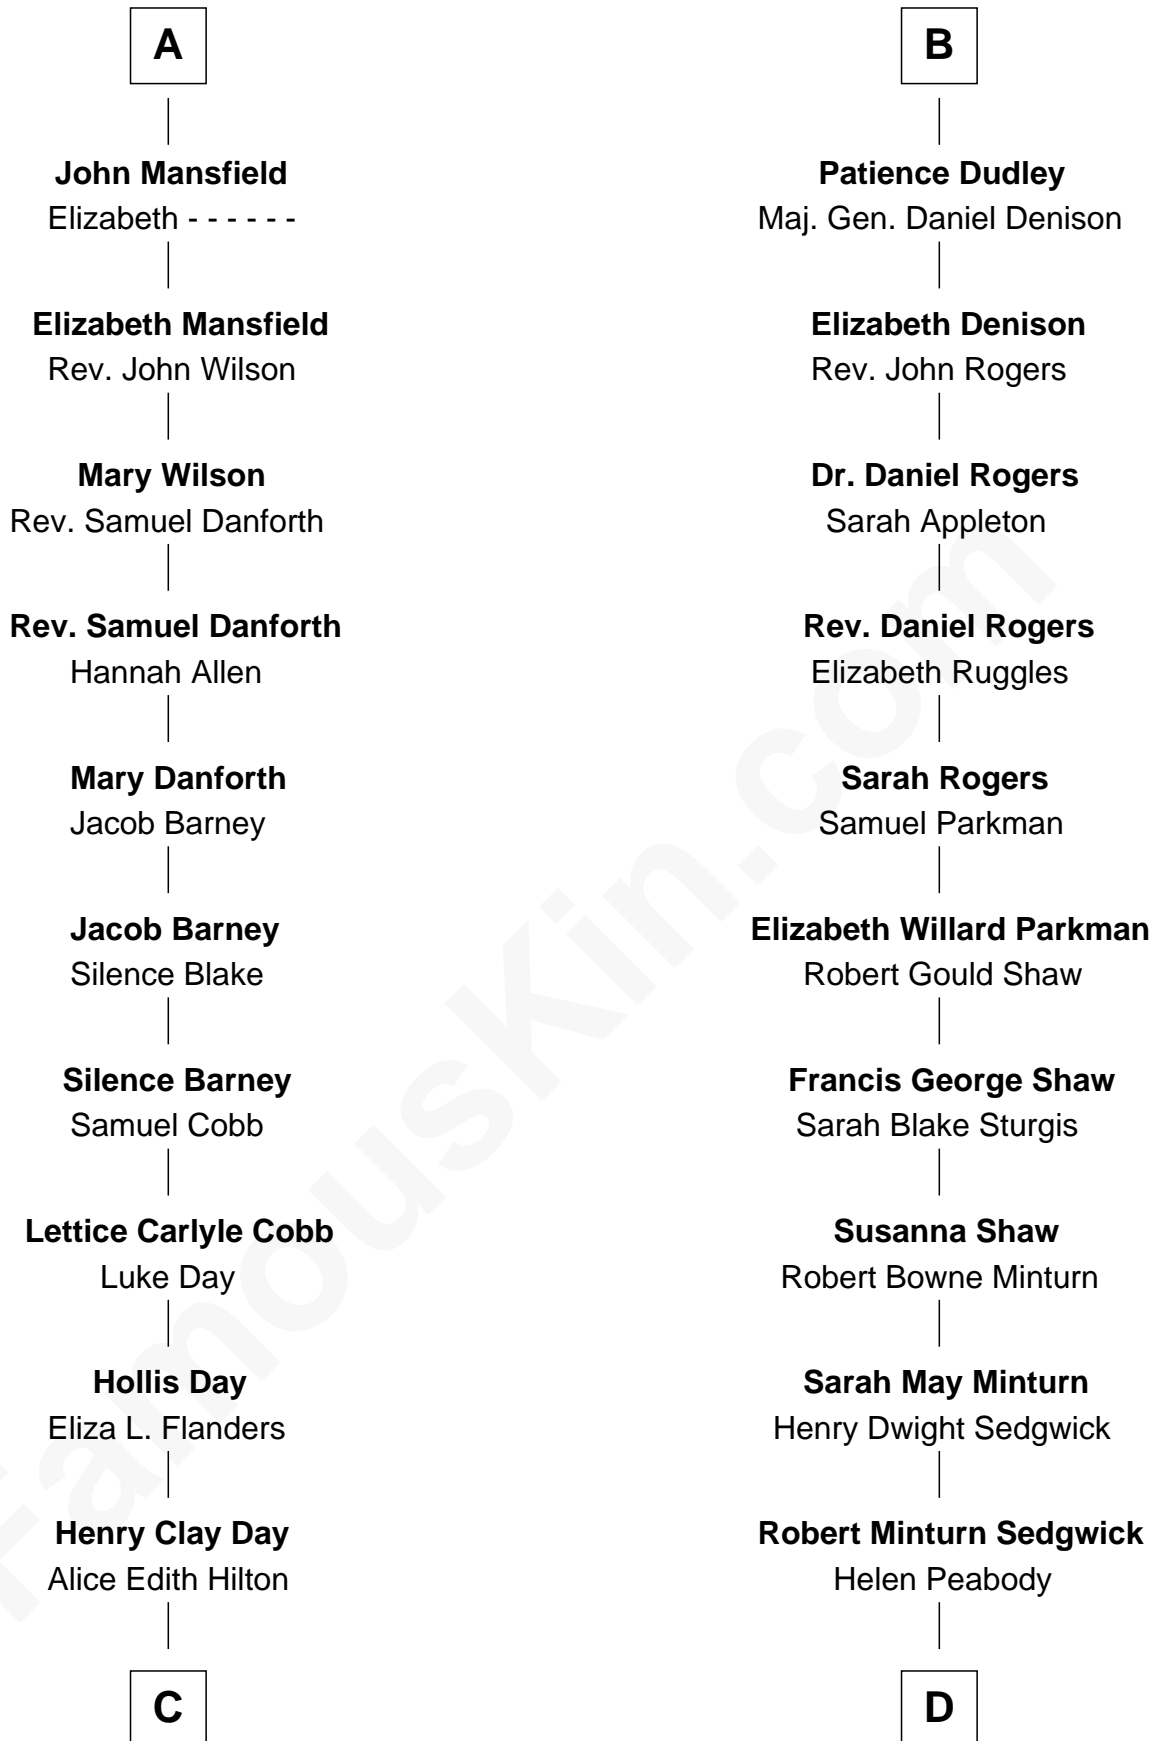

## Relationship Chart of

### Sandra Day O'Connor

First Female U.S. Supreme Court Justice

18th cousin of

**Kyra Sedgwick**

TV and Movie Actress

**C**

**Henry R. Day**  
Ada Mae Wilkey

**Sandra Day O'Connor**  
*U.S. Supreme Court Justice*

**D**

**Henry Dwight Sedgwick**  
Patricia Ann Rosenwald

**Kyra Sedgwick**  
*TV and Movie Actress*

FamousKin.com