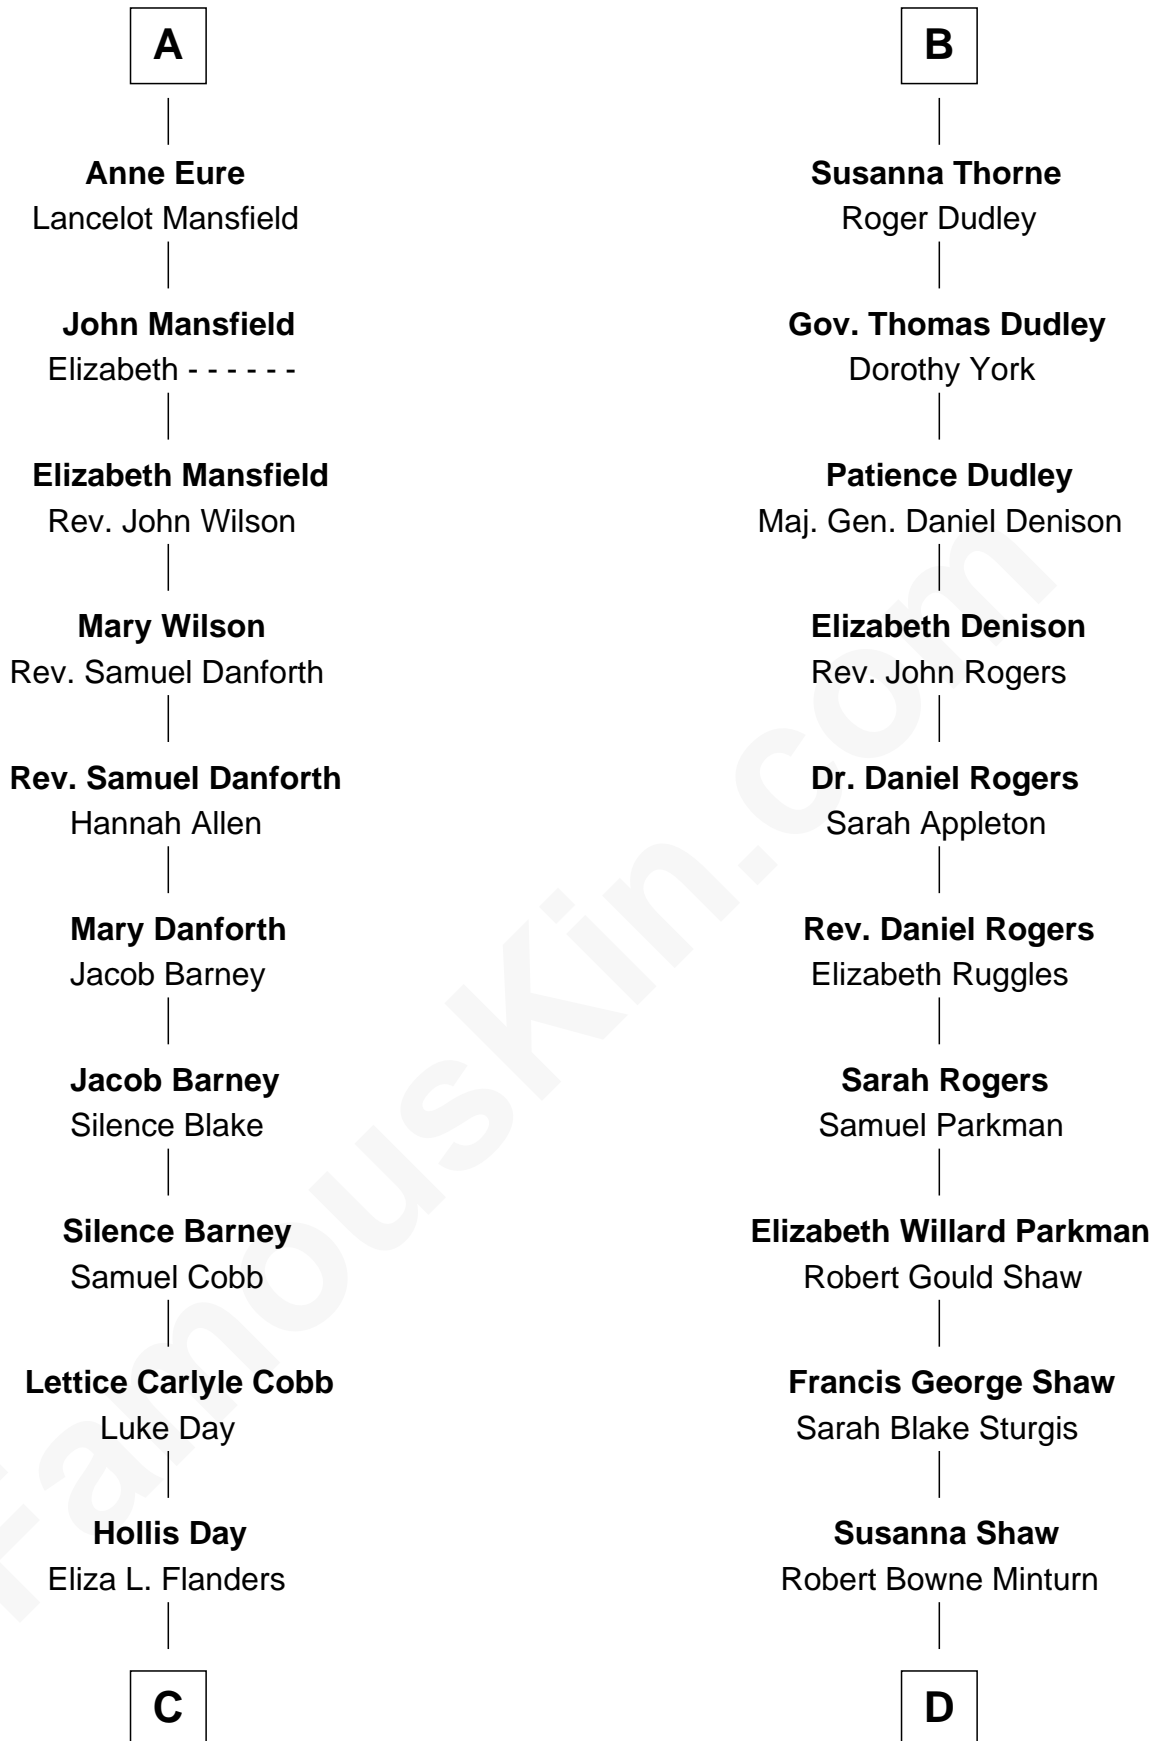

FamousKin.com
Relationship Chart of
Sandra Day O'Connor

First Female U.S. Supreme Court Justice

19th cousin 1 time removed of

Kyra Sedgwick

TV and Movie Actress

Sir John Grey

Avice Marmion

C

Henry Clay Day
Alice Edith Hilton

Henry R. Day
Ada Mae Wilkey

Sandra Day O'Connor
U.S. Supreme Court Justice

D

Sarah May Minturn
Henry Dwight Sedgwick

Robert Minturn Sedgwick
Helen Peabody

Henry Dwight Sedgwick
Patricia Ann Rosenwald