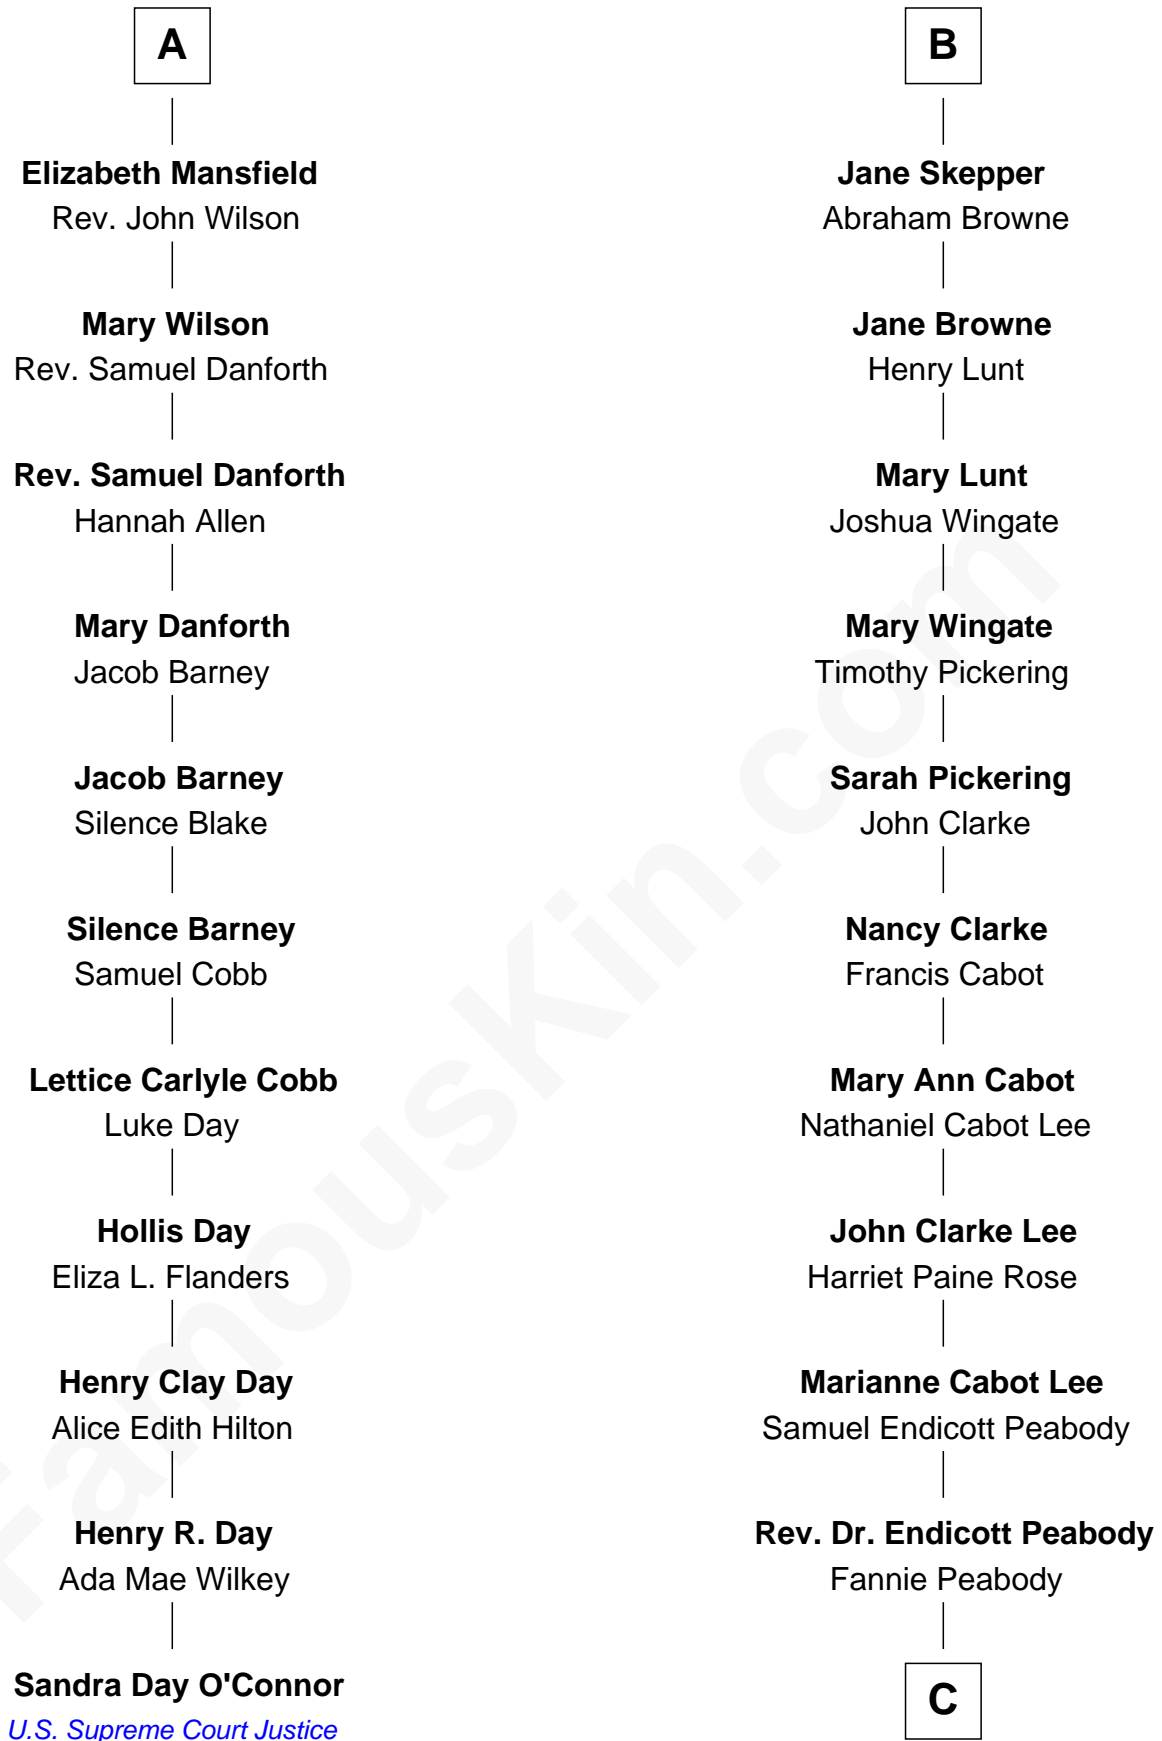

FamousKin.com

Relationship Chart of

Sandra Day O'Connor

First Female U.S. Supreme Court Justice

17th cousin 2 times removed of

Kyra Sedgwick

TV and Movie Actress

Sir John Clifford

Elizabeth Percy

C

Helen Peabody

Robert Minturn Sedgwick

Henry Dwight Sedgwick

Patricia Ann Rosenwald

Kyra Sedgwick

TV and Movie Actress