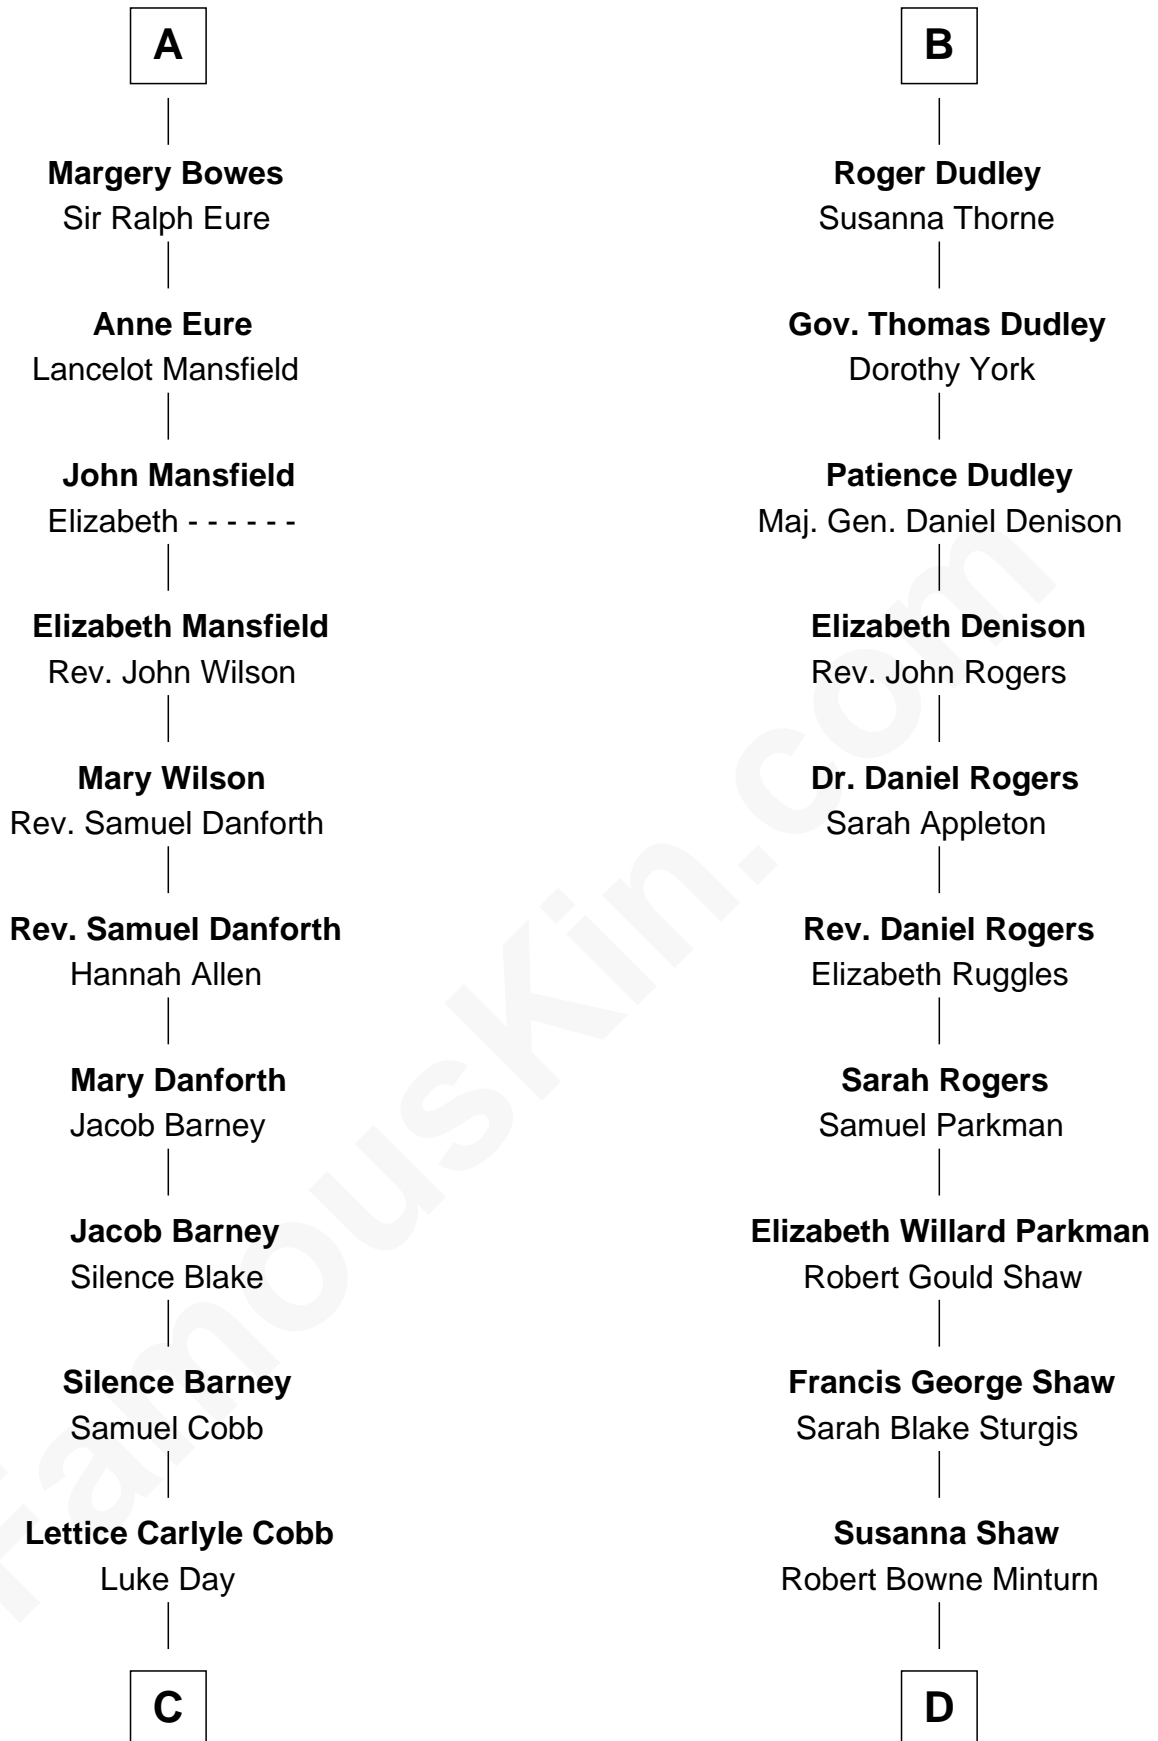

FamousKin.com

Relationship Chart of

Sandra Day O'Connor

First Female U.S. Supreme Court Justice

20th cousin of

Kyra Sedgwick

TV and Movie Actress

Sir Maurice de Berkeley

Eve la Zouche

C

Hollis Day

Eliza L. Flanders

Henry Clay Day

Alice Edith Hilton

Henry R. Day

Ada Mae Wilkey