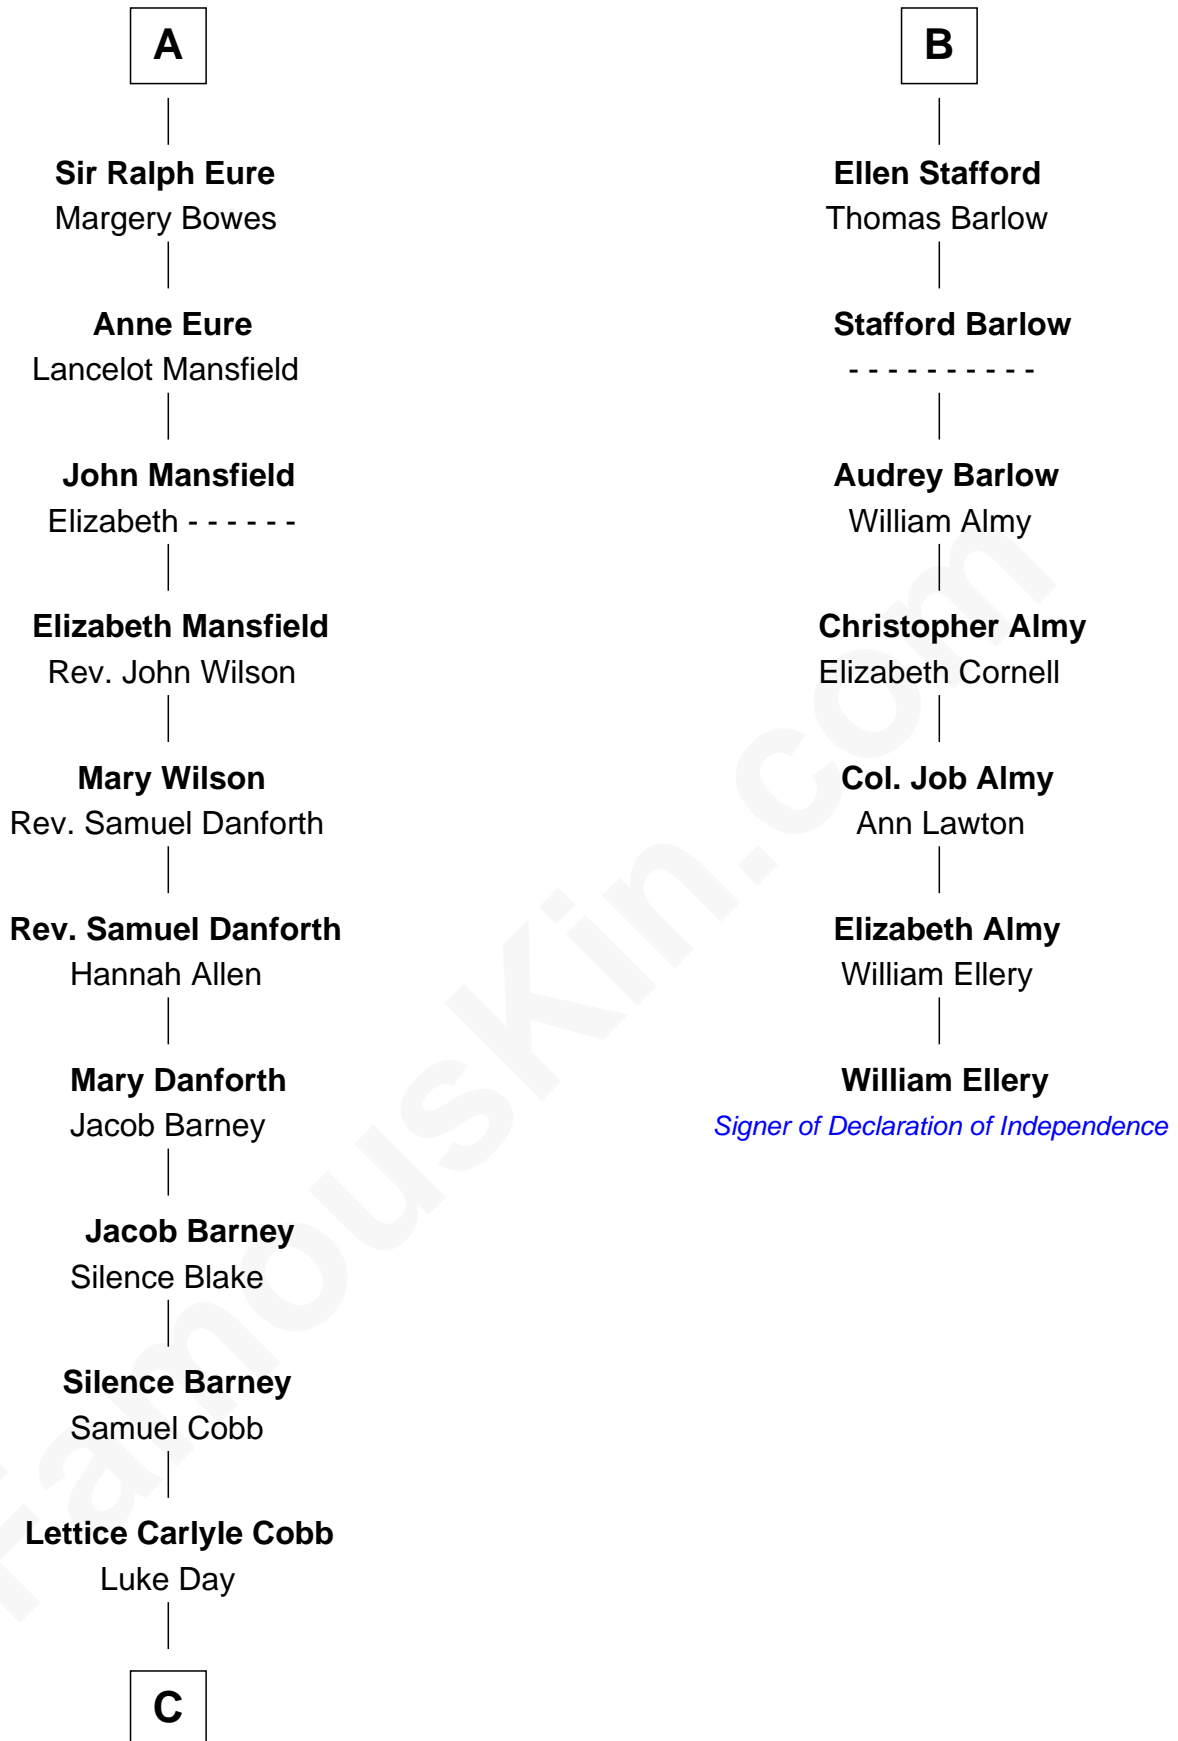

## Relationship Chart of

### Sandra Day O'Connor

*First Female U.S. Supreme Court Justice*

13th cousin 7 times removed of

### William Ellery

*Signer of the Declaration of Independence*

**C**

—  
**Hollis Day**

Eliza L. Flanders

—  
**Henry Clay Day**

Alice Edith Hilton

—  
**Henry R. Day**