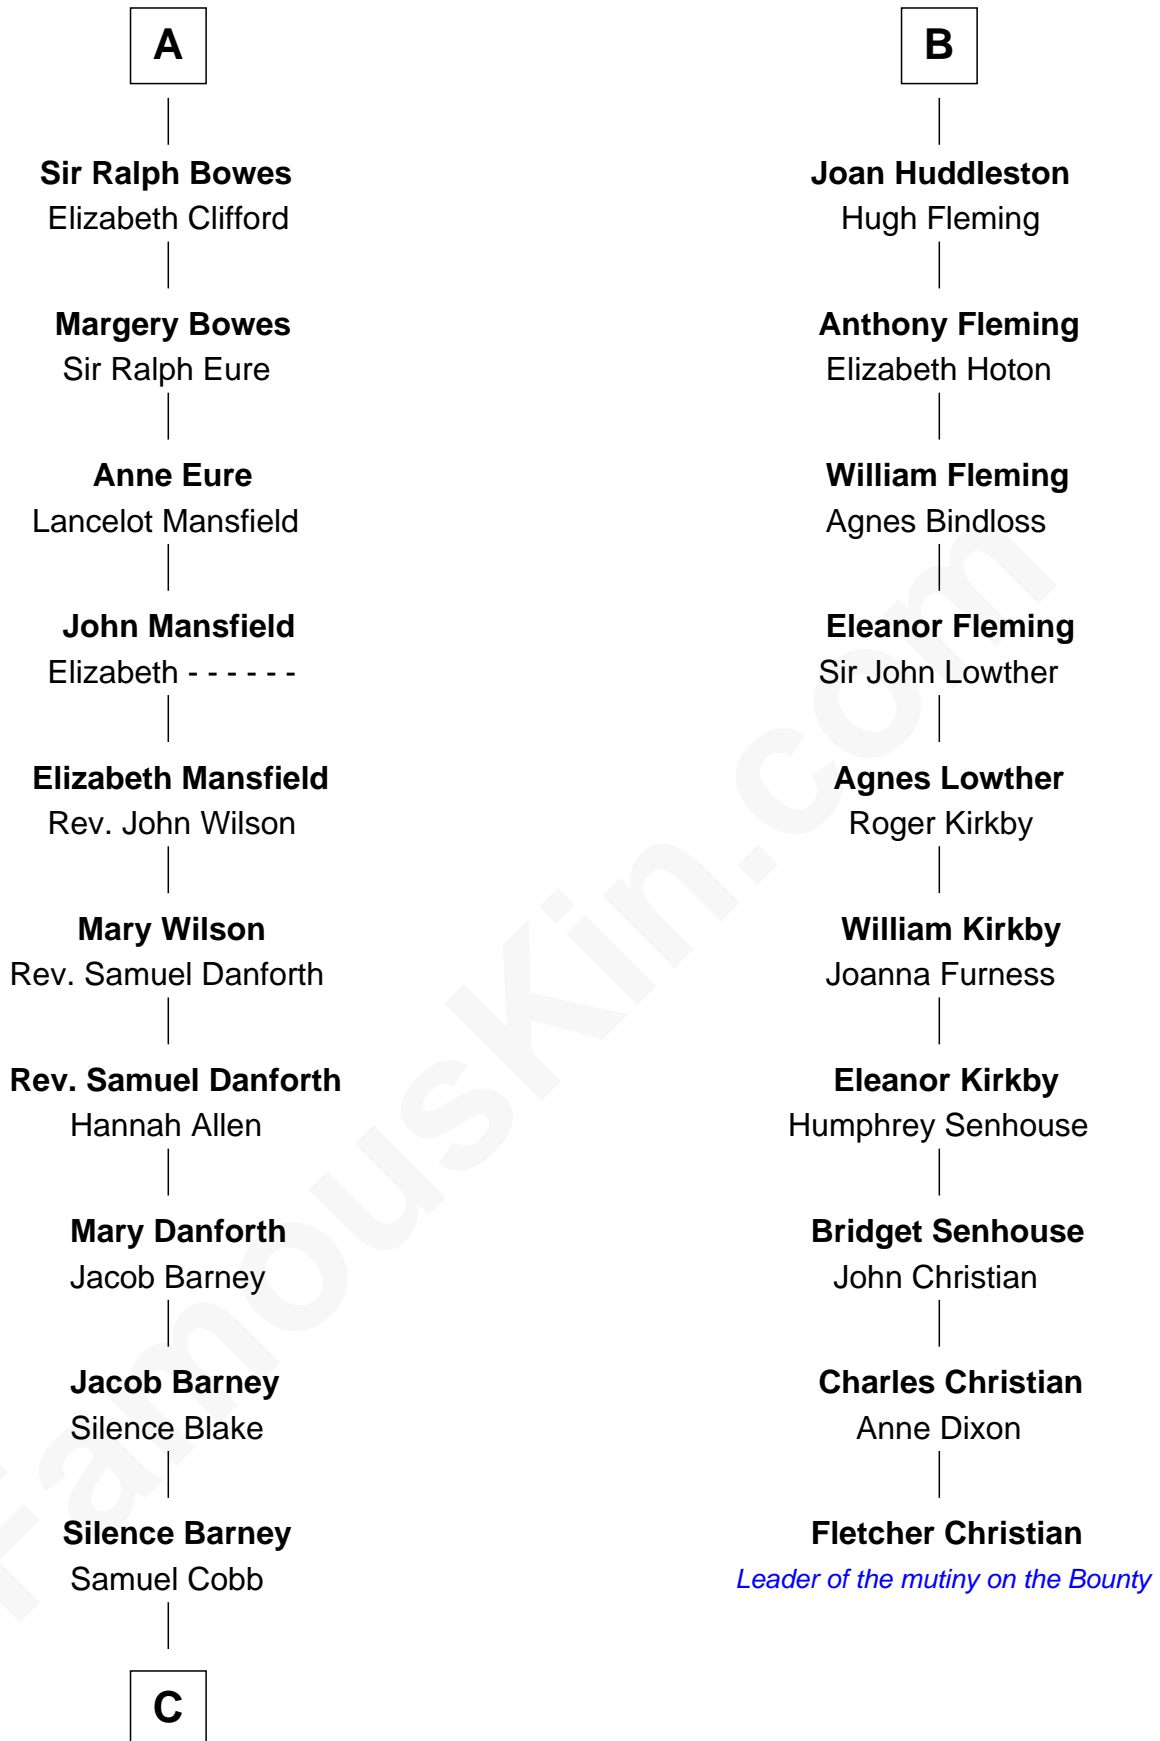

FamousKin.com

Relationship Chart of

Sandra Day O'Connor

First Female U.S. Supreme Court Justice

16th cousin 5 times removed of

Fletcher Christian

Leader of the mutiny on the Bounty

Sir Edmund Mortimer
Margaret de Fiennes

C

—
Lettice Carlyle Cobb

Luke Day

—
Hollis Day

Eliza L. Flanders

—
Henry Clay Day

Alice Edith Hilton

—
Henry R. Day

Ada Mae Wilkey

—
Sandra Day O'Connor

U.S. Supreme Court Justice

FamousKin.com