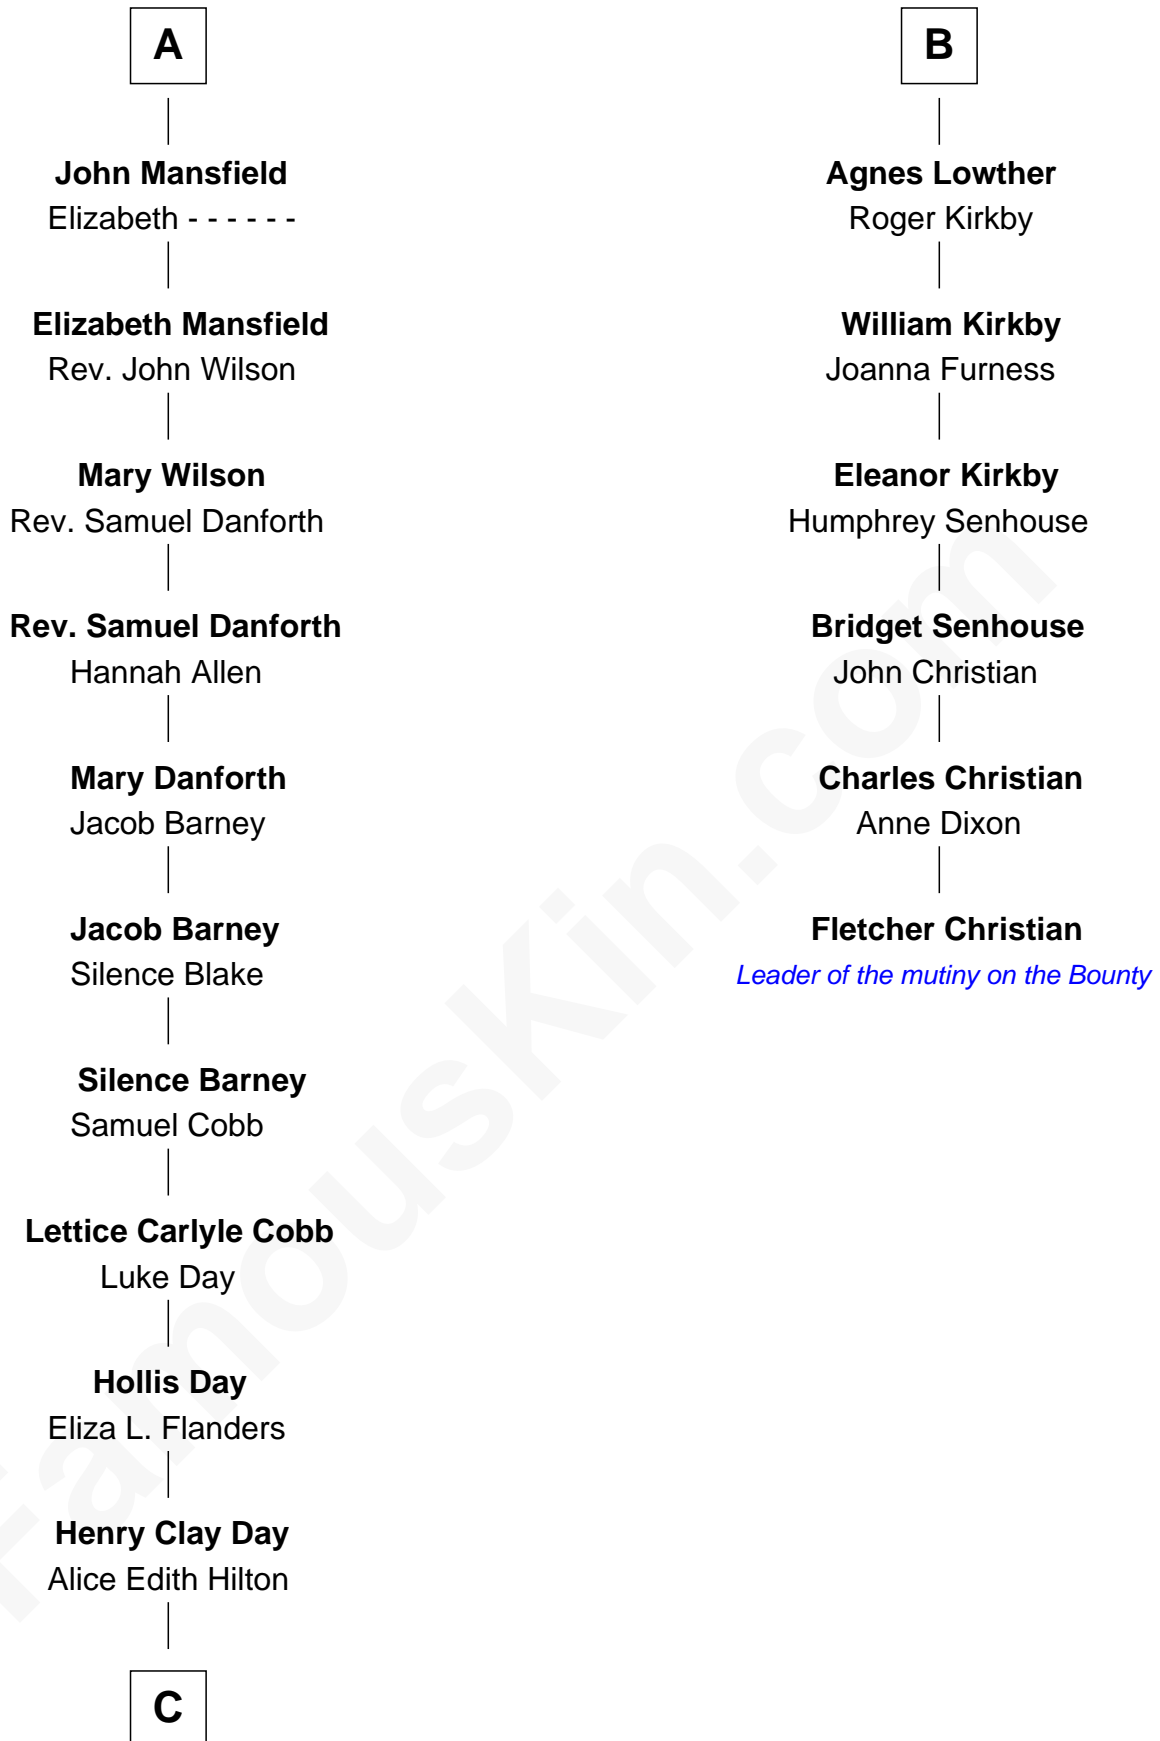

## Relationship Chart of

### Sandra Day O'Connor

First Female U.S. Supreme Court Justice

12th cousin 6 times removed of

### Fletcher Christian

Leader of the mutiny on the Bounty

**C**

Henry R. Day  
Ada Mae Wilkey

Sandra Day O'Connor  
*U.S. Supreme Court Justice*

FamousKin.com