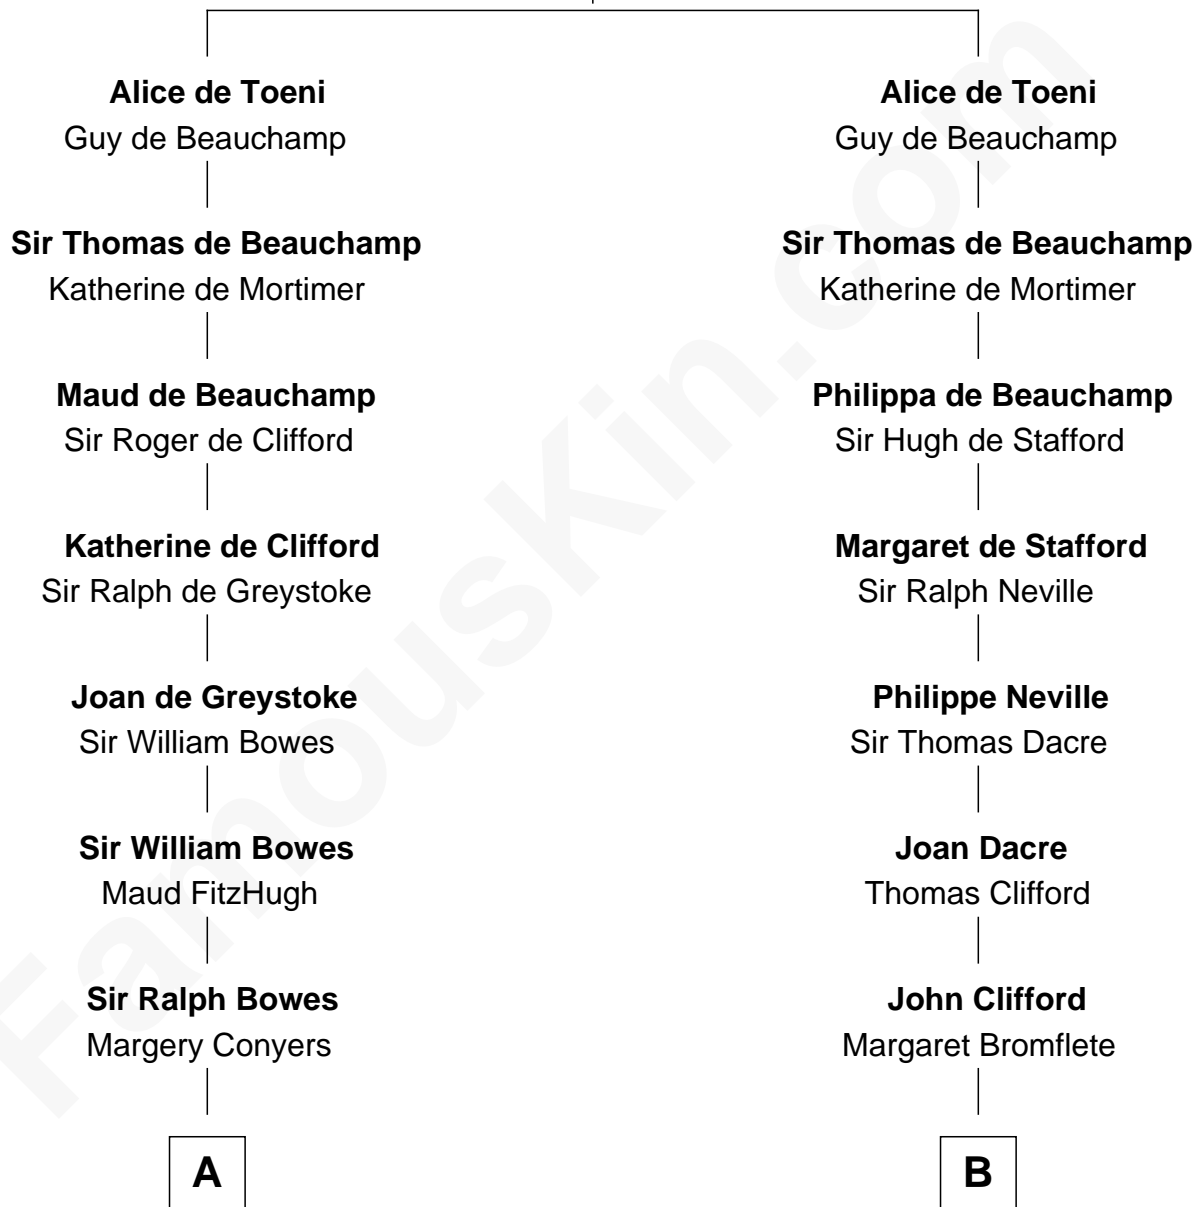

FamousKin.com

Relationship Chart of

Sandra Day O'Connor

First Female U.S. Supreme Court Justice

17th cousin 4 times removed of

Fletcher Christian

Leader of the mutiny on the Bounty

Ralph VII de Toeni

Mary - - - - -

C

—
Lettice Carlyle Cobb

Luke Day

—
Hollis Day

Eliza L. Flanders

—
Henry Clay Day

Alice Edith Hilton