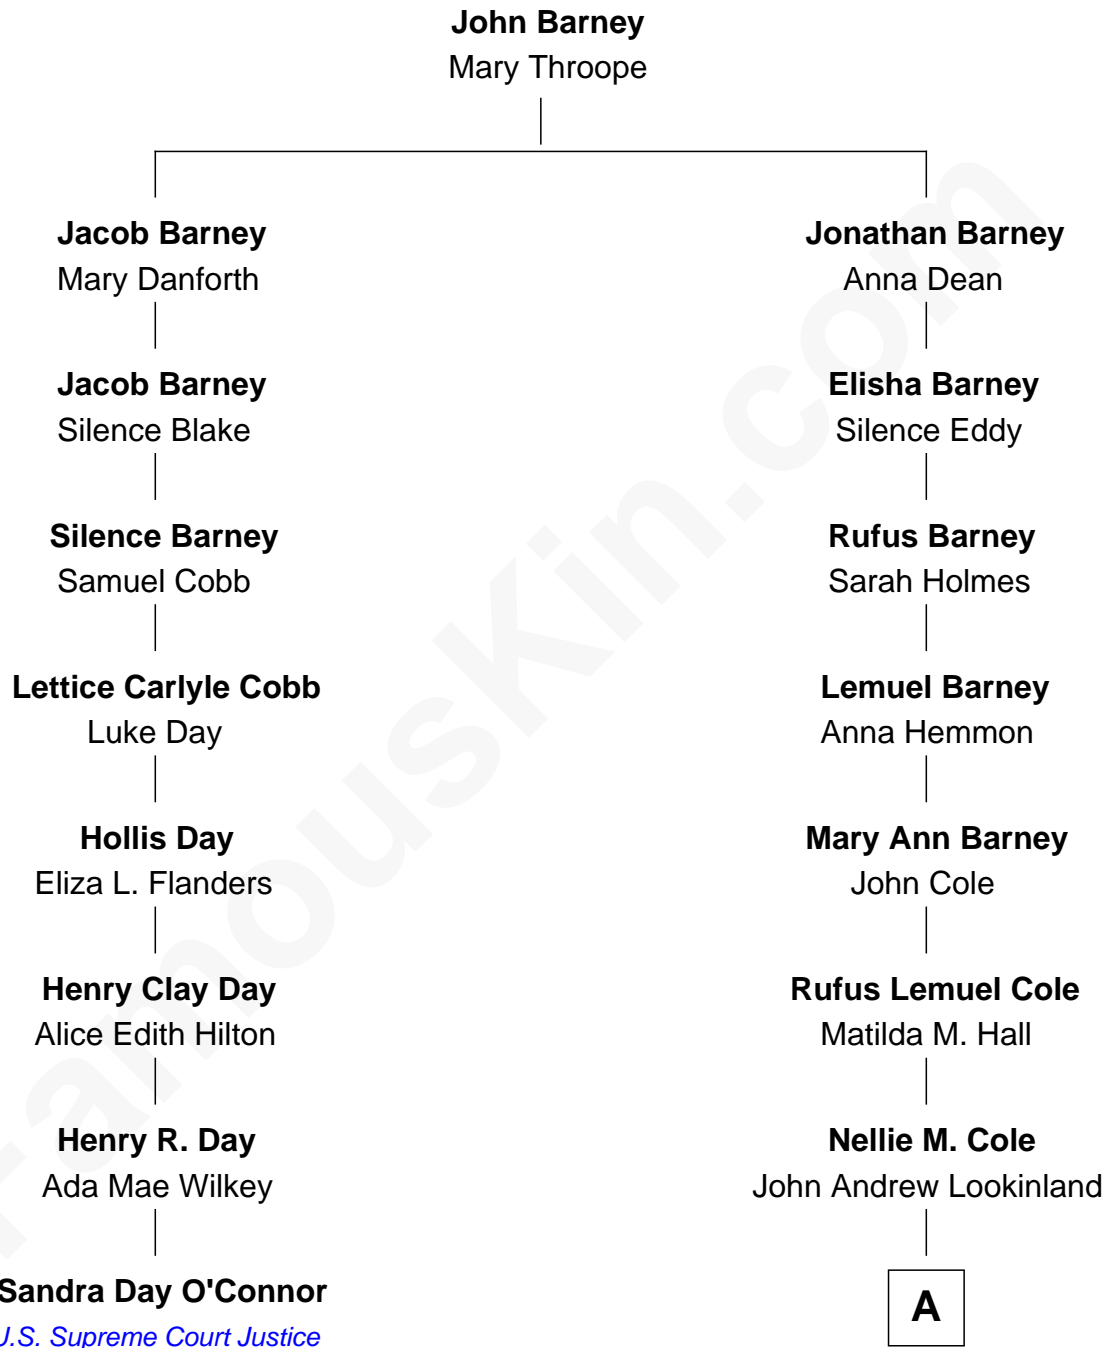

## Relationship Chart of

### Sandra Day O'Connor

*First Female U.S. Supreme Court Justice*

7th cousin 2 times removed of

**Michael Lookinland**

*TV Actor*

**A**

—  
**Orrin Paul Lookinland**

Madeline Tait