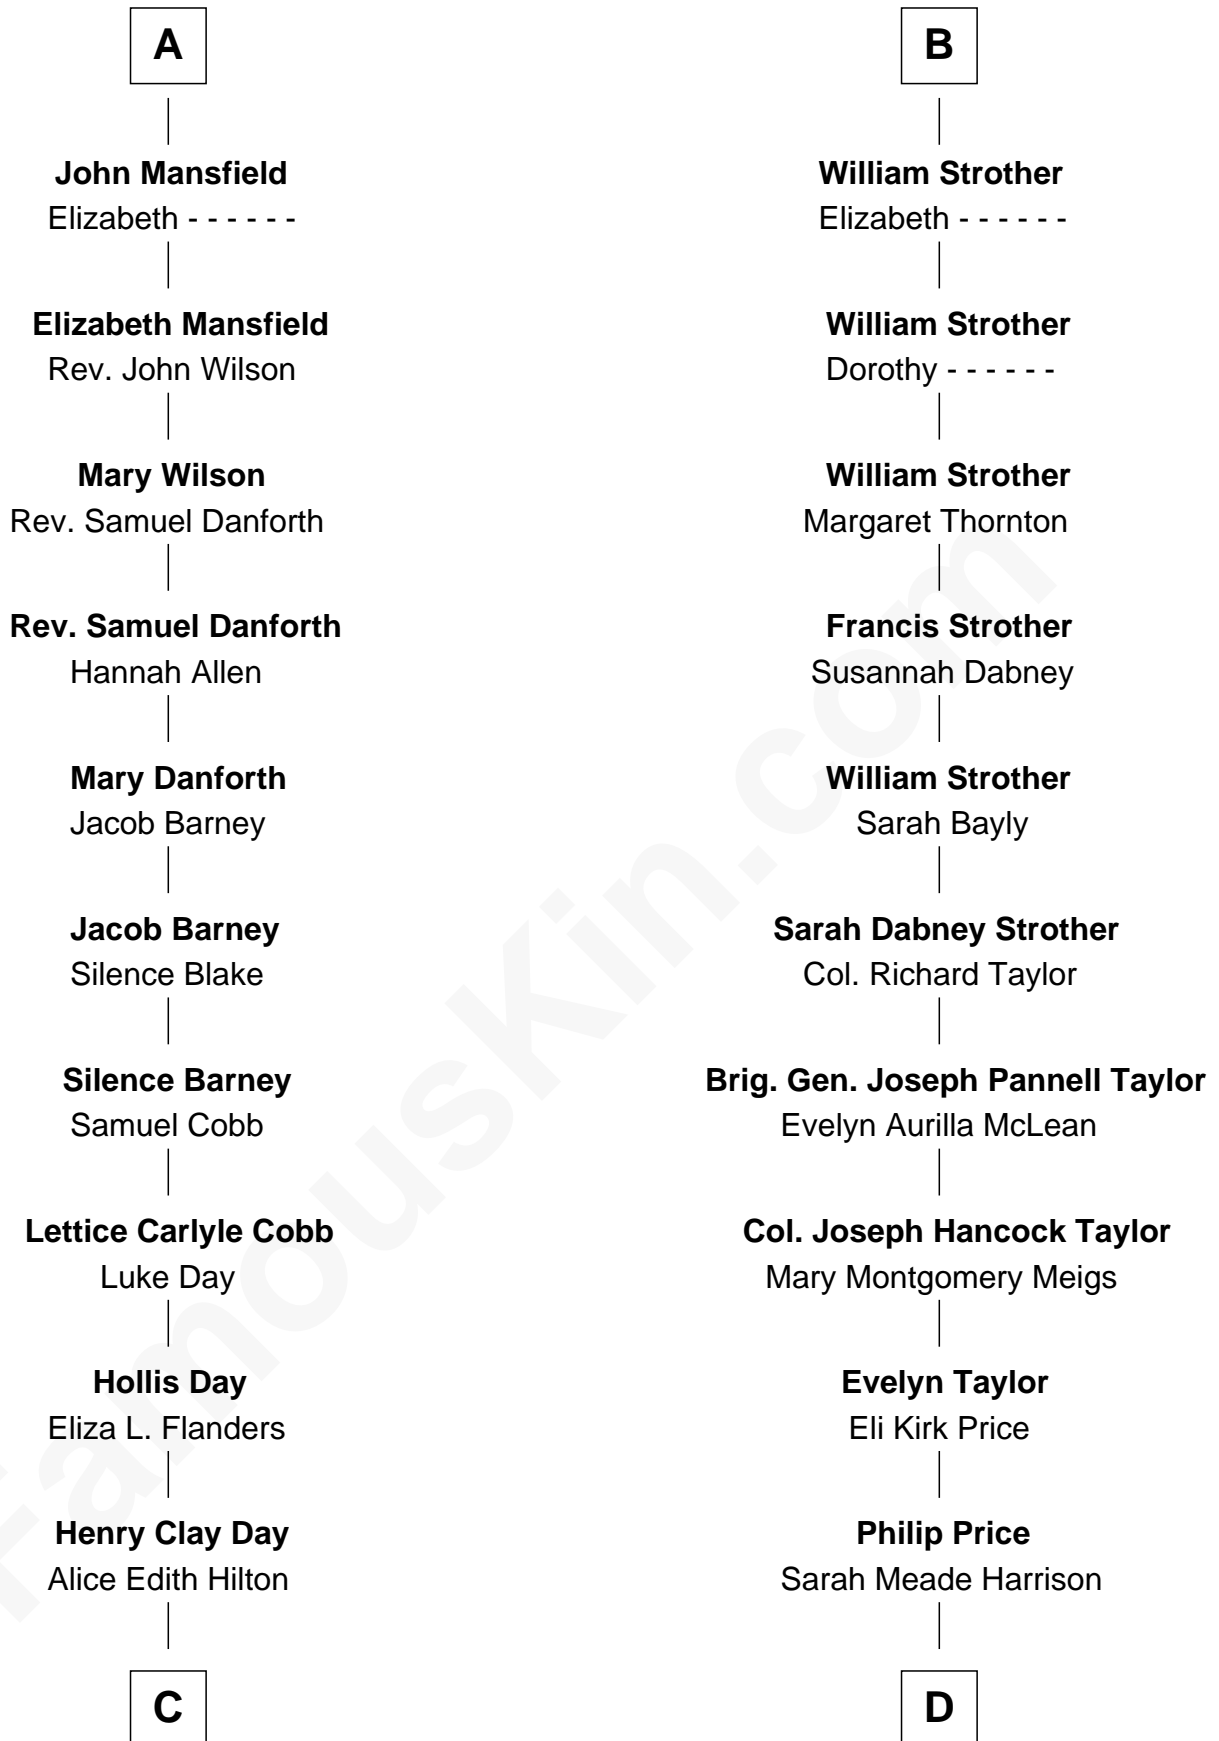

FamousKin.com

Relationship Chart of

Sandra Day O'Connor

First Female U.S. Supreme Court Justice

18th cousin of

Parker Stevenson

TV and Movie Actor

C

Henry R. Day
Ada Mae Wilkey

Sandra Day O'Connor
U.S. Supreme Court Justice

D

Sarah Meade Price
Richard Stevenson Parker

Parker Stevenson
TV and Movie Actor

FamousKin.com