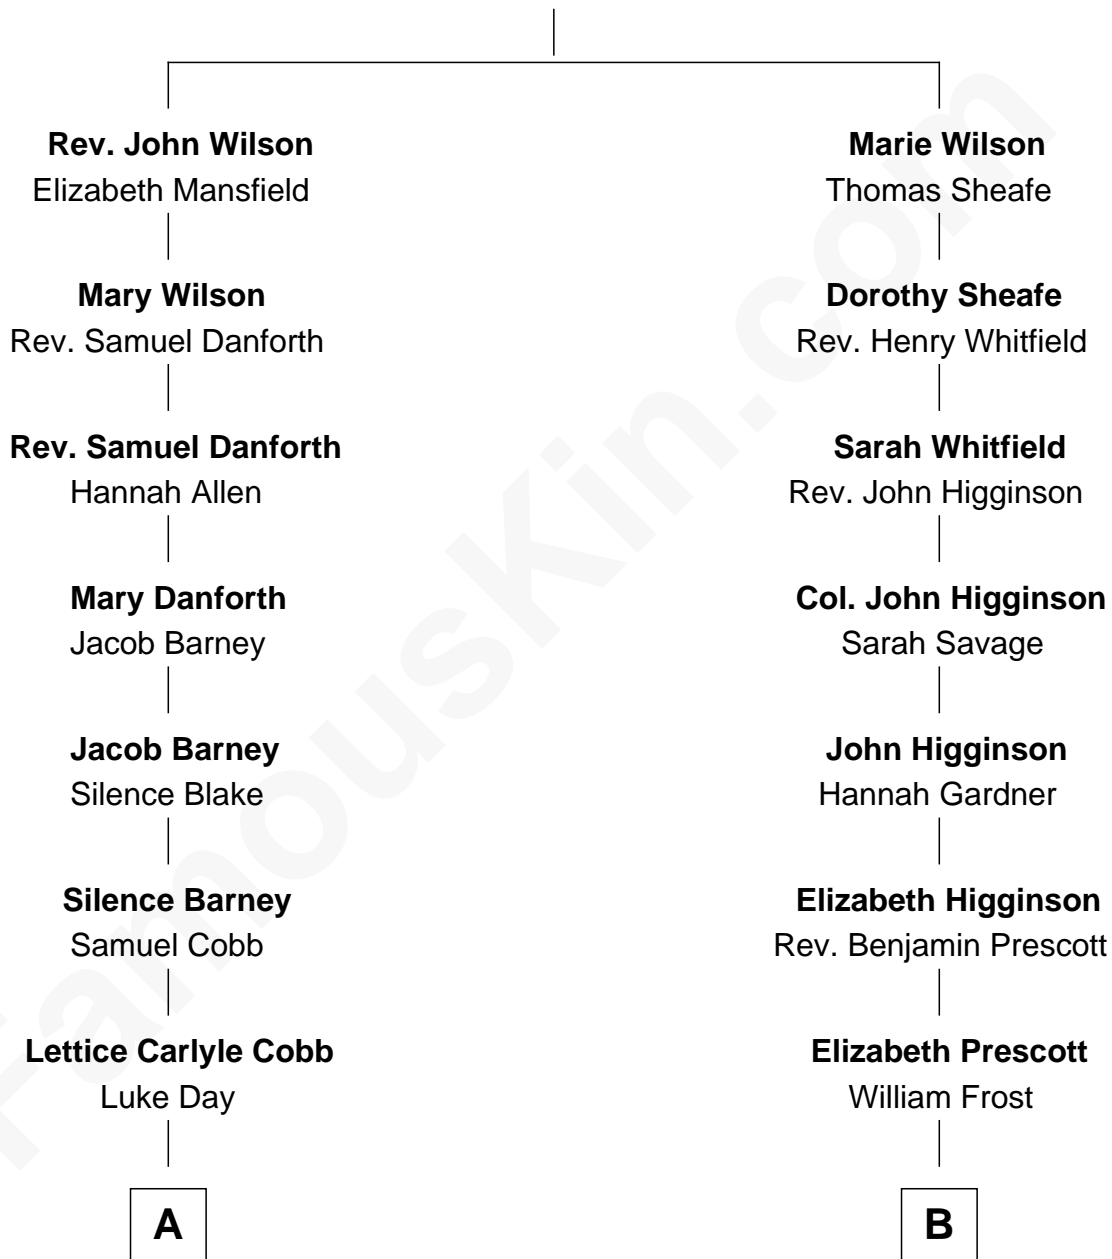

FamousKin.com
Relationship Chart of
Sandra Day O'Connor

First Female U.S. Supreme Court Justice

10th cousin 1 time removed of

Robert Frost

Poet and Playwright

Rev. William Wilson

Isabel Woodhall

A

Hollis Day

Eliza L. Flanders

Henry Clay Day

Alice Edith Hilton

Henry R. Day

Ada Mae Wilkey

Sandra Day O'Connor

U.S. Supreme Court Justice