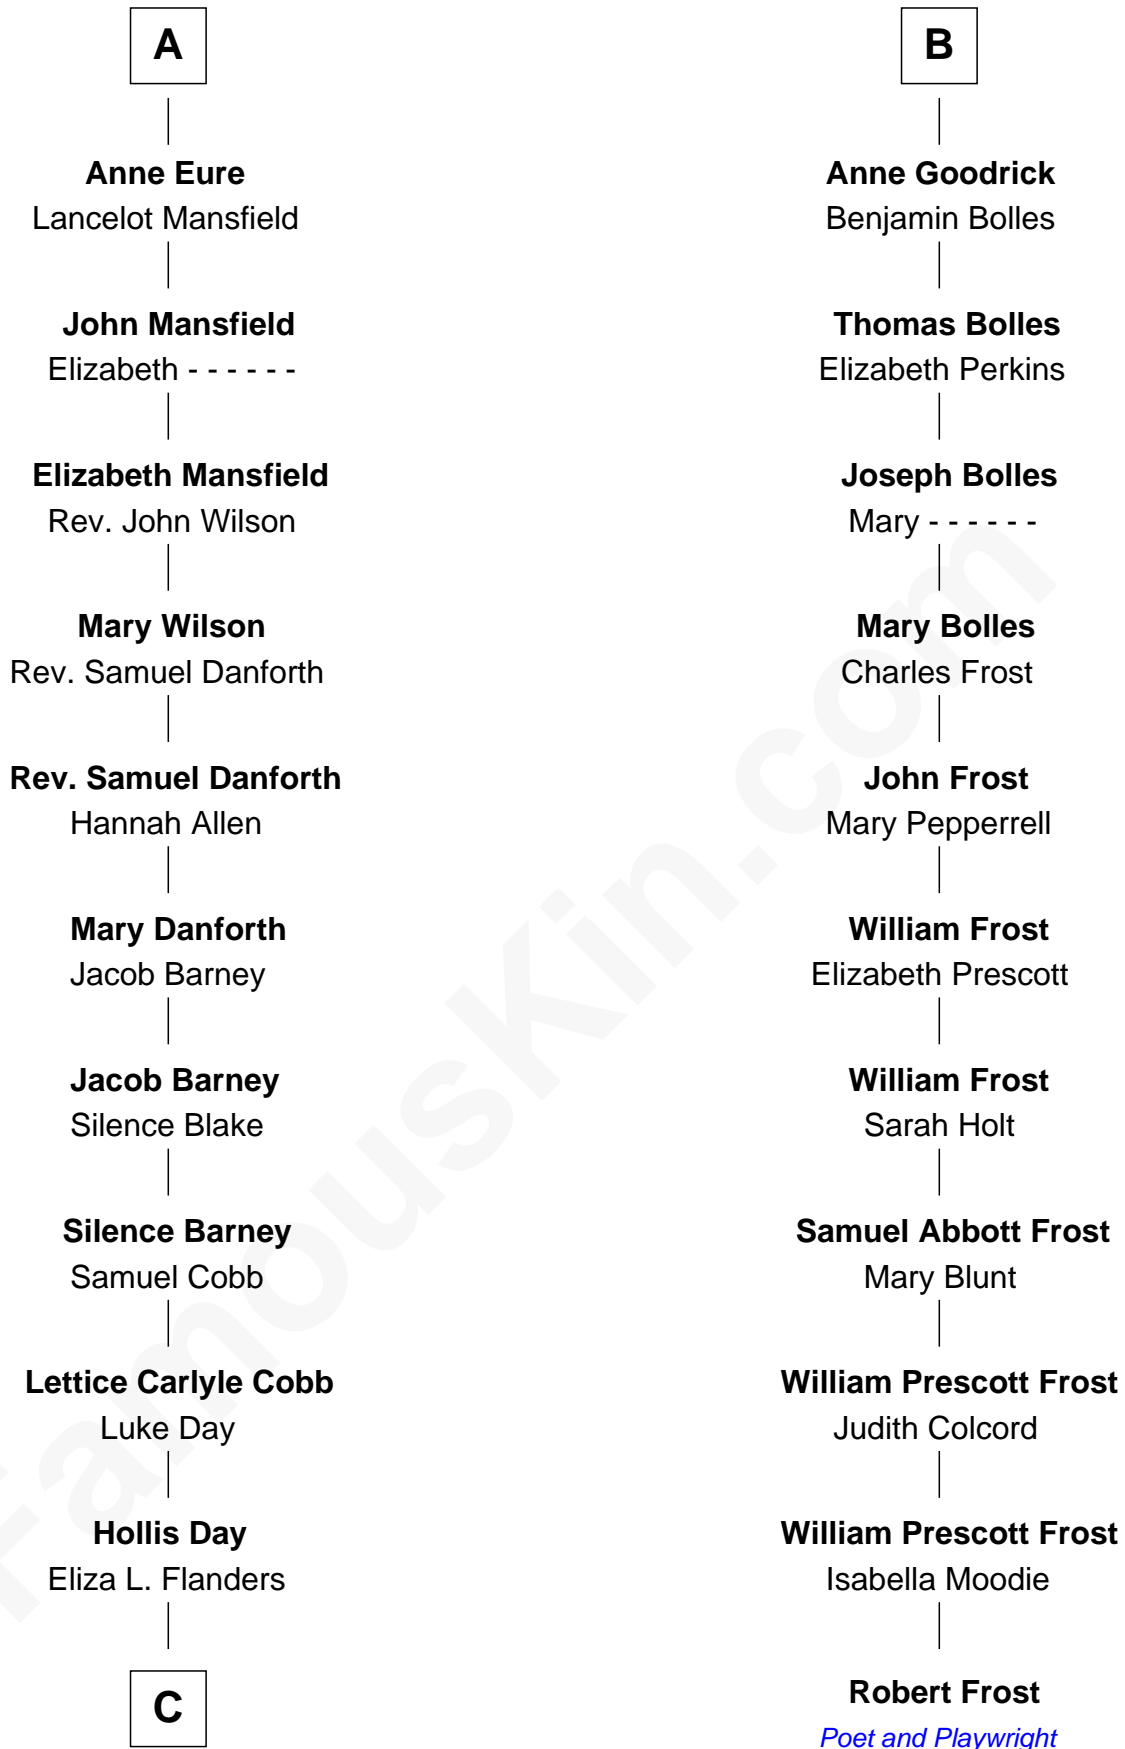

FamousKin.com

Relationship Chart of

Sandra Day O'Connor

First Female U.S. Supreme Court Justice

17th cousin 2 times removed of

Robert Frost

Poet and Playwright

Sir William de Aton

Isabel de Percy

C

Henry Clay Day
Alice Edith Hilton

Henry R. Day
Ada Mae Wilkey

Sandra Day O'Connor
U.S. Supreme Court Justice

FamousKin.com