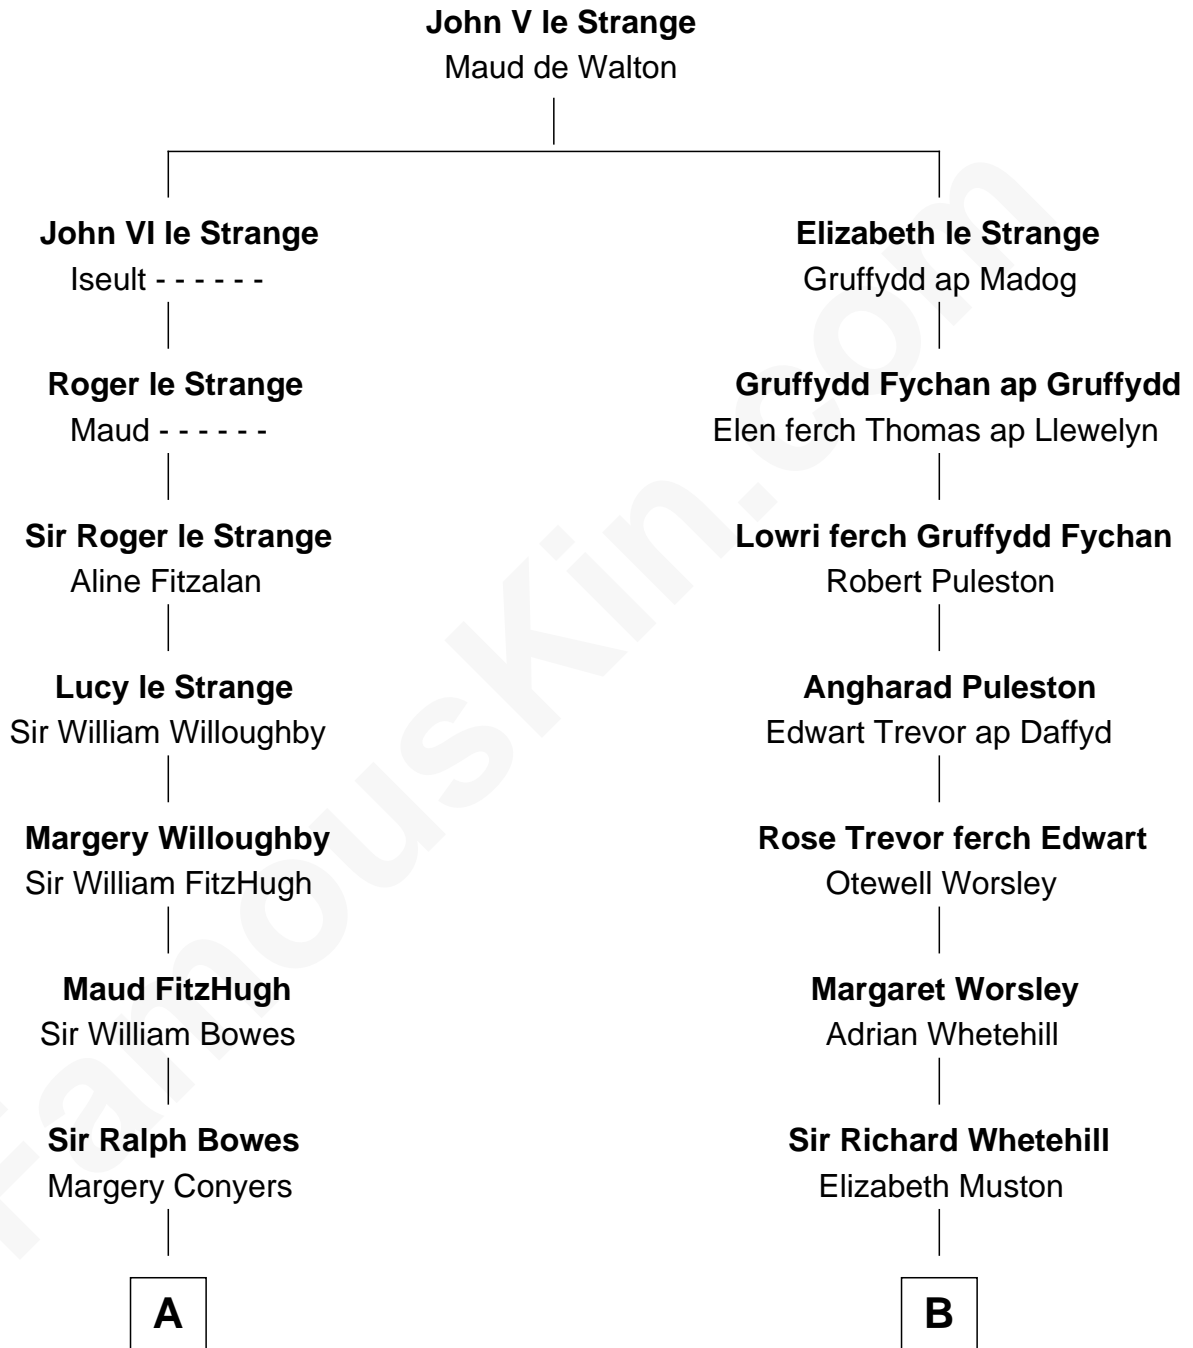

## Relationship Chart of

### Sandra Day O'Connor

First Female U.S. Supreme Court Justice

18th cousin 3 times removed of

**Robert Frost**

Poet and Playwright

**C**

**Lettice Carlyle Cobb**

Luke Day

**Hollis Day**

Eliza L. Flanders

**Henry Clay Day**

Alice Edith Hilton

**Henry R. Day**

Ada Mae Wilkey

**Sandra Day O'Connor**

*U.S. Supreme Court Justice*