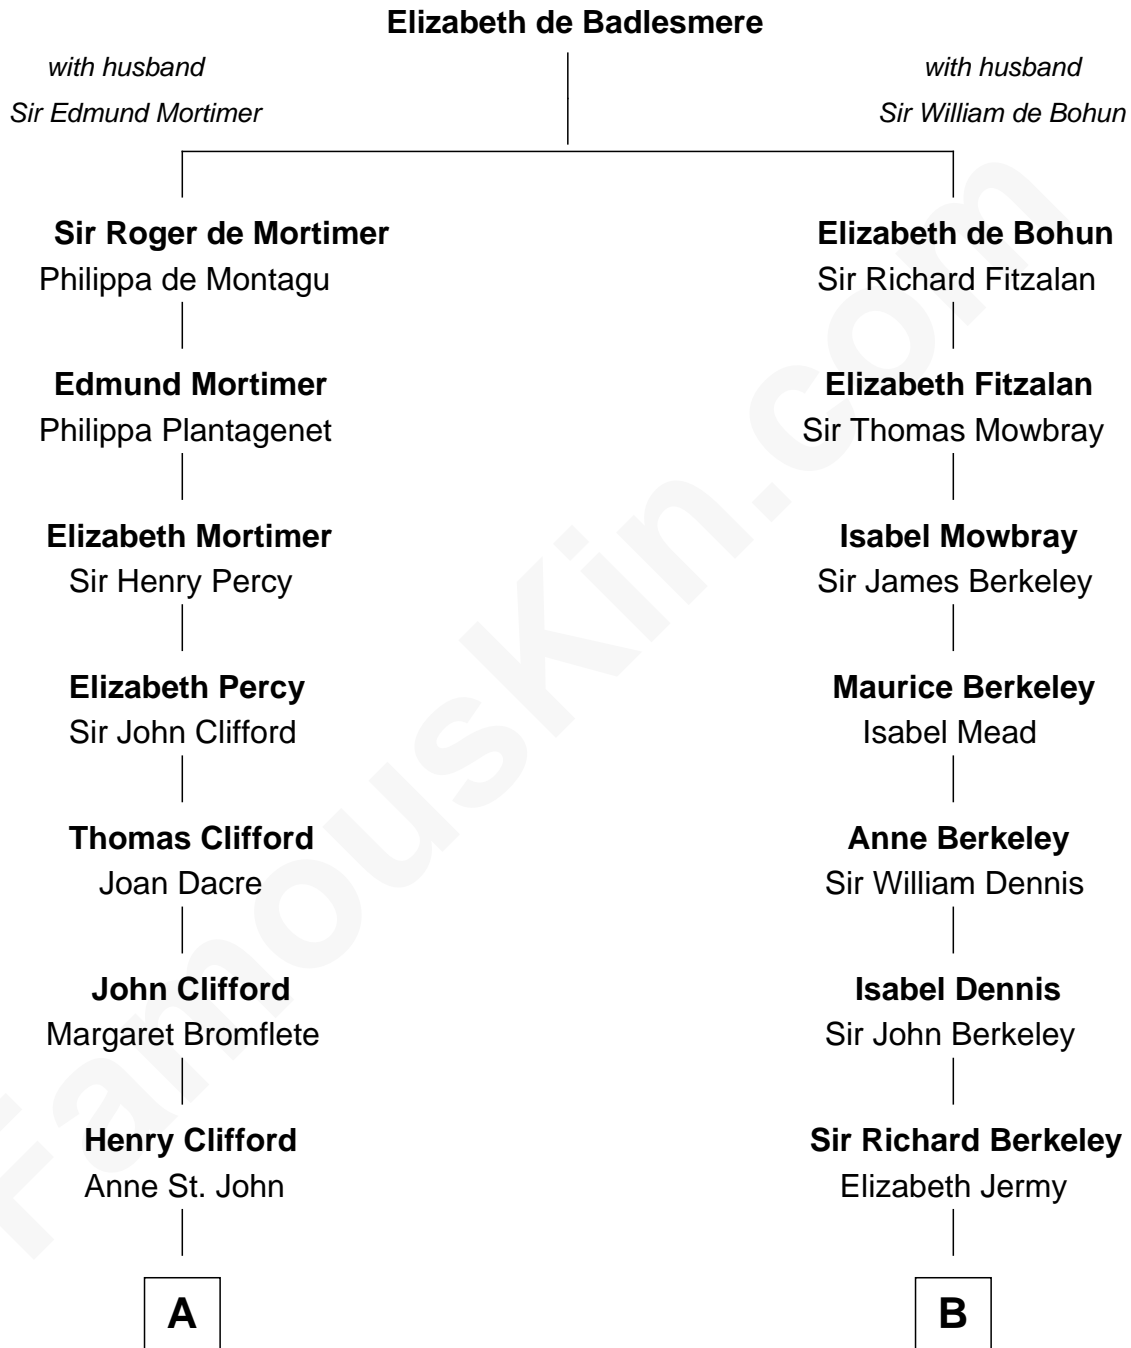

FamousKin.com

Relationship Chart of

Sandra Day O'Connor

First Female U.S. Supreme Court Justice

18th cousin 3 times removed of

Robert Frost

Poet and Playwright

C

Lettice Carlyle Cobb

Luke Day

Hollis Day

Eliza L. Flanders

Henry Clay Day

Alice Edith Hilton

Henry R. Day

Ada Mae Wilkey