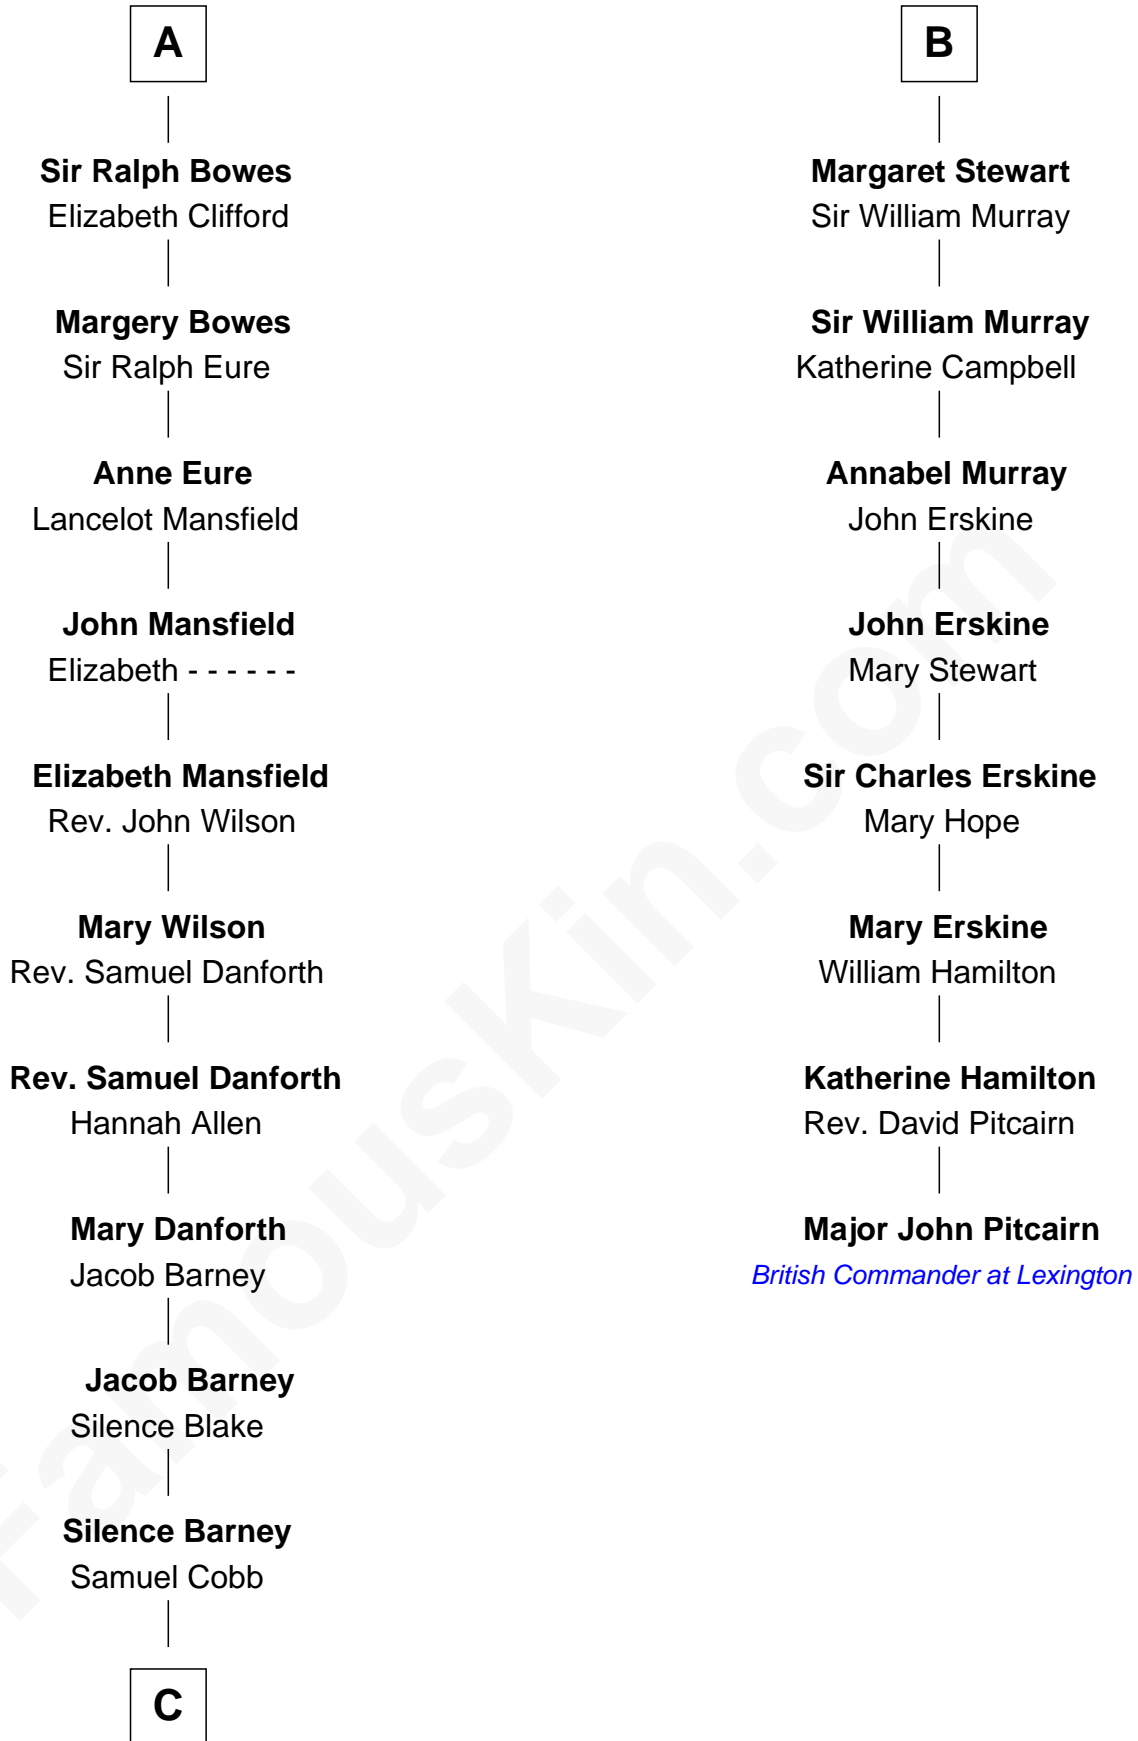

FamousKin.com

Relationship Chart of

Sandra Day O'Connor

First Female U.S. Supreme Court Justice

14th cousin 7 times removed of

Major John Pitcairn

British Commander at Battle of Lexington

C

—
Lettice Carlyle Cobb

Luke Day

—
Hollis Day

Eliza L. Flanders

—
Henry Clay Day

Alice Edith Hilton

—
Henry R. Day

Ada Mae Wilkey