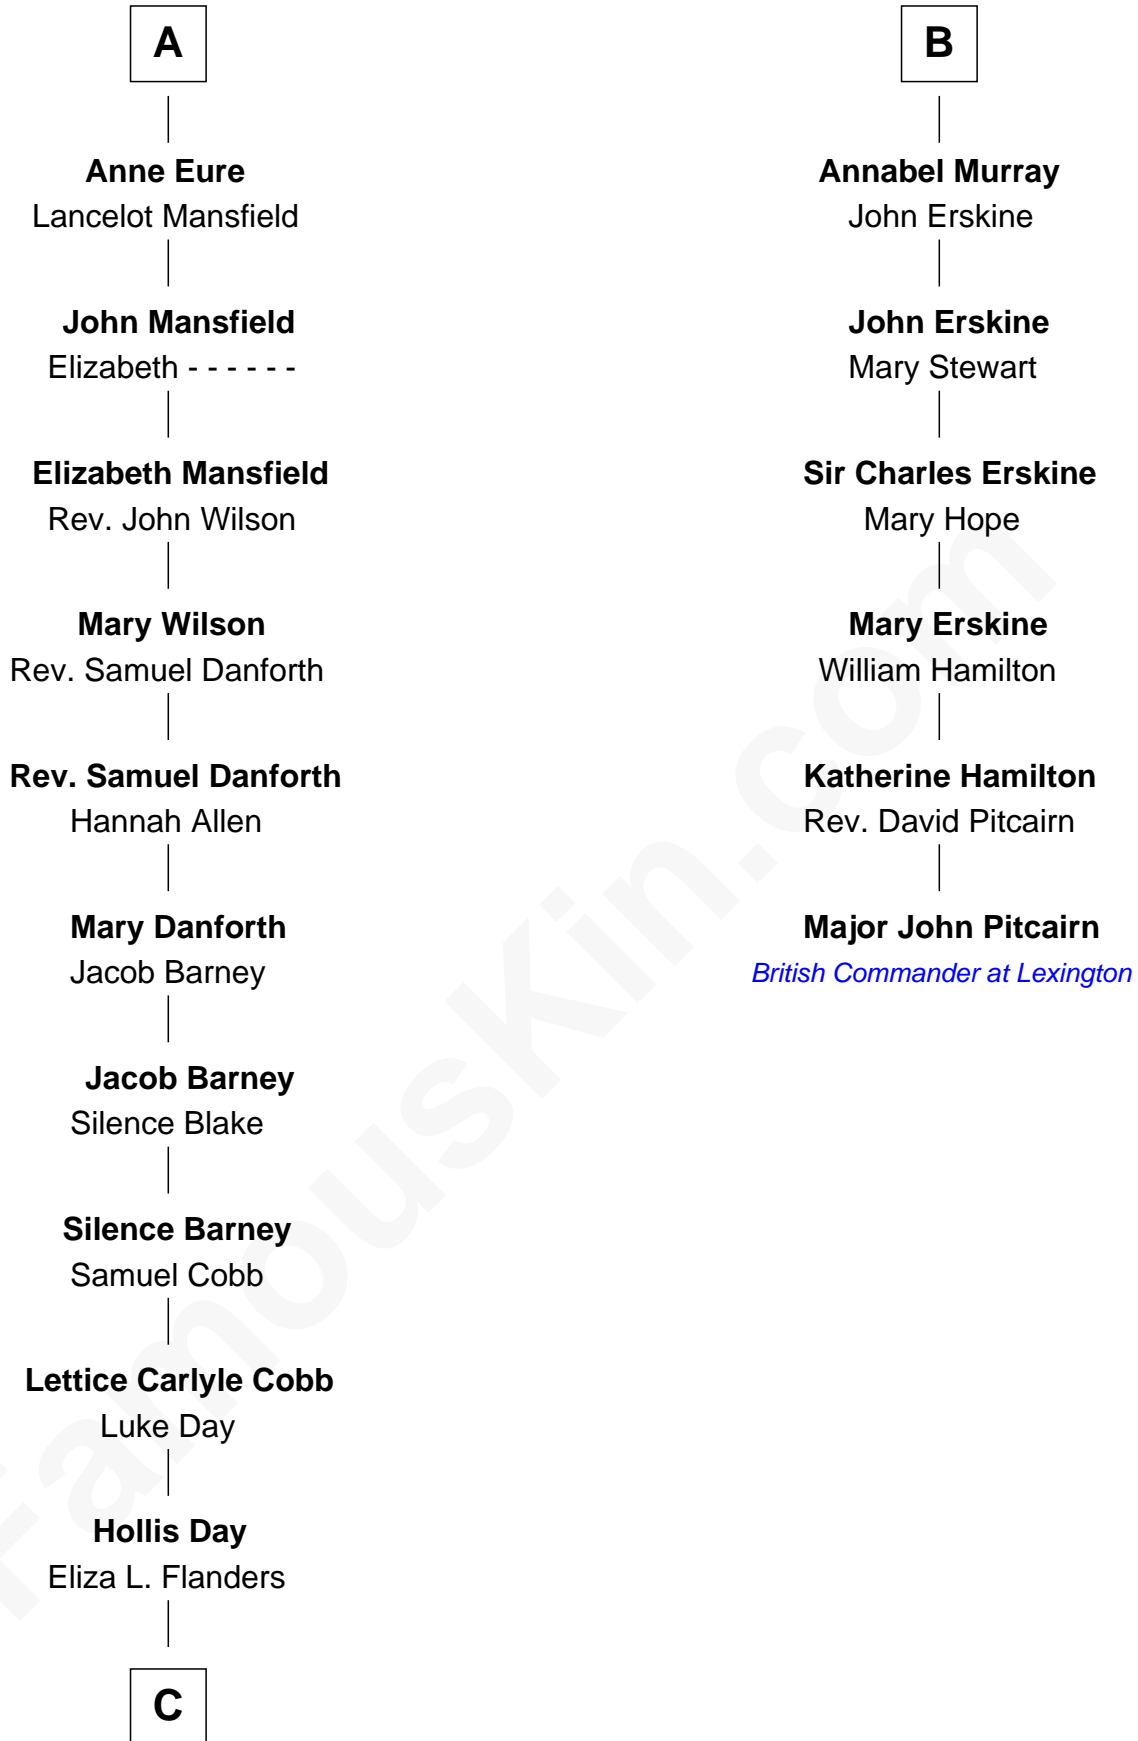

## Relationship Chart of

### Sandra Day O'Connor

*First Female U.S. Supreme Court Justice*

12th cousin 7 times removed of

### Major John Pitcairn

*British Commander at Battle of Lexington*

**Edmund Fitzalan**

Alice de Warenne

**C**

Henry Clay Day  
Alice Edith Hilton

Henry R. Day  
Ada Mae Wilkey

Sandra Day O'Connor  
*U.S. Supreme Court Justice*