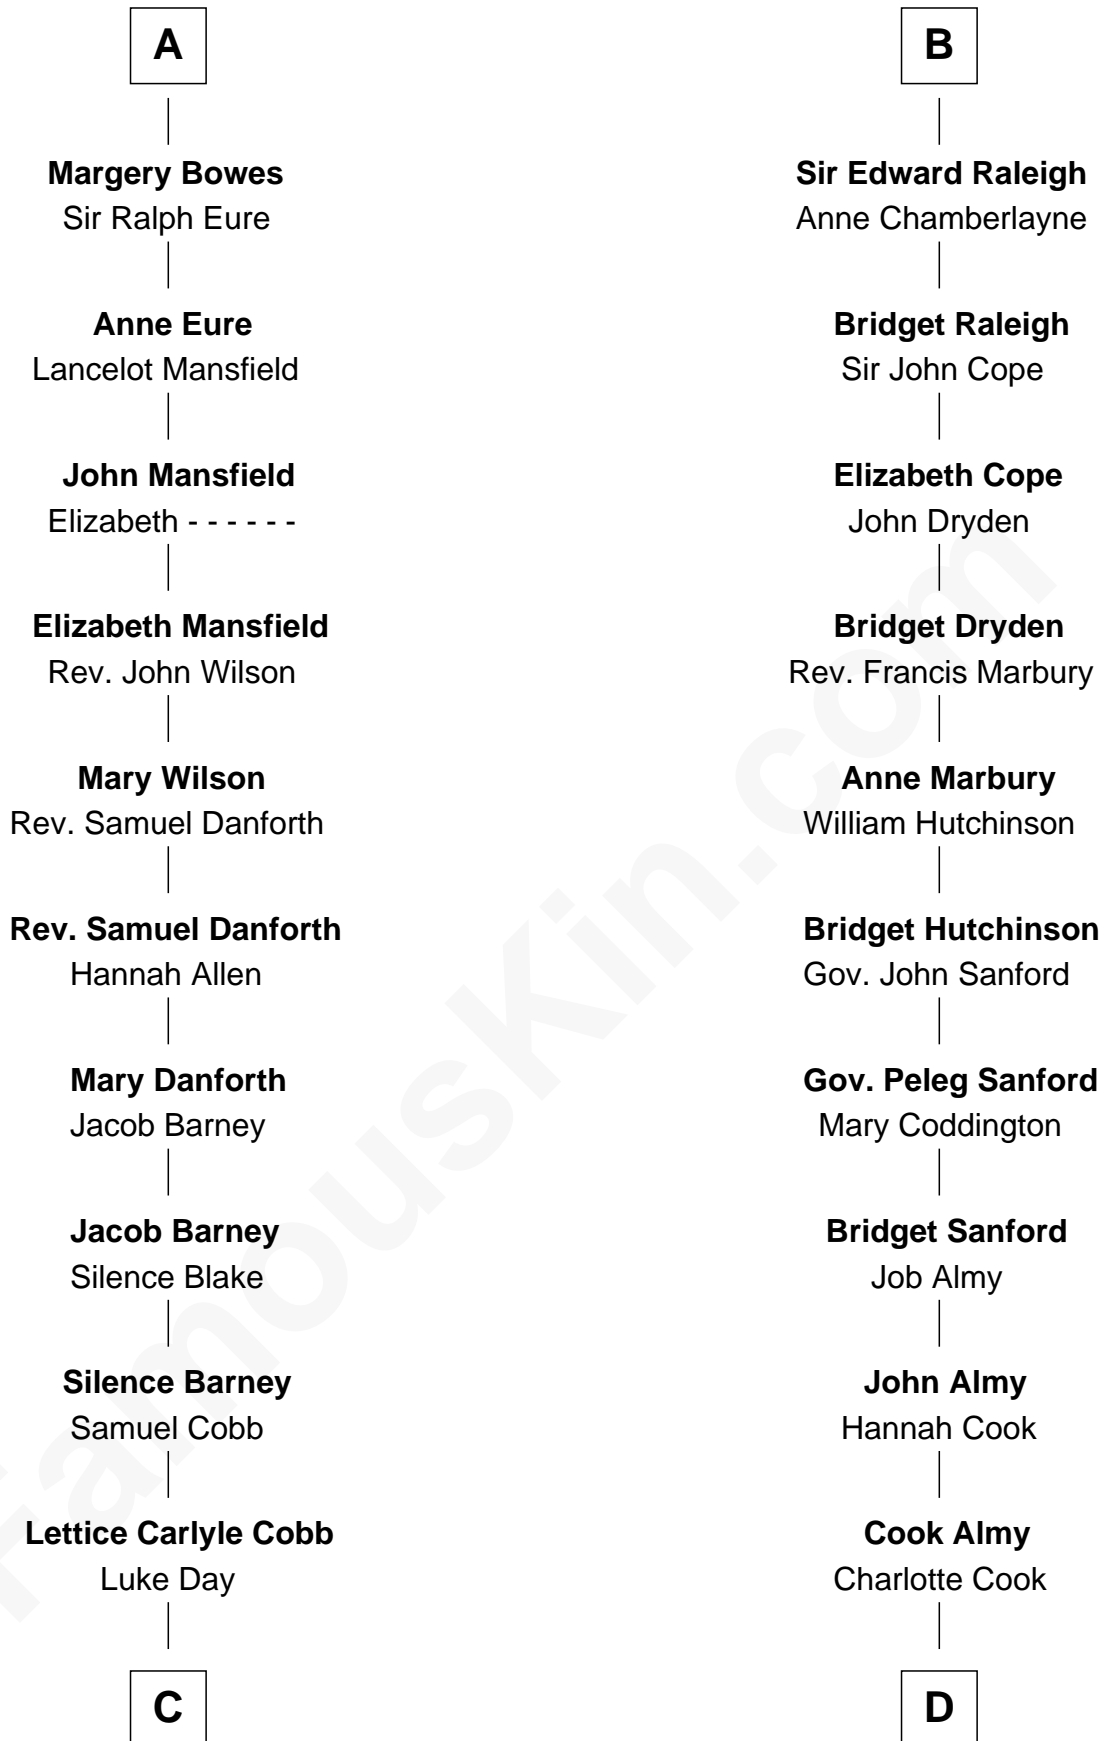

### Sandra Day O'Connor

*First Female U.S. Supreme Court Justice*

20th cousin 1 time removed of

### Marilyn Monroe

*Actress, Model, and Singer*

**Sir Hugh I de Audley**

Iseult de Mortimer

**C**

**Hollis Day**

Eliza L. Flanders

**Henry Clay Day**

Alice Edith Hilton

**Henry R. Day**

Ada Mae Wilkey

**Sandra Day O'Connor**

*U.S. Supreme Court Justice*

**D**

**Samuel Elam Almy**

Susan Bateman

**Susan Bateman Almy**

Charles Adams Gifford

**Frederick Almy Gifford**

Elizabeth Easton Tennant

**Charles Stanley Gifford**

Gladys Pearl Monroe

**Marilyn Monroe**

*Actress, Model, and Singer*