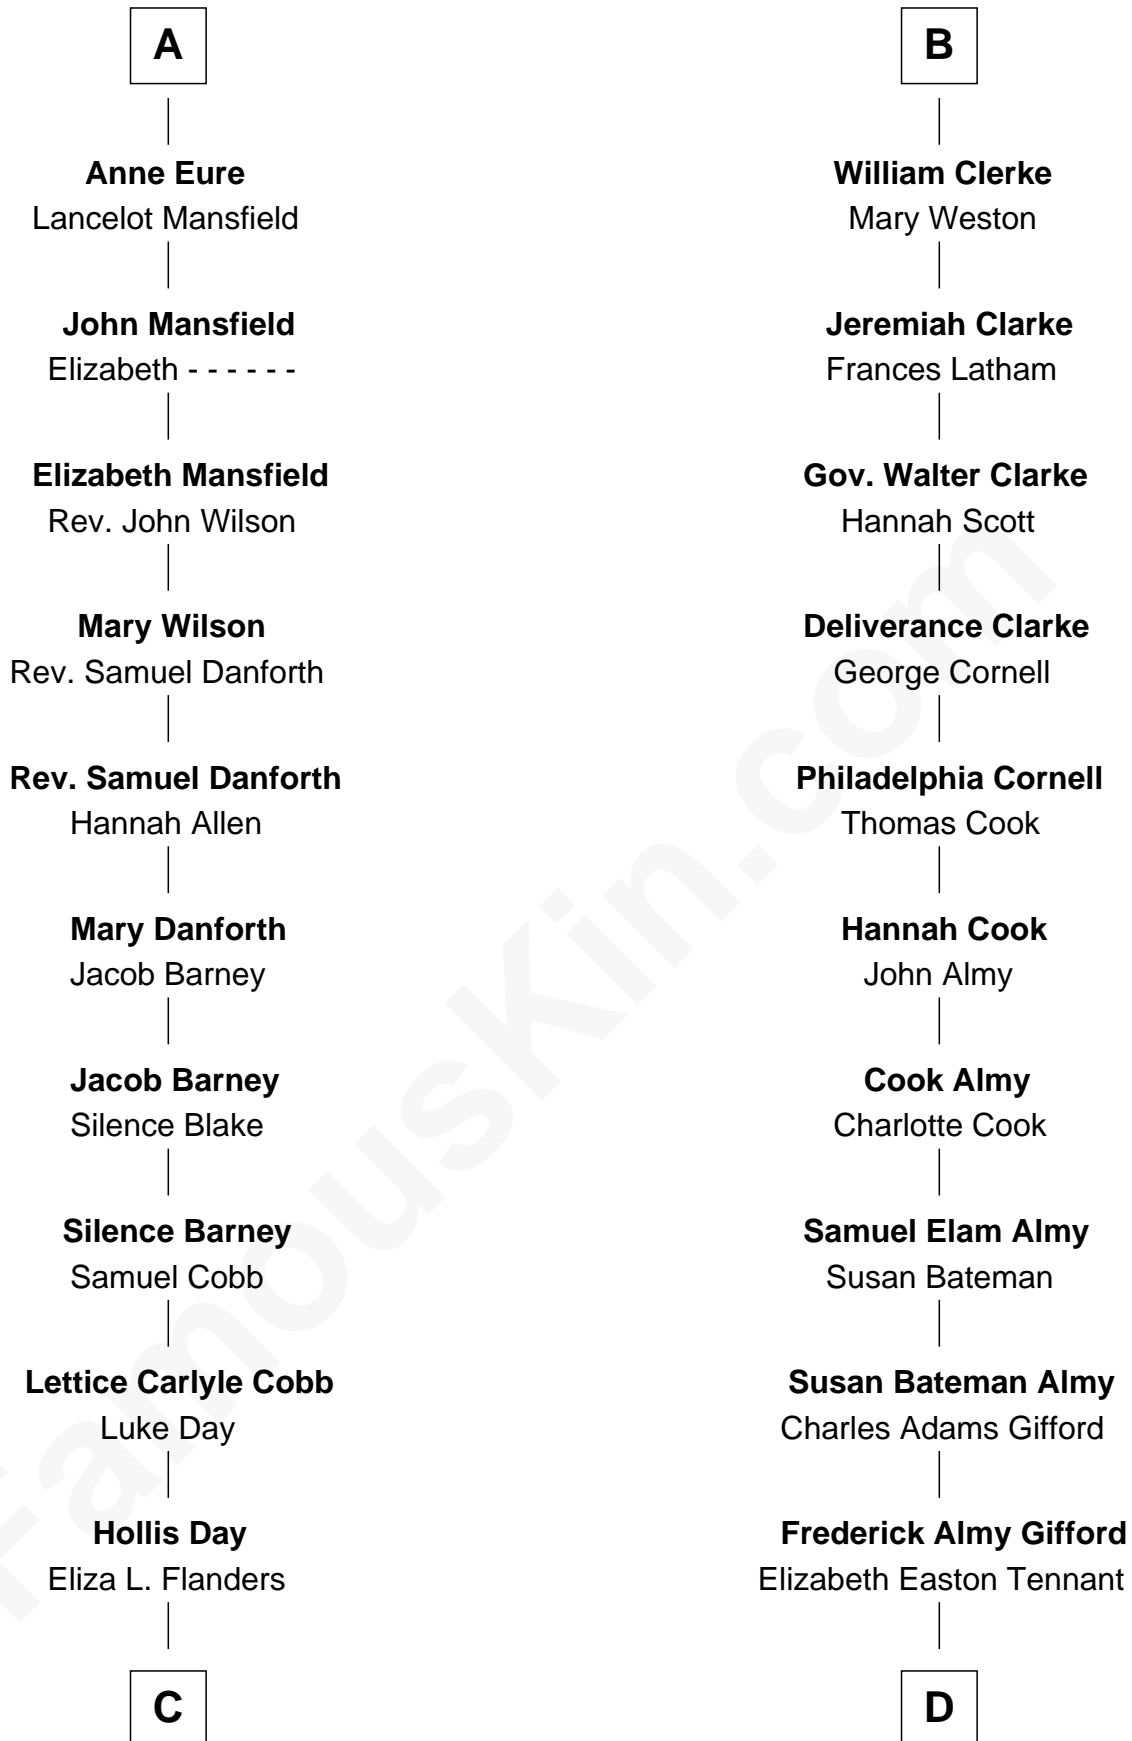

FamousKin.com
Relationship Chart of
Sandra Day O'Connor

First Female U.S. Supreme Court Justice

18th cousin 1 time removed of

Marilyn Monroe

Actress, Model, and Singer

John de Welles

Maud de Roos

C

Henry Clay Day
Alice Edith Hilton

Henry R. Day
Ada Mae Wilkey

Sandra Day O'Connor
U.S. Supreme Court Justice

D

Charles Stanley Gifford
Gladys Pearl Monroe

Marilyn Monroe
Actress, Model, and Singer

FamousKin.com