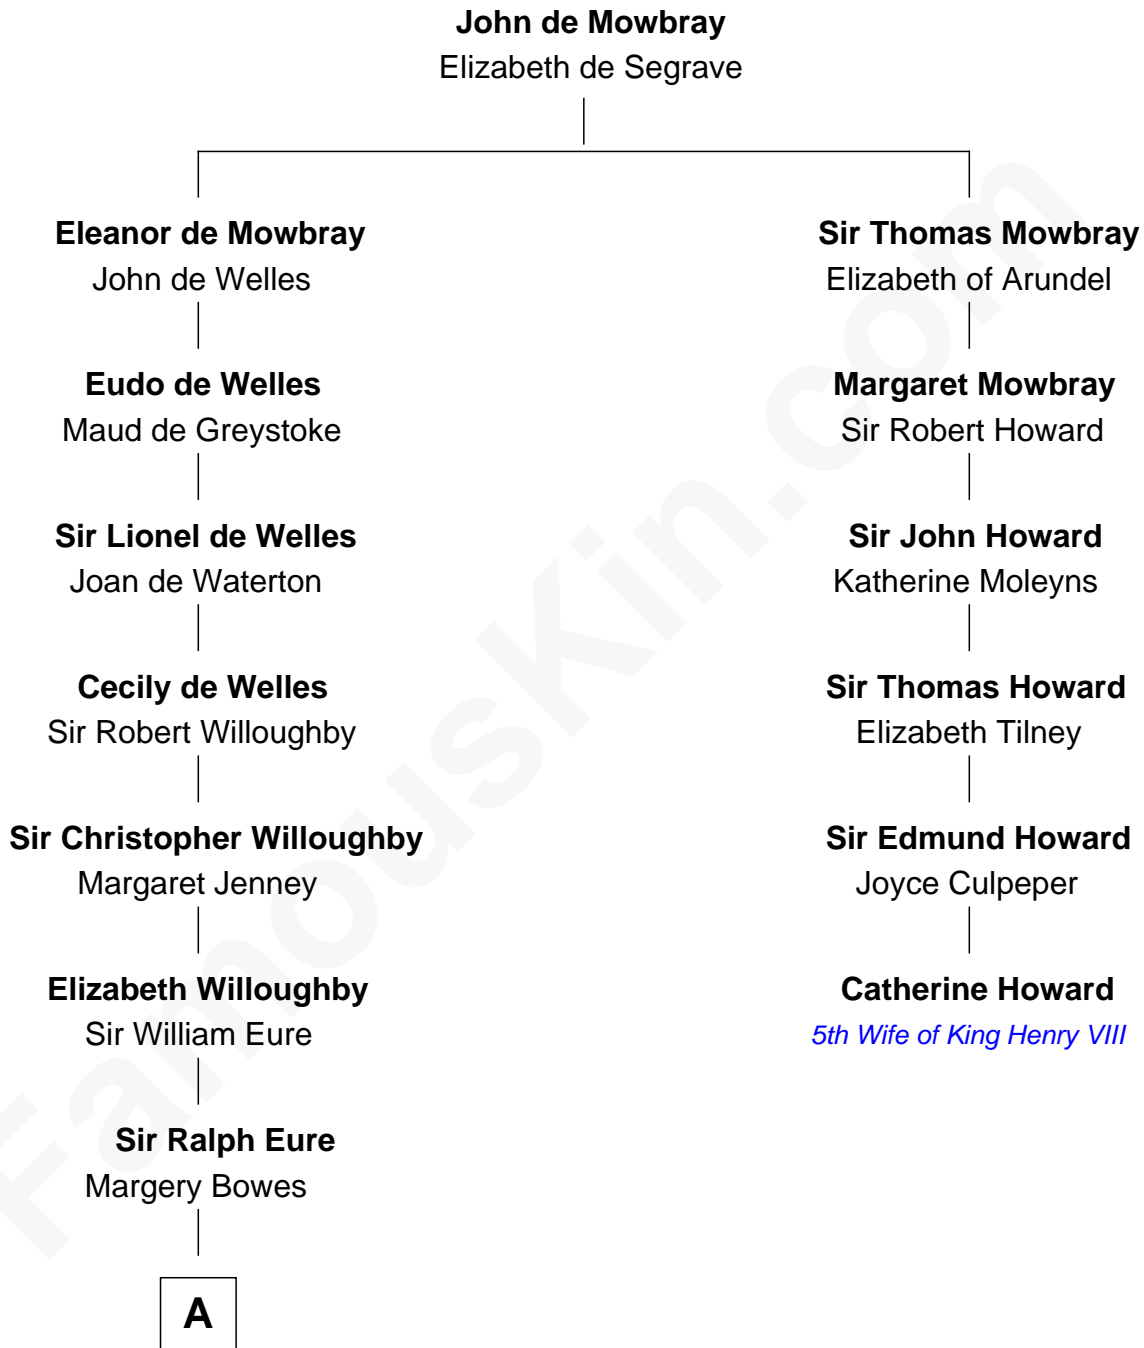

FamousKin.com
Relationship Chart of
Sandra Day O'Connor

First Female U.S. Supreme Court Justice

5th cousin 14 times removed of

Catherine Howard

5th Wife of King Henry VIII

B

Henry Clay Day
Alice Edith Hilton

Henry R. Day
Ada Mae Wilkey

Sandra Day O'Connor
U.S. Supreme Court Justice

FamousKin.com